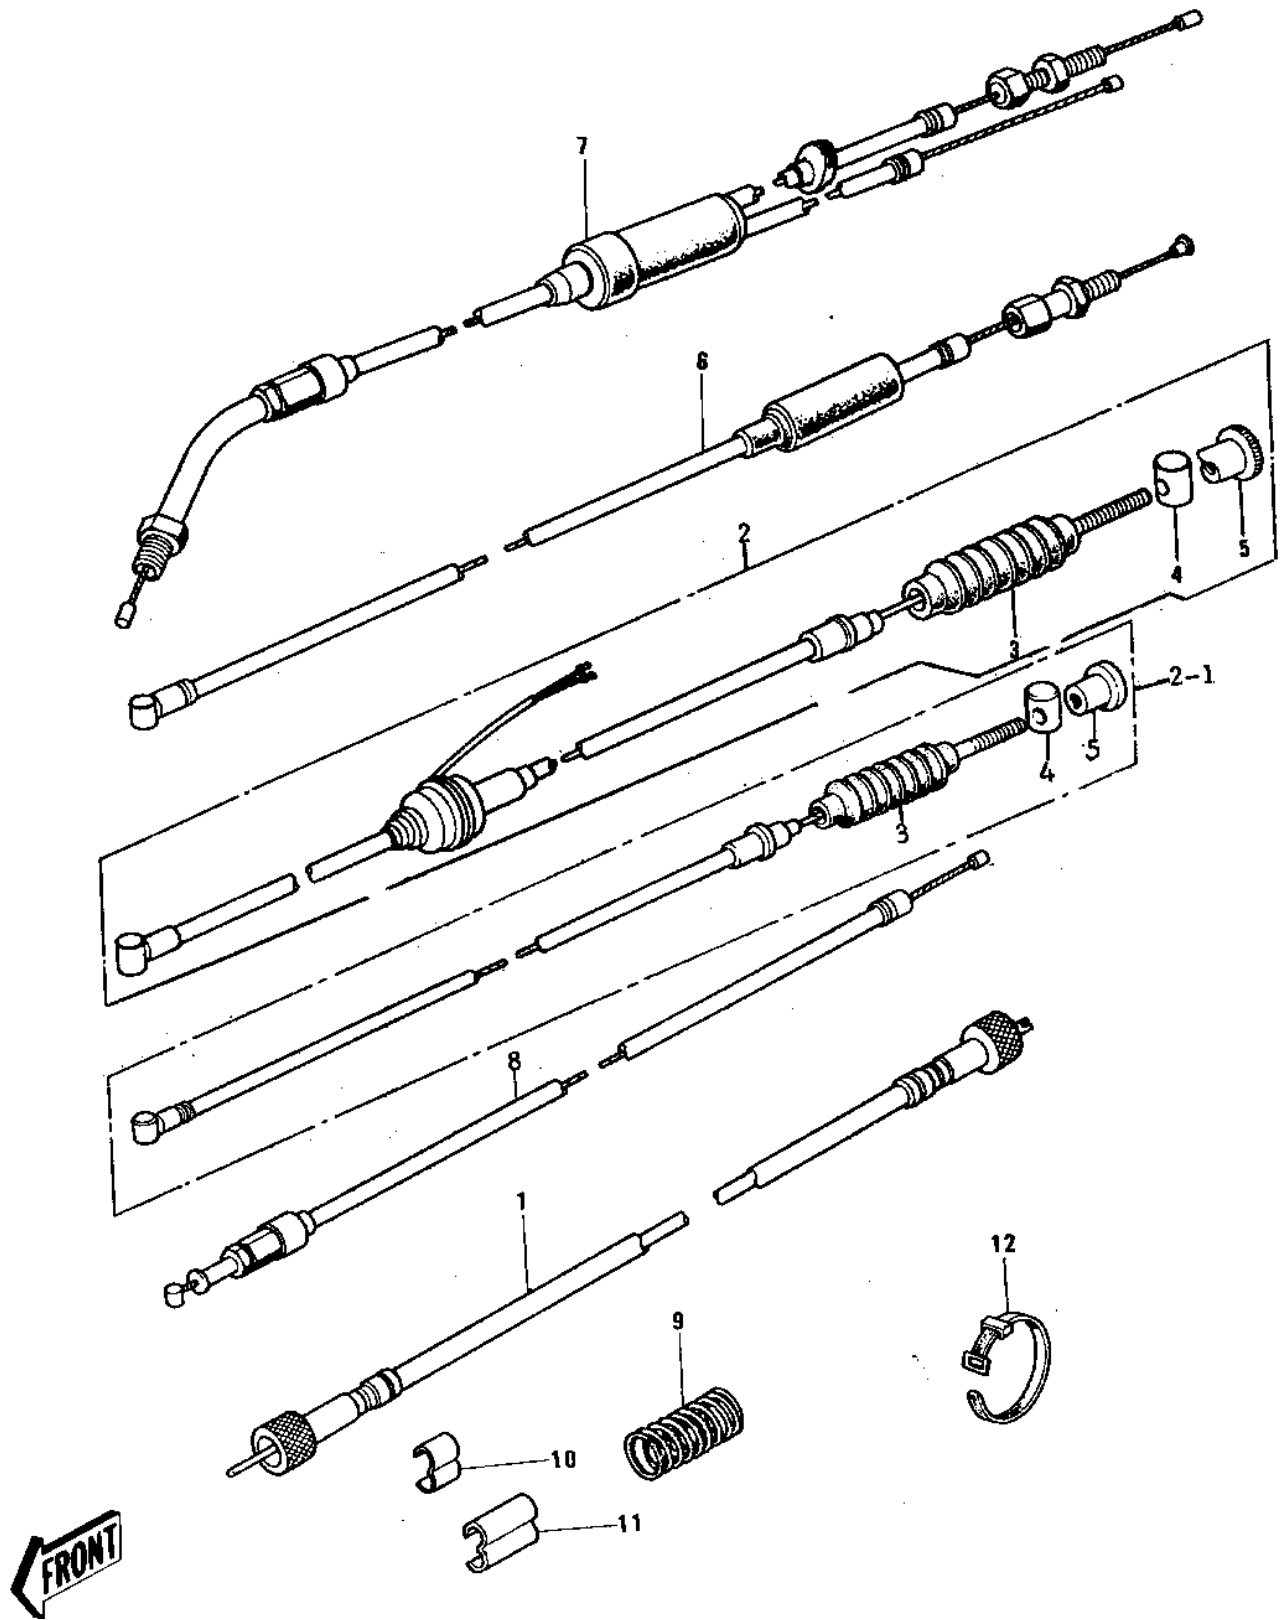

1969 Bushmaster PARTS DIAGRAM

CABLES ('74-'75)

1969 Bushmaster PARTS LIST

CABLES ('74-'75)

ITEM NAME	PART NUMBER	QUANTITY
CABLE,SPEEDOMETER (Ref # 1)	54001-014	1
CABLE FRONT BRAKE (Ref # 2)	54005-036	1
CABLE,FRONT BRAKE (Ref # 2-1)	54005-033	1
DUST COVER-BRKE CABLE (Ref # 3)	54009-008	1
JOINT-BRAKE ROD (Ref # 4)	92043-082	1
NUT-BRAKE ROD ADJUST (Ref # 5)	92015-052	1
CABLE,CLUTCH (Ref # 6)	54011-061	1
CABLE,CLUTCH (Ref # 6)	54011-1042	1
CABLE,CONTROL (Ref # 7)	54012-103	2
CABLE,STARTER (Ref # 8)	54017-067	1
SPRING,COIL (Ref # 9)	54025-004	1
CLAMP-CABLE (Ref # 10)	92037-069	2
BAND,SHORT (Ref # 12)	92072-030	1