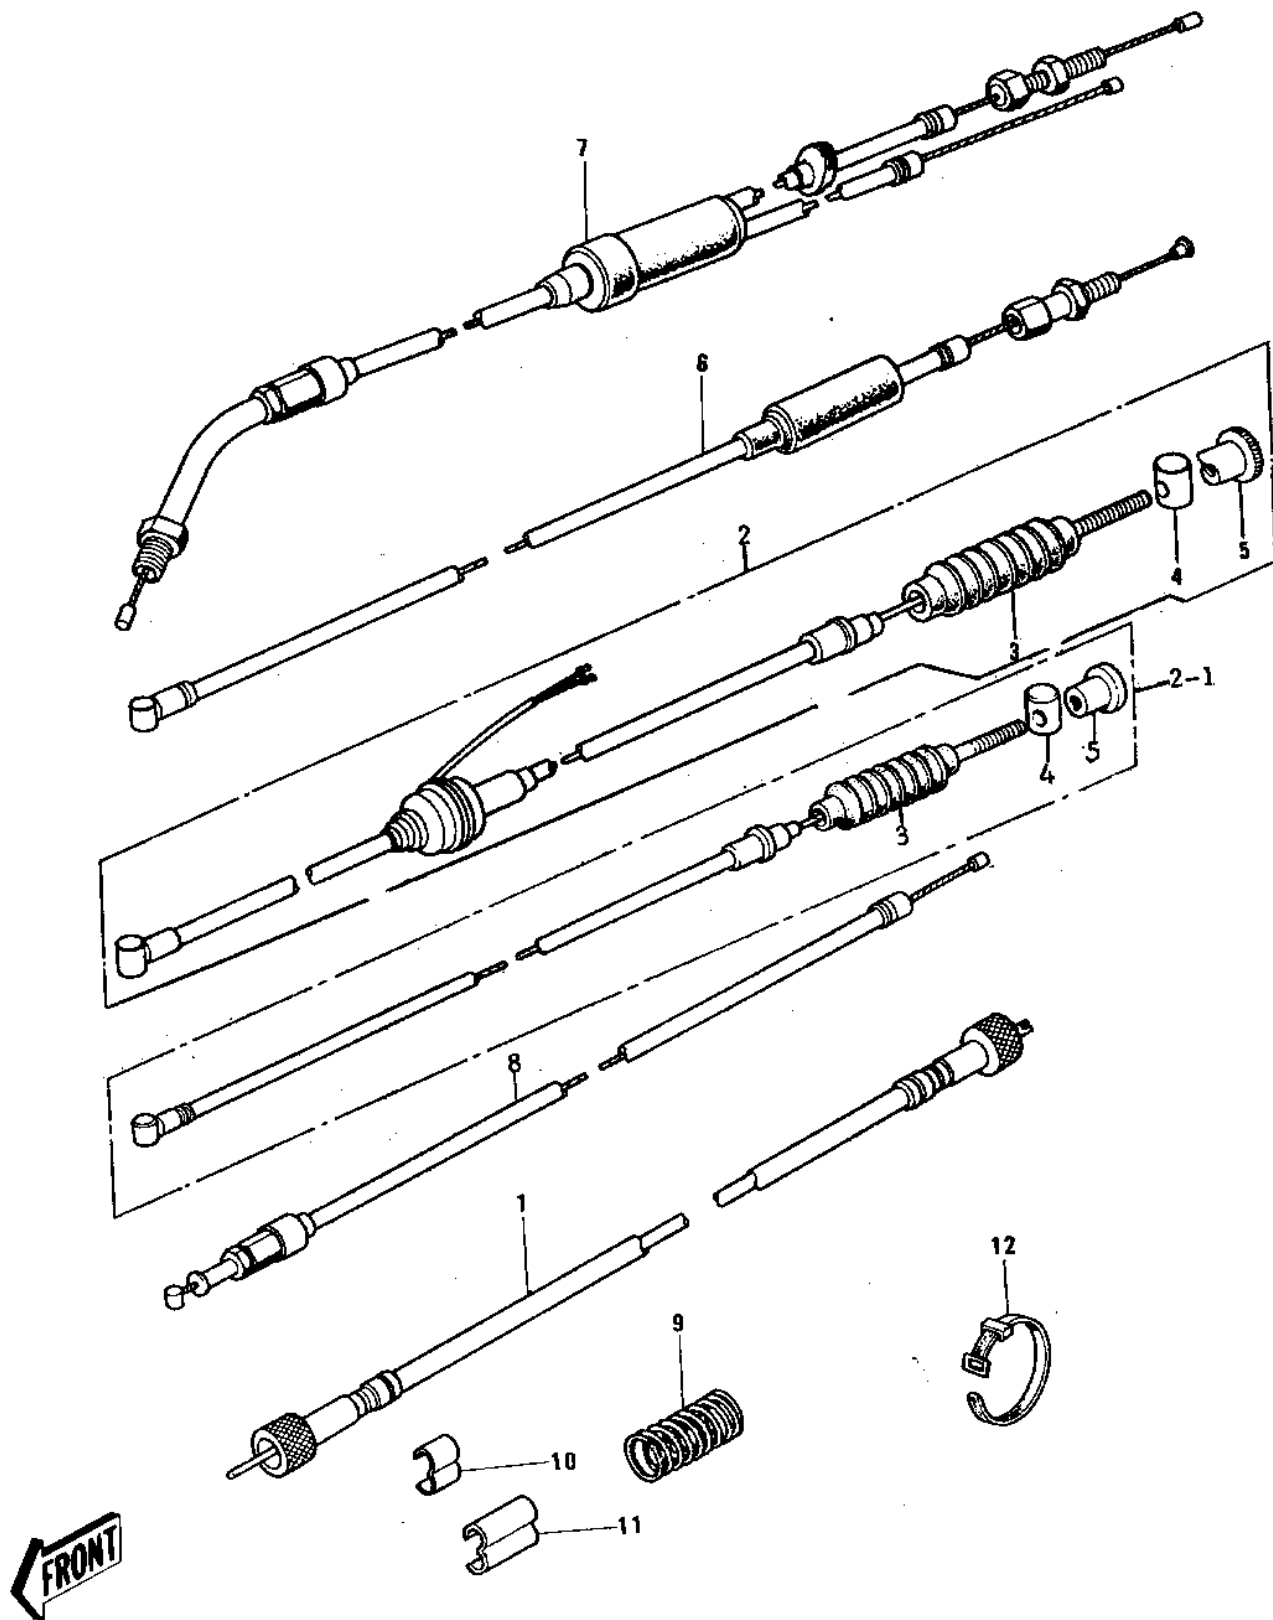

1974 G3SS-D PARTS DIAGRAM

CABLES ('74-'75)

1974 G3SS-D PARTS LIST

CABLES ('74-'75)

ITEM NAME	PART NUMBER	QUANTITY
CABLE,SPEEDOMETER (Ref # 1)	54001-014	1
CABLE FRONT BRAKE (Ref # 2)	54005-036	1
CABLE,FRONT BRAKE (Ref # 2-1)	54005-033	1
DUST COVER-BRKE CABLE (Ref # 3)	54009-008	1
JOINT-BRAKE ROD (Ref # 4)	92043-082	1
NUT-BRAKE ROD ADJUST (Ref # 5)	92015-052	1
CABLE,CLUTCH (Ref # 6)	54011-061	1
CABLE,CLUTCH (Ref # 6)	54011-1042	1
CABLE,CONTROL (Ref # 7)	54012-103	2
CABLE,STARTER (Ref # 8)	54017-067	1
SPRING,COIL (Ref # 9)	54025-004	1
CLAMP-CABLE (Ref # 10)	92037-069	2
BAND,SHORT (Ref # 12)	92072-030	1