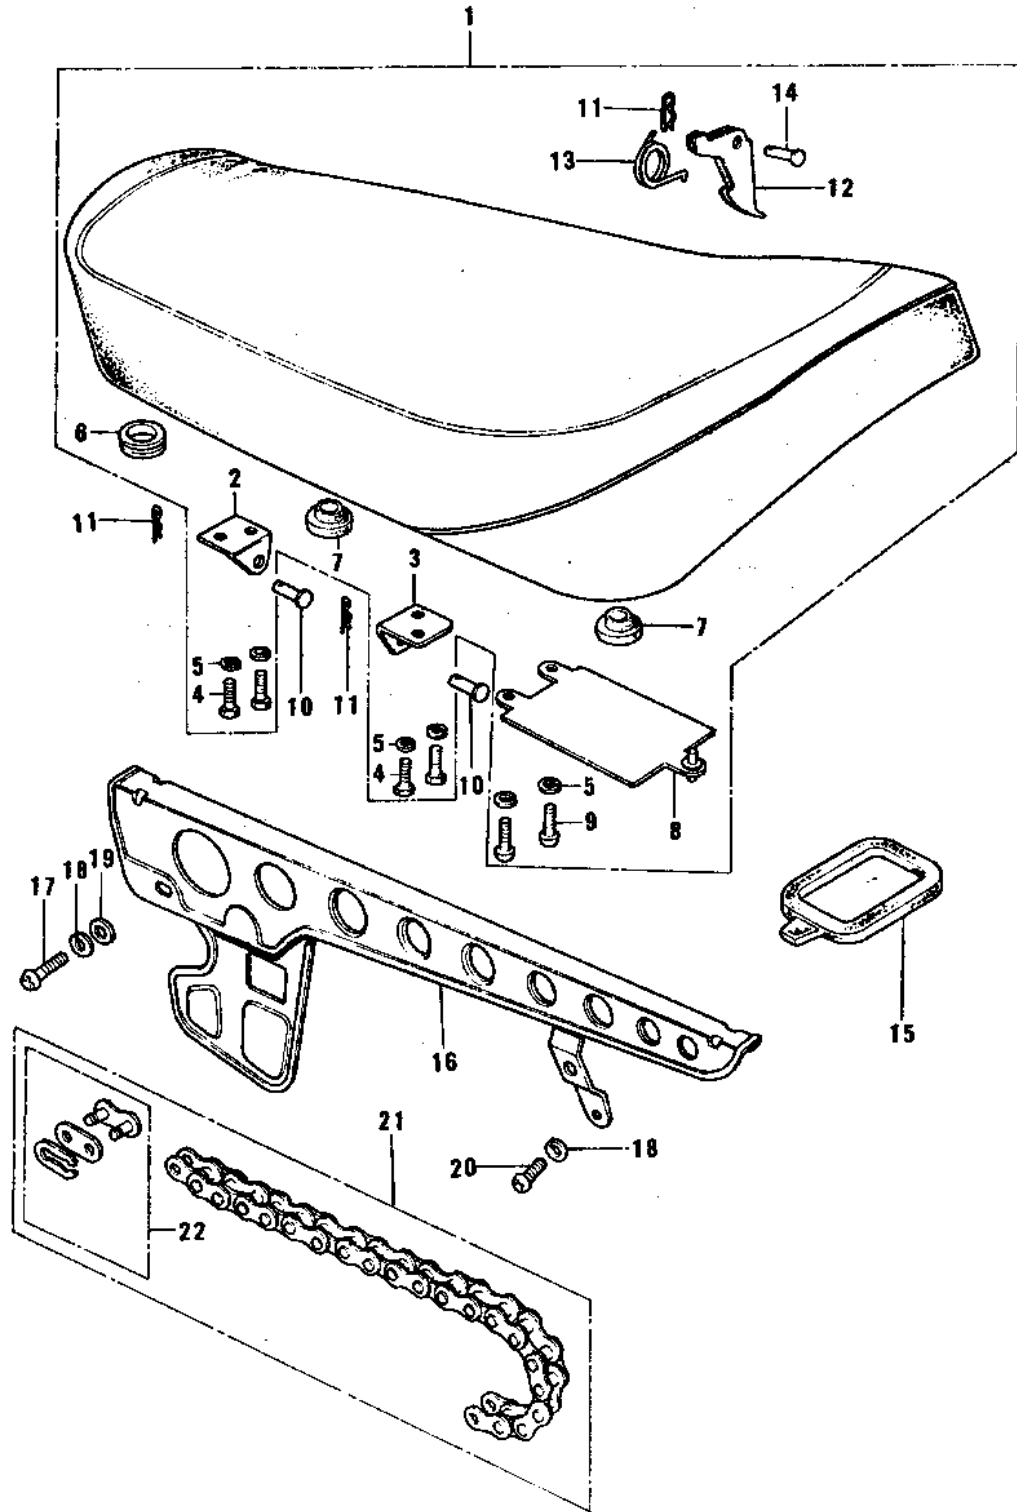

1974 G3SS-D PARTS DIAGRAM

SEAT/CHAIN COVER/CHAIN ('74-'75)

1974 G3SS-D PARTS LIST

SEAT/CHAIN COVER/CHAIN ('74-'75)

ITEM NAME	PART NUMBER	QUANTITY
SEAT-ASSY,DUAL (Ref # 1)	53001-099	1
HINGE,FRONT (Ref # 2)	53009-024	1
HINGE,REAR (Ref # 3)	53009-023	1
BOLT-UPSET 6X14 (Ref # 4)	112B0614	2
WASHER SPRING 6MM (Ref # 5)	461F0600	1
GROMMET (Ref # 6)	92071-056	1
DAMPER RUBB DUAL SEAT (Ref # 7)	92075-023	1
CASE (Ref # 8)	32099-011	1
SCREW PAN HEAD 4X8 (Ref # 9)	220B0408	1
PIN-BRAKE CABLE FIT (Ref # 10)	92043-092	1
COTTER PIN (Ref # 11)	92041-003	1
HOOK-SEAT (Ref # 12)	53008-017	1
SPRING,HOOK (Ref # 13)	53012-011	1
PIN,DUAL SEAT PIVOT (Ref # 14)	92043-106	1
BAND-CHAIN OILER TANK (Ref # 15)	92072-039	1
CASE-CHAIN (Ref # 16)	36014-052	1
SCREW PAN HEAD 5X8 (Ref # 17)	220B0508	1
WASHER SPRING 5MM (Ref # 18)	461F0500	1
WASHER PLAIN 5MM (Ref # 19)	410B0500	1
SCREW PAN HEAD 5X12 (Ref # 20)	220B0512	1
*** N.L.A.*** (Canada) (Ref # 21)	695W43104	1
JOINT-CHAIN (Ref # 22)	92058-1014	1