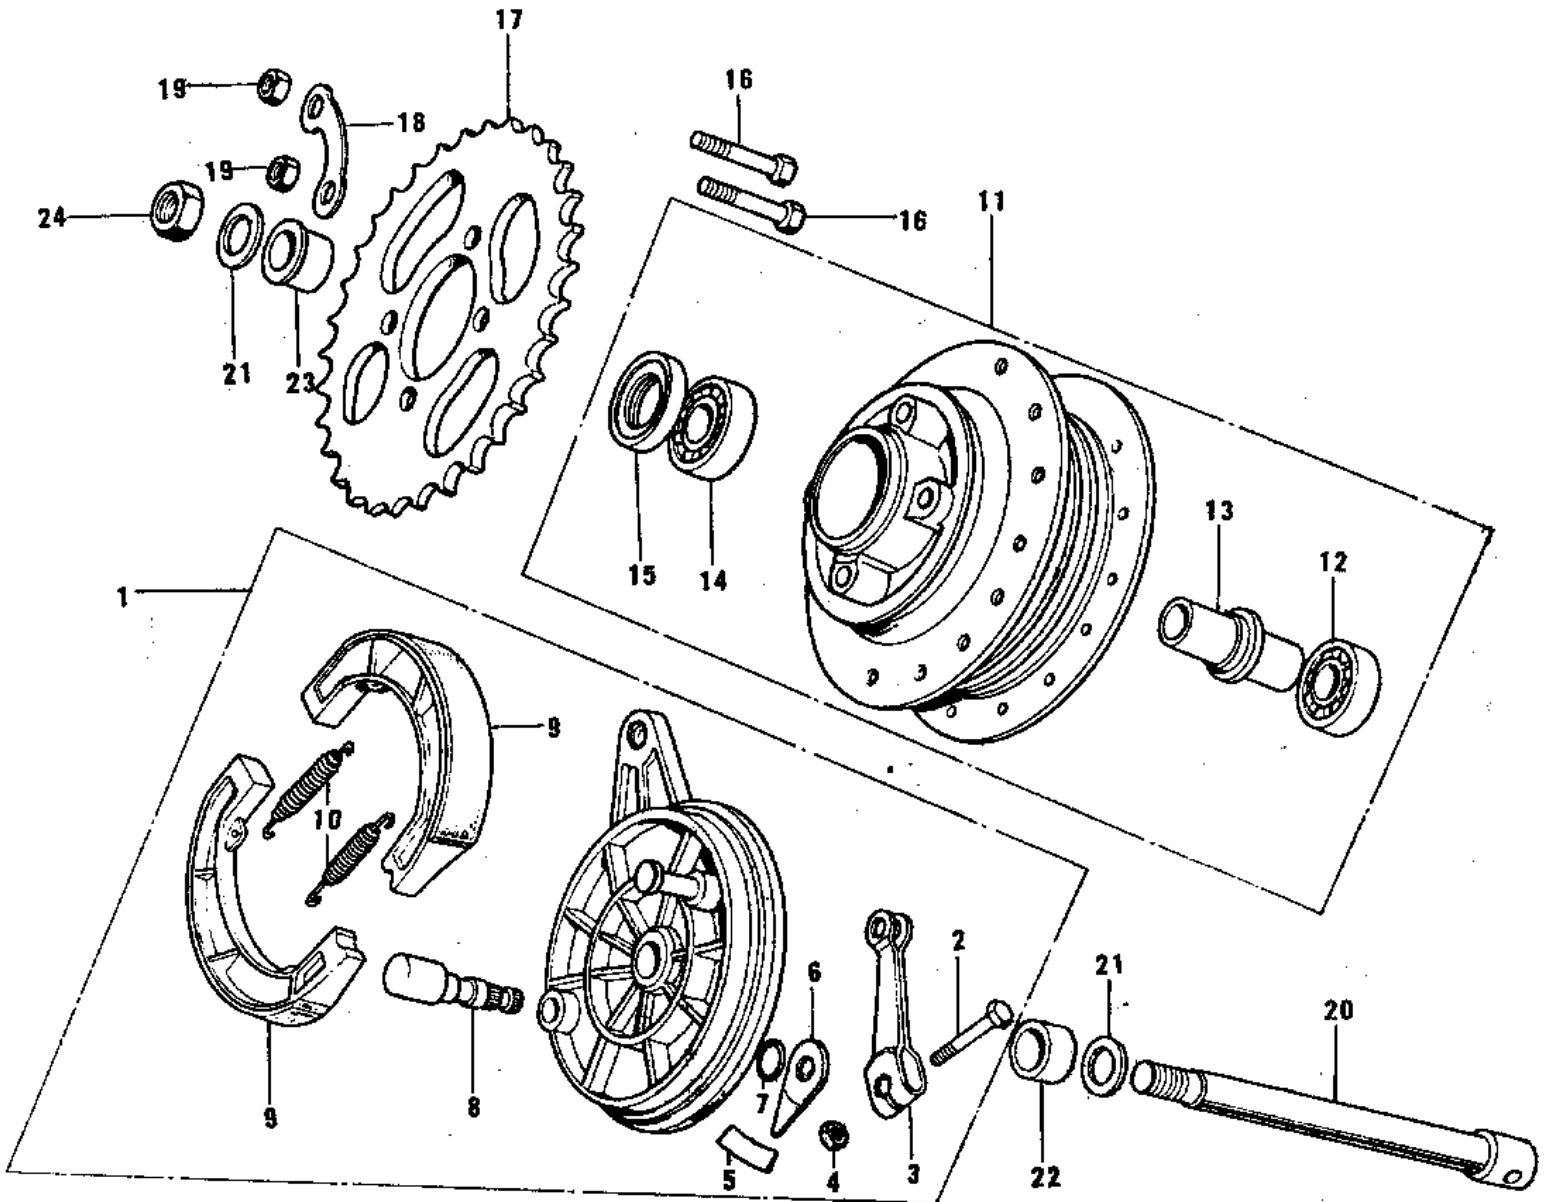

## 1974 G3SS-D PARTS DIAGRAM

REAR HUB/BRAKE ('74-'75)

## 1974 G3SS-D PARTS LIST

REAR HUB/BRAKE ('74-'75)

ITEM NAME	PART NUMBER	QUANTITY
PANEL ASSY,REAR BRAK (Ref # 1)	42006-043	1
BOLT-UPSET (Ref # 2)	112G0630	2
LEVER,FRONT BRAKE CAM (Ref # 3)	41053-002	1
NUT,6MM (Ref # 4)	41072-007	1
LABEL,FR BRK SHOE (Ref # 5)	41084-002	1
INDICATOR,BKSHOE (Ref # 6)	41085-003	1
"O" RING,11MM (Ref # 7)	92055-004	1
CAM SHAFT,FRONT BRAKE (Ref # 8)	41050-012	1
SHOE-BRAKE (Ref # 9)	41048-1085	1
SPRING,BRAKE SHOE (Ref # 10)	92081-1766	1
DRUM ASSY REAR BRAKE (Ref # 11)	42005-006	1
BEARING BALL #6301Z (Ref # 12)	601B6301Z	1
SPACER RR HUB BEARING (Ref # 13)	42010-003	1
BEARING BALL #6301 (Ref # 14)	601B6301	1
OIL SEAL RR BRK DRUM (Ref # 15)	92052-001	1
BOLT REAR SPROCKET (Ref # 16)	92001-021	1
REAR SPROCKET 37T (Ref # 17)	42041-020	1
REAR SPROCKET 42T (Ref # 17)	42041-051	1
WASHER RR SPRCKT LOCK (Ref # 18)	92088-003	1
NUT,8MM (Ref # 19)	311B0800	1
AXLE,12X206 (Ref # 20)	41068-1091	1
WASHER PLAIN 12MM (Ref # 21)	410B1200	1
COLLAR REAR HUB R.H (Ref # 22)	42032-006	1
COLLAR REAR HUB L.H (Ref # 23)	42032-005	1
NUT-HEX-FINE (Ref # 24)	314B1200	1