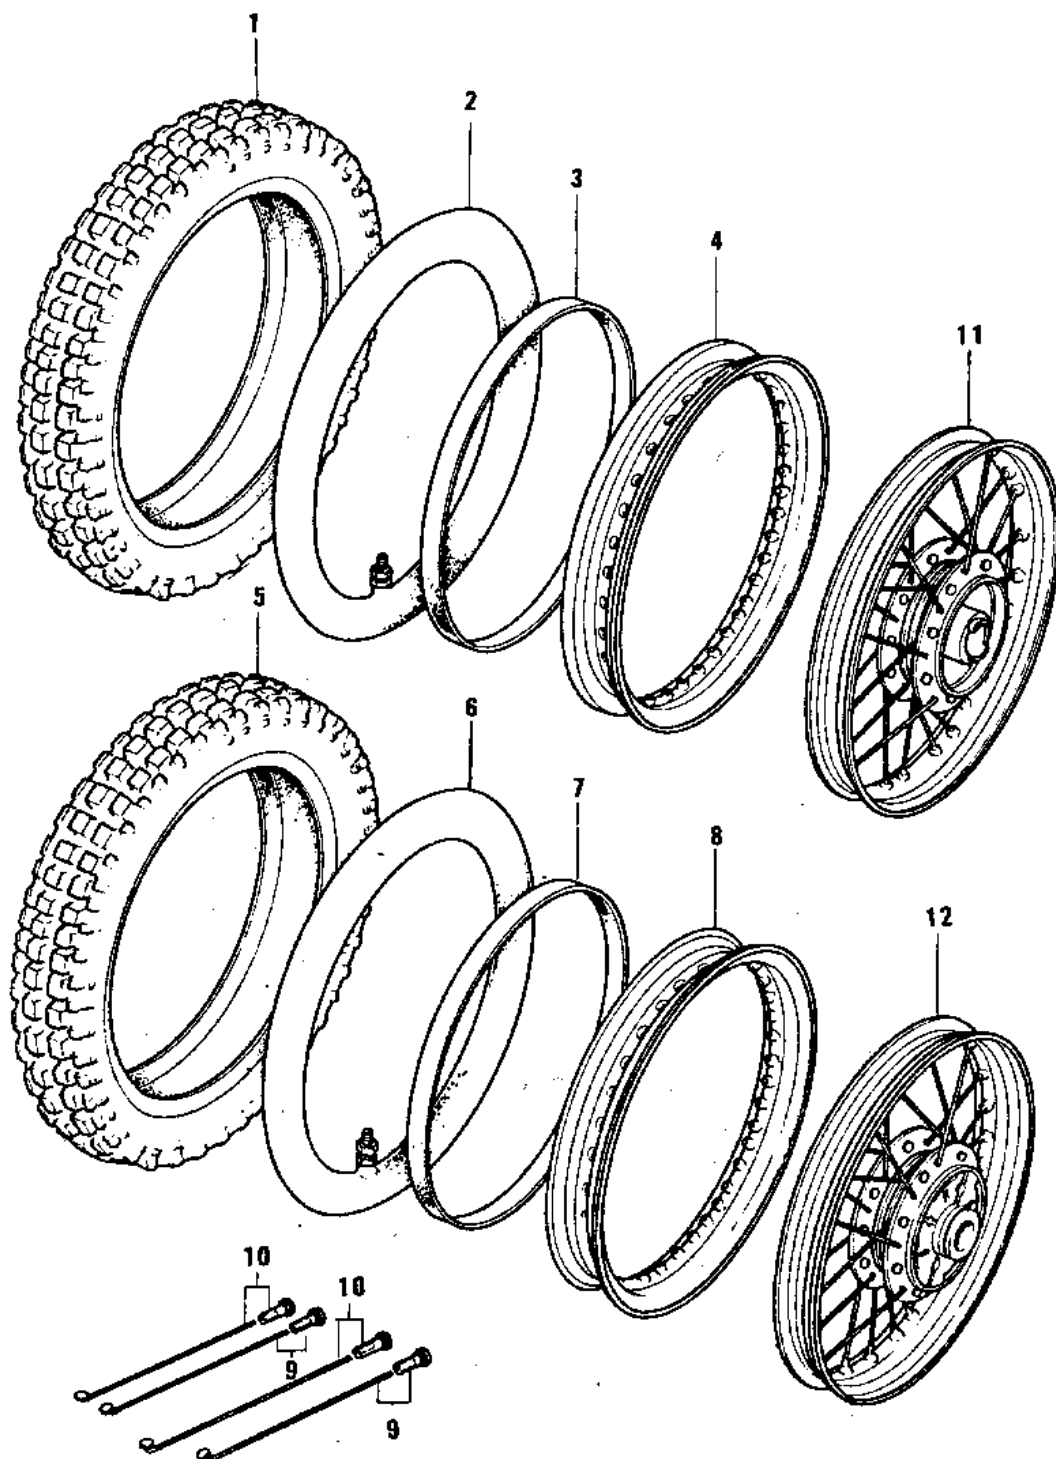

1970 Bushmaster PARTS DIAGRAM

WHEELS/TIRES ('74-'75)

1970 Bushmaster PARTS LIST

WHEELS/TIRES ('74-'75)

ITEM NAME	PART NUMBER	QUANTITY
TIRE 2.50-18 Y93C (Ref # 1)	41014-010	1
UNAVAILABLE IN PRICE BOOK (Ref # 2)	41022-013	1
BAND,RIM,4.00/5.10-18 (Ref # 3)	41023-1006	2
RIM,FR,1.40X18 (Ref # 4)	41025-1165	1
UNAVAILABLE IN PRICE BOOK (Ref # 5)	41014-008	1
TUBE 250/275-18 (Ref # 6)	41022-032	1
RIM 1.60AX18W (Ref # 8)	41025-011	1
SPOKE-ASY,RR INNER (Ref # 9)	41027-056	1
SPOKE-ASY,RR OUTER (Ref # 10)	41028-056	1
WHEEL ASSY,FRONT (Ref # 11)	41074-002	1
WHEEL ASSY REAR (Ref # 12)	42048-001	1