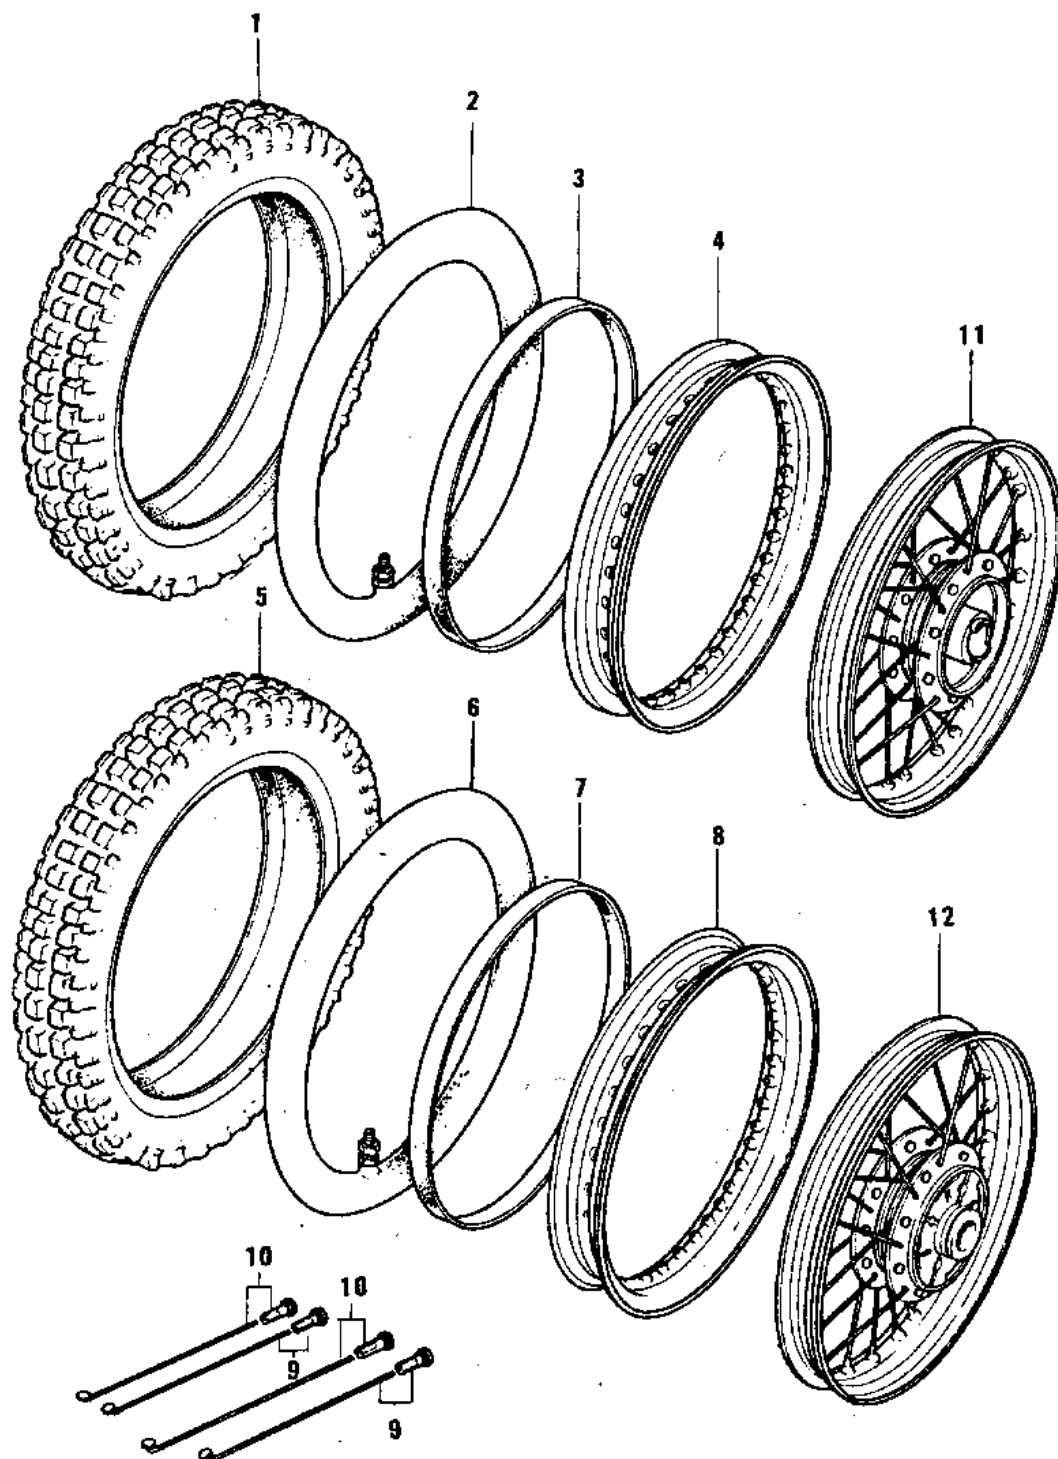

1970 Bushmaster PARTS DIAGRAM

WHEELS/TIRES ('74-'75)

1970 Bushmaster PARTS LIST

WHEELS/TIRES ('74-'75)

ITEM NAME	PART NUMBER	QUANTITY
TIRE 2.50-18 Y93C (Ref # 1)	41014-010	1
UNAVAILABLE IN PRICE BOOK (Ref # 2)	41022-013	1
BAND,RIM,4.00/5.10-18 (Ref # 3)	41023-1006	2
RIM,FR,1.40X18 (Ref # 4)	41025-1165	1
UNAVAILABLE IN PRICE BOOK (Ref # 5)	41014-008	1
TUBE 250/275-18 (Ref # 6)	41022-032	1
RIM 1.60AX18W (Ref # 8)	41025-011	1
SPOKE-ASY,RR INNER (Ref # 9)	41027-056	1
SPOKE-ASY,RR OUTER (Ref # 10)	41028-056	1
WHEEL ASSY,FRONT (Ref # 11)	41074-002	1
WHEEL ASSY REAR (Ref # 12)	42048-001	1