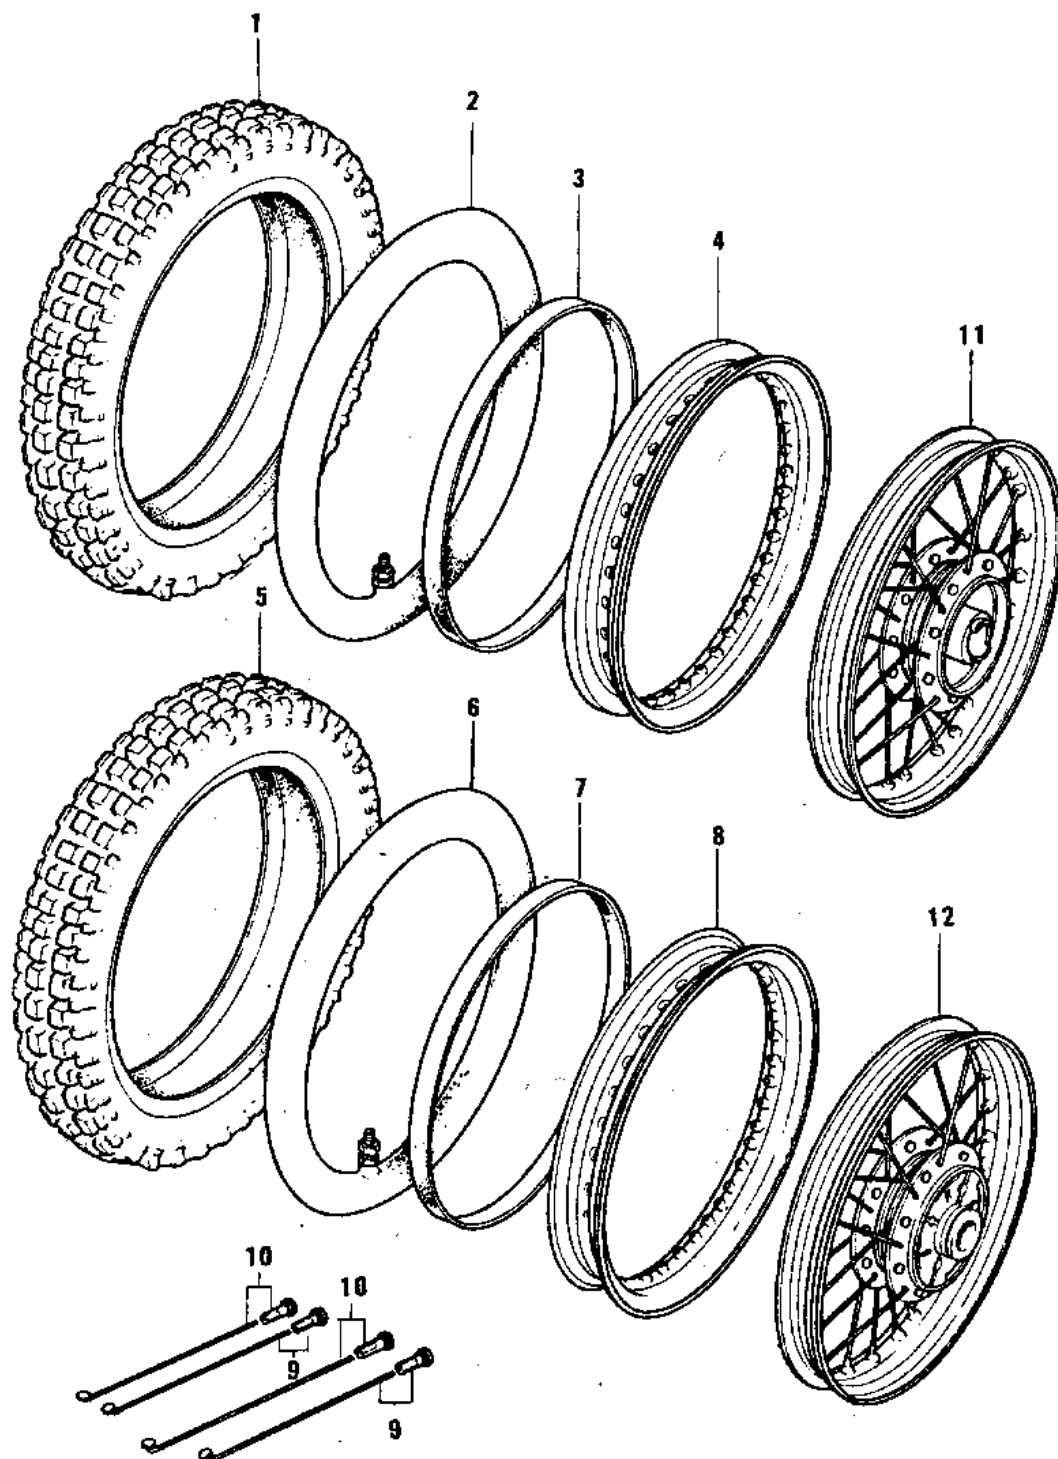

1974 G3SS-D PARTS DIAGRAM

WHEELS/TIRES ('74-'75)

1974 G3SS-D PARTS LIST

WHEELS/TIRES ('74-'75)

ITEM NAME	PART NUMBER	QUANTITY
TIRE 2.50-18 Y93C (Ref # 1)	41014-010	1
UNAVAILABLE IN PRICE BOOK (Ref # 2)	41022-013	1
BAND,RIM,4.00/5.10-18 (Ref # 3)	41023-1006	2
RIM,FR,1.40X18 (Ref # 4)	41025-1165	1
UNAVAILABLE IN PRICE BOOK (Ref # 5)	41014-008	1
TUBE 250/275-18 (Ref # 6)	41022-032	1
RIM 1.60AX18W (Ref # 8)	41025-011	1
SPOKE-ASY,RR INNER (Ref # 9)	41027-056	1
SPOKE-ASY,RR OUTER (Ref # 10)	41028-056	1
WHEEL ASSY,FRONT (Ref # 11)	41074-002	1
WHEEL ASSY REAR (Ref # 12)	42048-001	1