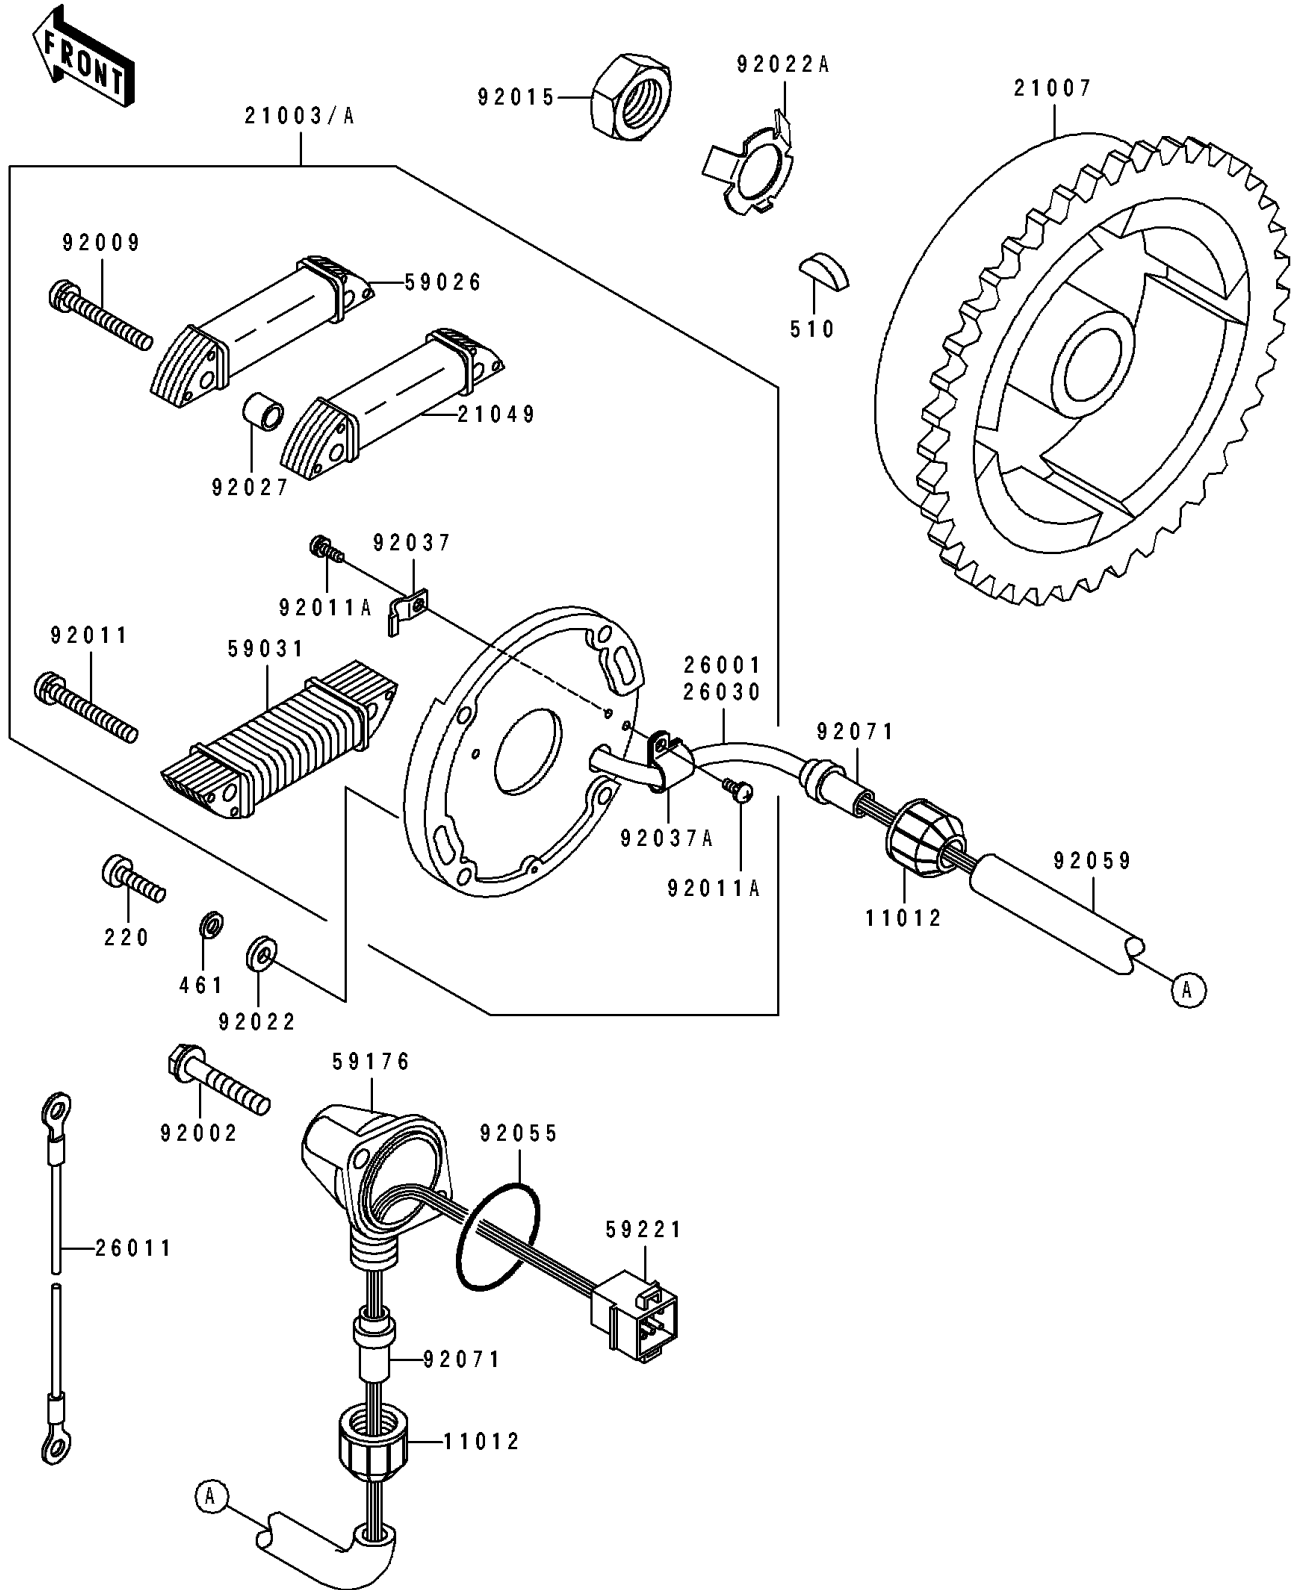

1995 550 SX PARTS DIAGRAM

Generator

E1810

1995 550 SX PARTS LIST

Generator

ITEM NAME	PART NUMBER	QUANTITY
CAP (Ref # 11012)	11012-3012	2
STATOR (Ref # 21003A)	21003-3715	1
ROTOR (Ref # 21007)	21007-3707	1
COIL-EXCITING (Ref # 21049)	21049-3007	1
WIRE-LEAD,BLACK (Ref # 26011)	26011-3006	1
HARNESS (Ref # 26030)	26030-3701	1
COIL-PULSING (Ref # 59026)	59026-3008	1
COIL-CHARGING (Ref # 59031)	59031-3002	1
CAP. (Ref # 59176)	59176-517-YR	1
CONNECTOR-CORD (Ref # 59221)	59221-506	1
BOLT,6X35 (Ref # 92002)	92002-3715	2
SCREW,5X38 (Ref # 92009)	92009-3008	2
SCREW,5X34 (Ref # 92011)	92011-530	2
SCREW,4X8 (Ref # 92011A)	92011-560	2
NUT,20MM (Ref # 92015)	92015-535	1
WASHER (Ref # 92022)	92022-544	2
WASHER,LOCK,20MM (Ref # 92022A)	92022-569	1
COLLAR (Ref # 92027)	92027-3014	2
CLAMP (Ref # 92037)	92037-520	1
CLAMP (Ref # 92037A)	92037-547	1
RING-O (Ref # 92055)	92055-520	1
TUBE,10X345 (Ref # 92059)	92059-3032	1
GROMMET (Ref # 92071)	92071-3001	2
SCREW-PAN-CROS (Ref # 220)	220B0520	2
WASHER-SPRING,5MM (Ref # 461)	461F0500	2
KEY-WOODRUFF (Ref # 510)	510A5200	1