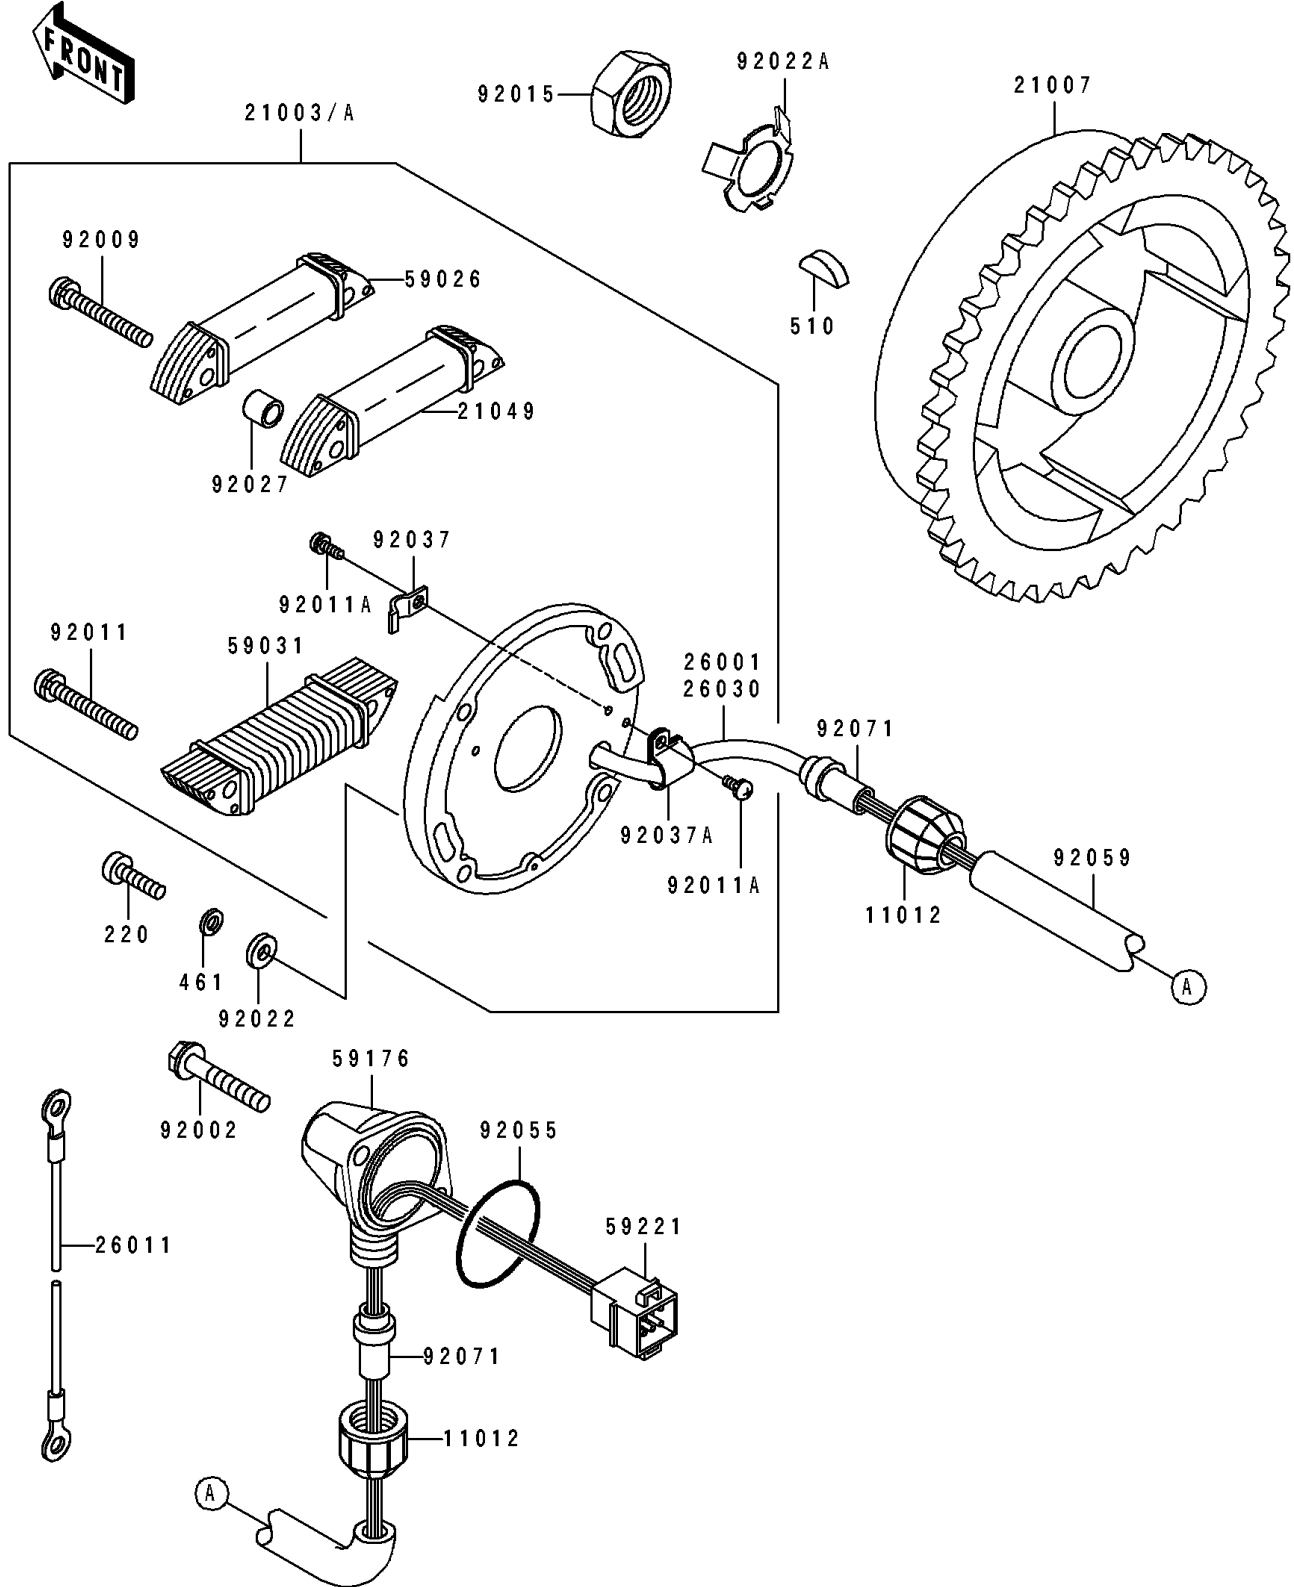

1992 550 SX PARTS DIAGRAM

Generator

E1810

1992 550 SX PARTS LIST

Generator

ITEM NAME	PART NUMBER	QUANTITY
CAP (Ref # 11012)	11012-3012	2
STATOR (Ref # 21003A)	21003-3715	1
ROTOR (Ref # 21007)	21007-3707	1
COIL-EXCITING (Ref # 21049)	21049-3007	1
WIRE-LEAD,BLACK (Ref # 26011)	26011-3006	1
HARNESS (Ref # 26030)	26030-3701	1
COIL-PULSING (Ref # 59026)	59026-3008	1
COIL-CHARGING (Ref # 59031)	59031-3002	1
CAP. (Ref # 59176)	59176-517-YR	1
CONNECTOR-CORD (Ref # 59221)	59221-506	1
BOLT,6X35 (Ref # 92002)	92002-3715	2
SCREW,5X38 (Ref # 92009)	92009-3008	2
SCREW,5X34 (Ref # 92011)	92011-530	2
SCREW,4X8 (Ref # 92011A)	92011-560	2
NUT,20MM (Ref # 92015)	92015-535	1
WASHER (Ref # 92022)	92022-544	2
WASHER,LOCK,20MM (Ref # 92022A)	92022-569	1
COLLAR (Ref # 92027)	92027-3014	2
CLAMP (Ref # 92037)	92037-520	1
CLAMP (Ref # 92037A)	92037-547	1
RING-O (Ref # 92055)	92055-520	1
TUBE,10X345 (Ref # 92059)	92059-3032	1
GROMMET (Ref # 92071)	92071-3001	2
SCREW-PAN-CROS (Ref # 220)	220B0520	2
WASHER-SPRING,5MM (Ref # 461)	461F0500	2
KEY-WOODRUFF (Ref # 510)	510A5200	1