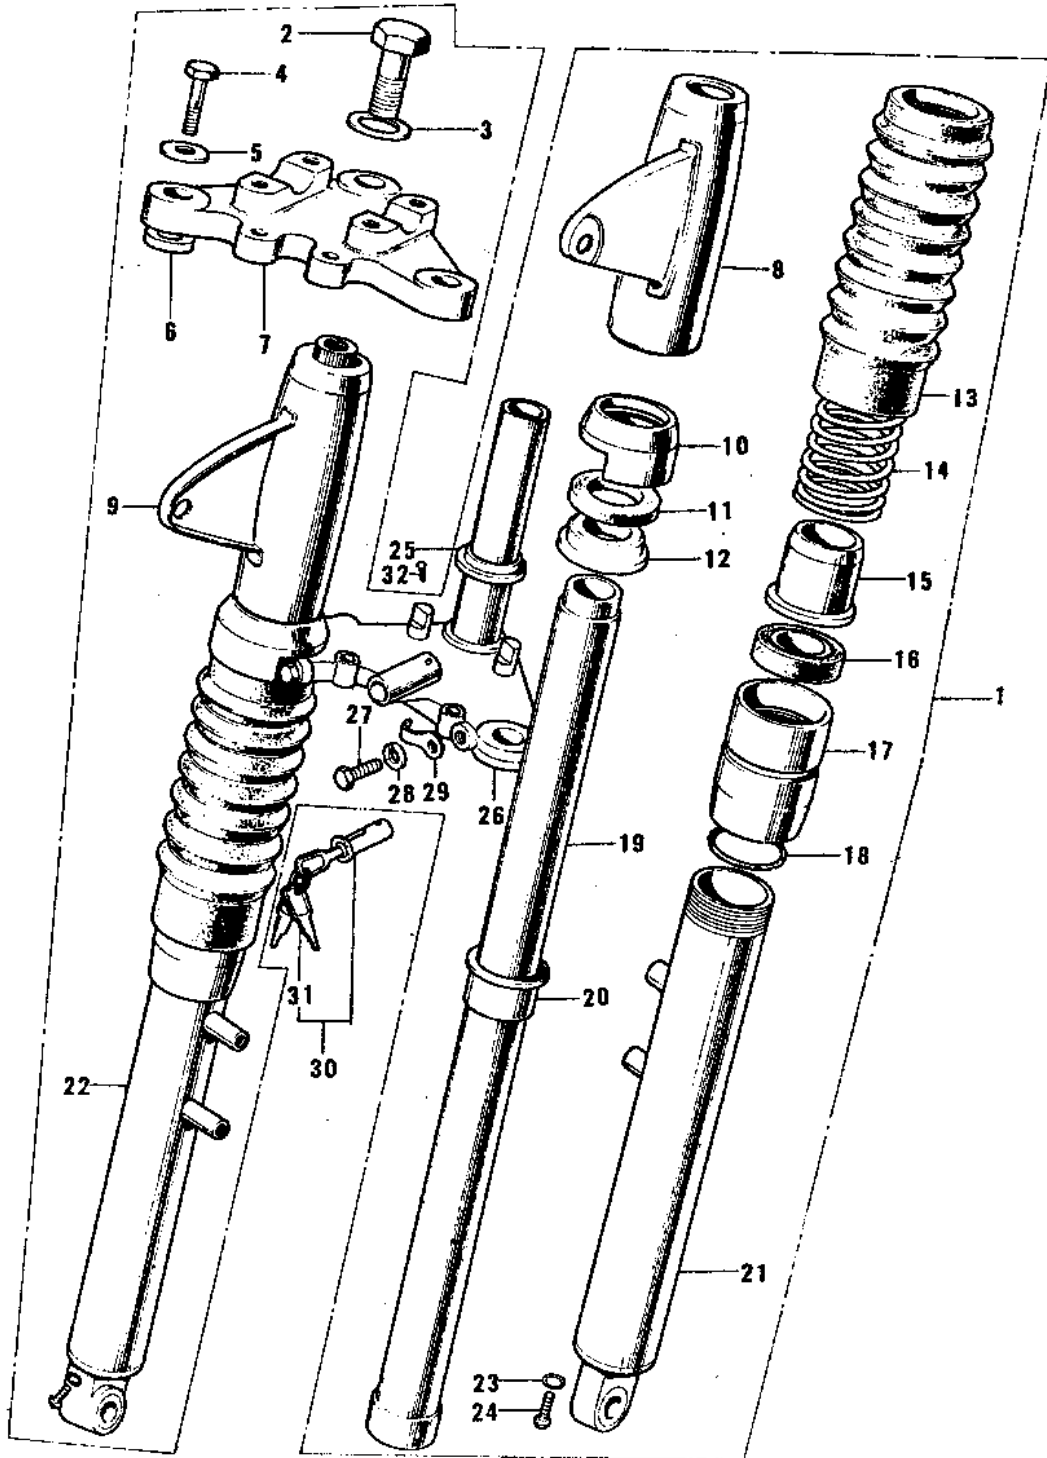

1969 Bushmaster PARTS DIAGRAM

FRONT FORK ('74-'75)

1969 Bushmaster PARTS LIST

FRONT FORK ('74-'75)

ITEM NAME	PART NUMBER	QUANTITY
FORK-FRONT,BLACK (Ref # 1)	44001-099-21	1
BOLT STRNG STEM HEAD (Ref # 2)	44041-007	1
WASHER FORK COVER (Ref # 3)	44043-032	1
BOLT FORK TOP (Ref # 4)	44041-020	1
WASHER FORK TOP (Ref # 5)	44043-017	1
GASKET INNER TUBE UPP (Ref # 6)	44046-002	1
HEAD STEERING STEM (Ref # 7)	44039-013	1
COVER-L.H FORK,BLACK (Ref # 8)	44033-050-21	1
COVER-R.H FORK,BLACK (Ref # 9)	44034-050-21	1
RING FORK COVER (Ref # 10)	44030-004	1
GASKET FORK COVER (Ref # 11)	44045-014	1
GUIDE FORK SPRING (Ref # 12)	44029-011	1
COVER FORK DUST (Ref # 13)	44027-004	1
SPRING FORK (Ref # 14)	44026-020	1
DUST SHIELD FORK (Ref # 15)	44010-015	1
OIL SEAL,FORK (Ref # 16)	44009-021	1
NUT FORK OUTER TUBE (Ref # 17)	44007-008	1
'O' RING OUTER TUBE (Ref # 18)	44046-005	1
TUBE FORK INNER (Ref # 19)	44013-010	1
GUIDE FORK INNER TUBE (Ref # 20)	44015-003	1
TUBE,LH,FORK OUTER (Ref # 21)	44005-029-15	1
TUBE,RH,FORK OUTER (Ref # 22)	44006-028-15	1
GASKET FORK DRAIN PLG (Ref # 23)	44045-002	1
SCREW PAN HEAD 4X8 (Ref # 24)	220B0408	1
CONE LOWER BEARING (Ref # 25)	92047-004	1
STEM STEERING (Ref # 26)	44037-020	1
BOLT PINCH (Ref # 27)	44041-010	1
WASHER SPRING 10MM (Ref # 28)	461F1000	1
CLAMP CABLE (Ref # 29)	92037-022	1