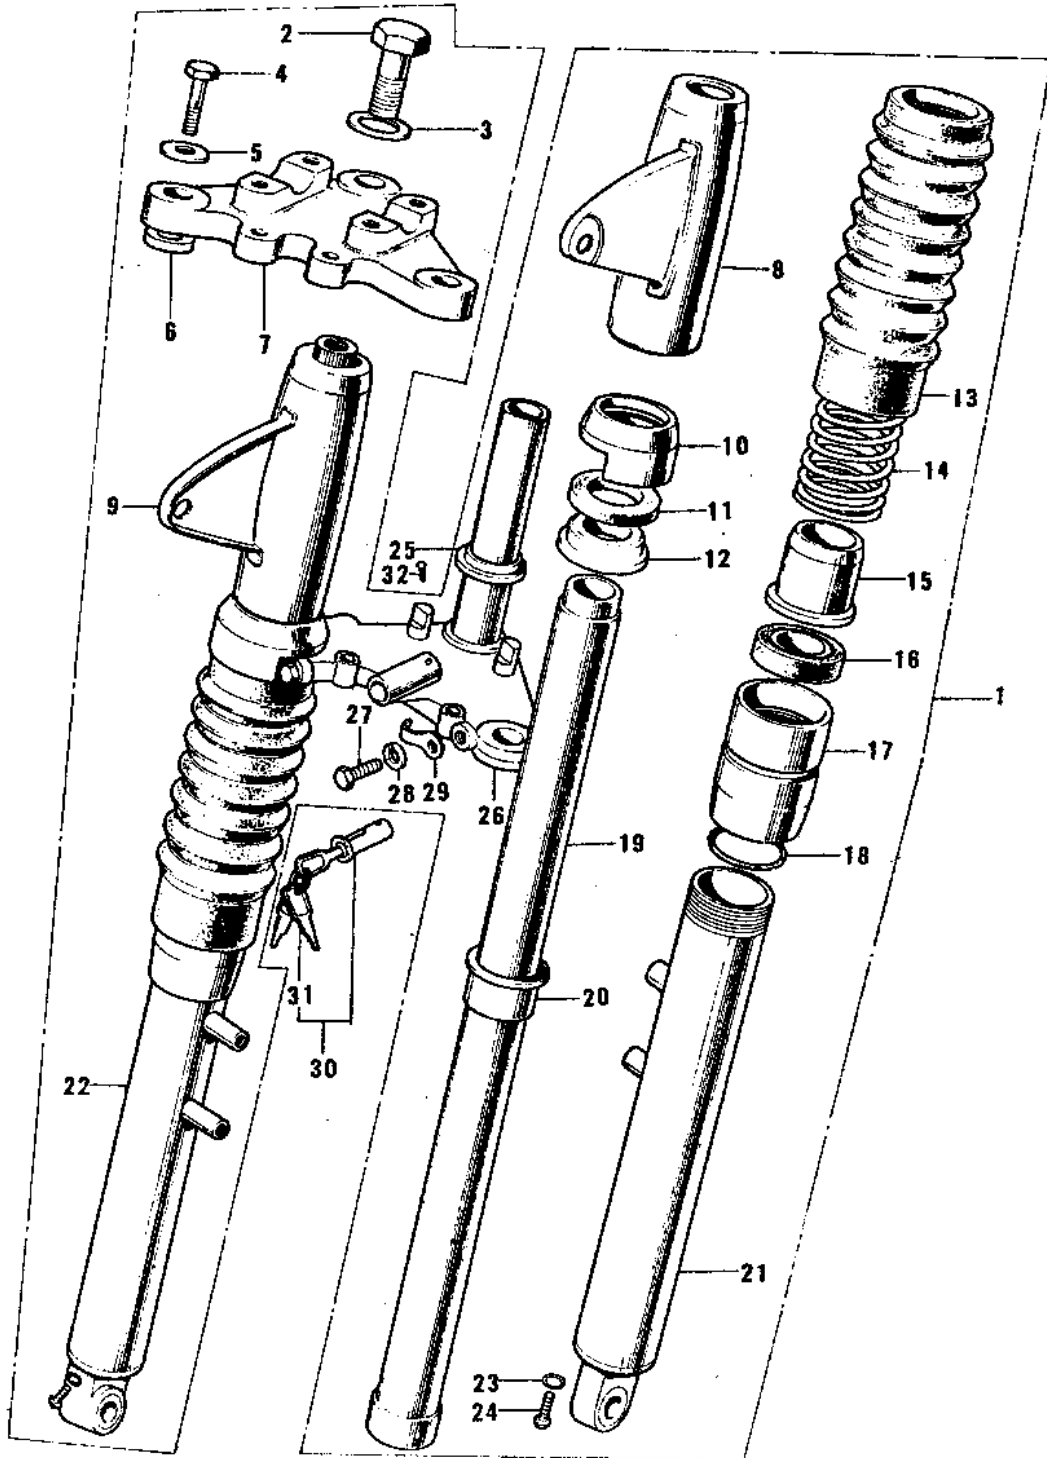

## 1974 G3SS-D PARTS DIAGRAM

FRONT FORK ('74-'75)

## 1974 G3SS-D PARTS LIST

FRONT FORK ('74-'75)

ITEM NAME	PART NUMBER	QUANTITY
FORK-FRONT,BLACK (Ref # 1)	44001-099-21	1
BOLT STRNG STEM HEAD (Ref # 2)	44041-007	1
WASHER FORK COVER (Ref # 3)	44043-032	1
BOLT FORK TOP (Ref # 4)	44041-020	1
WASHER FORK TOP (Ref # 5)	44043-017	1
GASKET INNER TUBE UPP (Ref # 6)	44046-002	1
HEAD STEERING STEM (Ref # 7)	44039-013	1
COVER-L.H FORK,BLACK (Ref # 8)	44033-050-21	1
COVER-R.H FORK,BLACK (Ref # 9)	44034-050-21	1
RING FORK COVER (Ref # 10)	44030-004	1
GASKET FORK COVER (Ref # 11)	44045-014	1
GUIDE FORK SPRING (Ref # 12)	44029-011	1
COVER FORK DUST (Ref # 13)	44027-004	1
SPRING FORK (Ref # 14)	44026-020	1
DUST SHIELD FORK (Ref # 15)	44010-015	1
OIL SEAL,FORK (Ref # 16)	44009-021	1
NUT FORK OUTER TUBE (Ref # 17)	44007-008	1
'O' RING OUTER TUBE (Ref # 18)	44046-005	1
TUBE FORK INNER (Ref # 19)	44013-010	1
GUIDE FORK INNER TUBE (Ref # 20)	44015-003	1
TUBE,LH,FORK OUTER (Ref # 21)	44005-029-15	1
TUBE,RH,FORK OUTER (Ref # 22)	44006-028-15	1
GASKET FORK DRAIN PLG (Ref # 23)	44045-002	1
SCREW PAN HEAD 4X8 (Ref # 24)	220B0408	1
CONE LOWER BEARING (Ref # 25)	92047-004	1
STEM STEERING (Ref # 26)	44037-020	1
BOLT PINCH (Ref # 27)	44041-010	1
WASHER SPRING 10MM (Ref # 28)	461F1000	1
CLAMP CABLE (Ref # 29)	92037-022	1