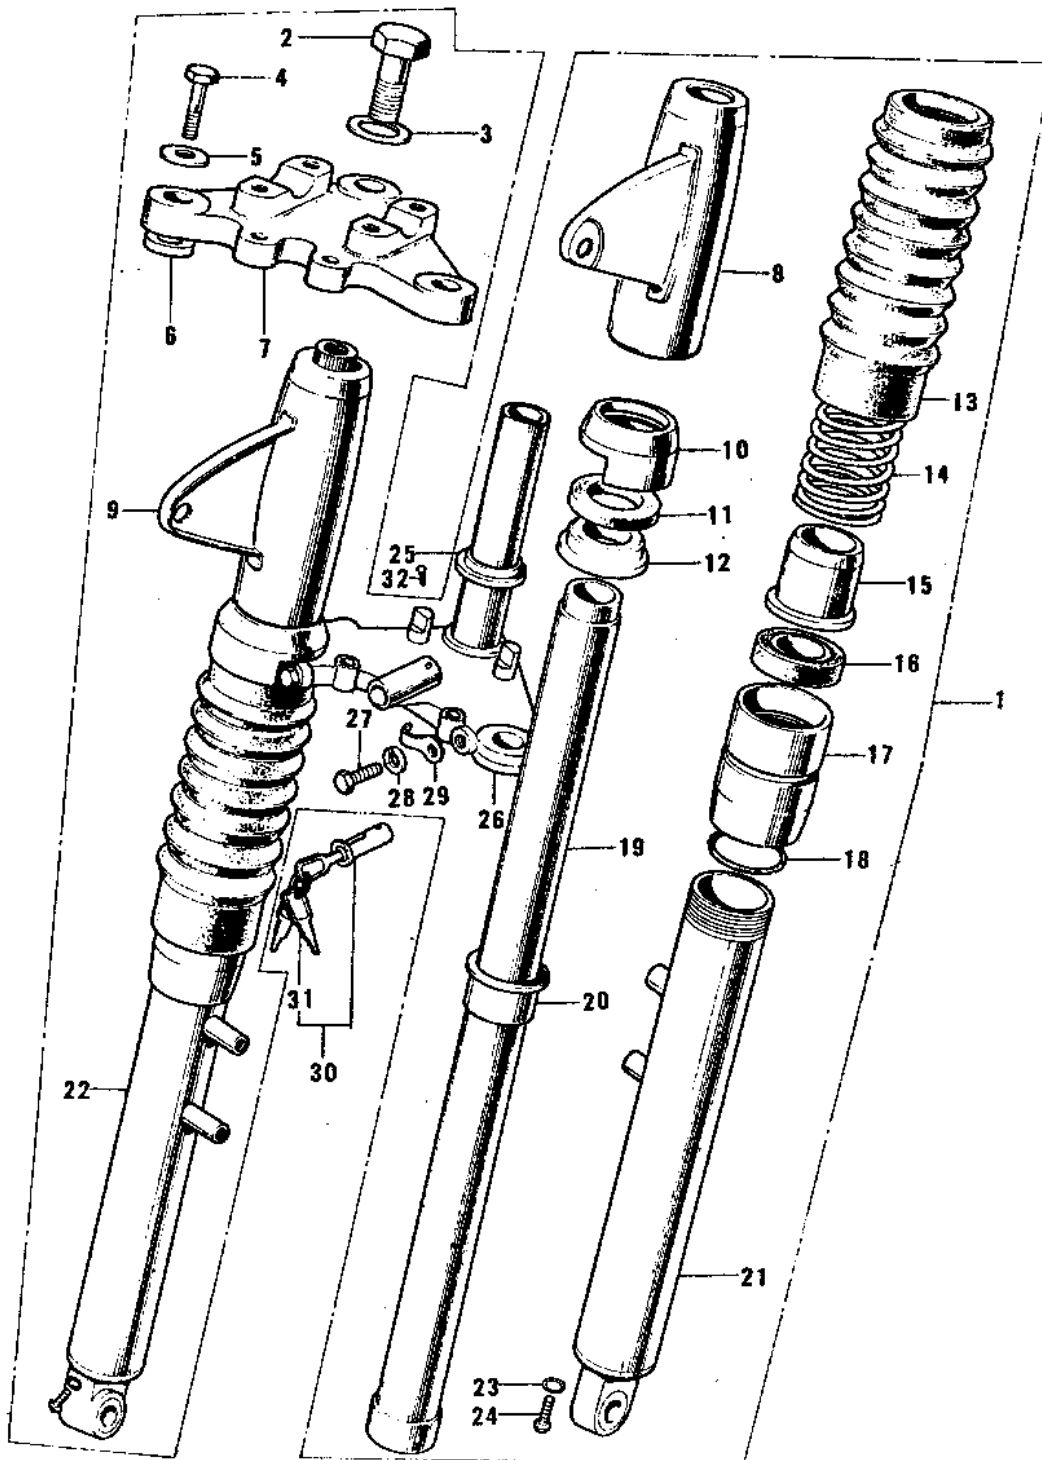

## 1971 G3SS-A PARTS DIAGRAM

FRONT FORK ('74-'75)

## 1971 G3SS-A PARTS LIST

FRONT FORK ('74-'75)

ITEM NAME	PART NUMBER	QUANTITY
FORK-FRONT,BLACK (Ref # 1)	44001-099-21	1
BOLT STRNG STEM HEAD (Ref # 2)	44041-007	1
WASHER FORK COVER (Ref # 3)	44043-032	1
BOLT FORK TOP (Ref # 4)	44041-020	1
WASHER FORK TOP (Ref # 5)	44043-017	1
GASKET INNER TUBE UPP (Ref # 6)	44046-002	1
HEAD STEERING STEM (Ref # 7)	44039-013	1
COVER-L.H FORK,BLACK (Ref # 8)	44033-050-21	1
COVER-R.H FORK,BLACK (Ref # 9)	44034-050-21	1
RING FORK COVER (Ref # 10)	44030-004	1
GASKET FORK COVER (Ref # 11)	44045-014	1
GUIDE FORK SPRING (Ref # 12)	44029-011	1
COVER FORK DUST (Ref # 13)	44027-004	1
SPRING FORK (Ref # 14)	44026-020	1
DUST SHIELD FORK (Ref # 15)	44010-015	1
OIL SEAL,FORK (Ref # 16)	44009-021	1
NUT FORK OUTER TUBE (Ref # 17)	44007-008	1
'O' RING OUTER TUBE (Ref # 18)	44046-005	1
TUBE FORK INNER (Ref # 19)	44013-010	1
GUIDE FORK INNER TUBE (Ref # 20)	44015-003	1
TUBE,LH,FORK OUTER (Ref # 21)	44005-029-15	1
TUBE,RH,FORK OUTER (Ref # 22)	44006-028-15	1
GASKET FORK DRAIN PLG (Ref # 23)	44045-002	1
SCREW PAN HEAD 4X8 (Ref # 24)	220B0408	1
CONE LOWER BEARING (Ref # 25)	92047-004	1
STEM STEERING (Ref # 26)	44037-020	1
BOLT PINCH (Ref # 27)	44041-010	1
WASHER SPRING 10MM (Ref # 28)	461F1000	1
CLAMP CABLE (Ref # 29)	92037-022	1