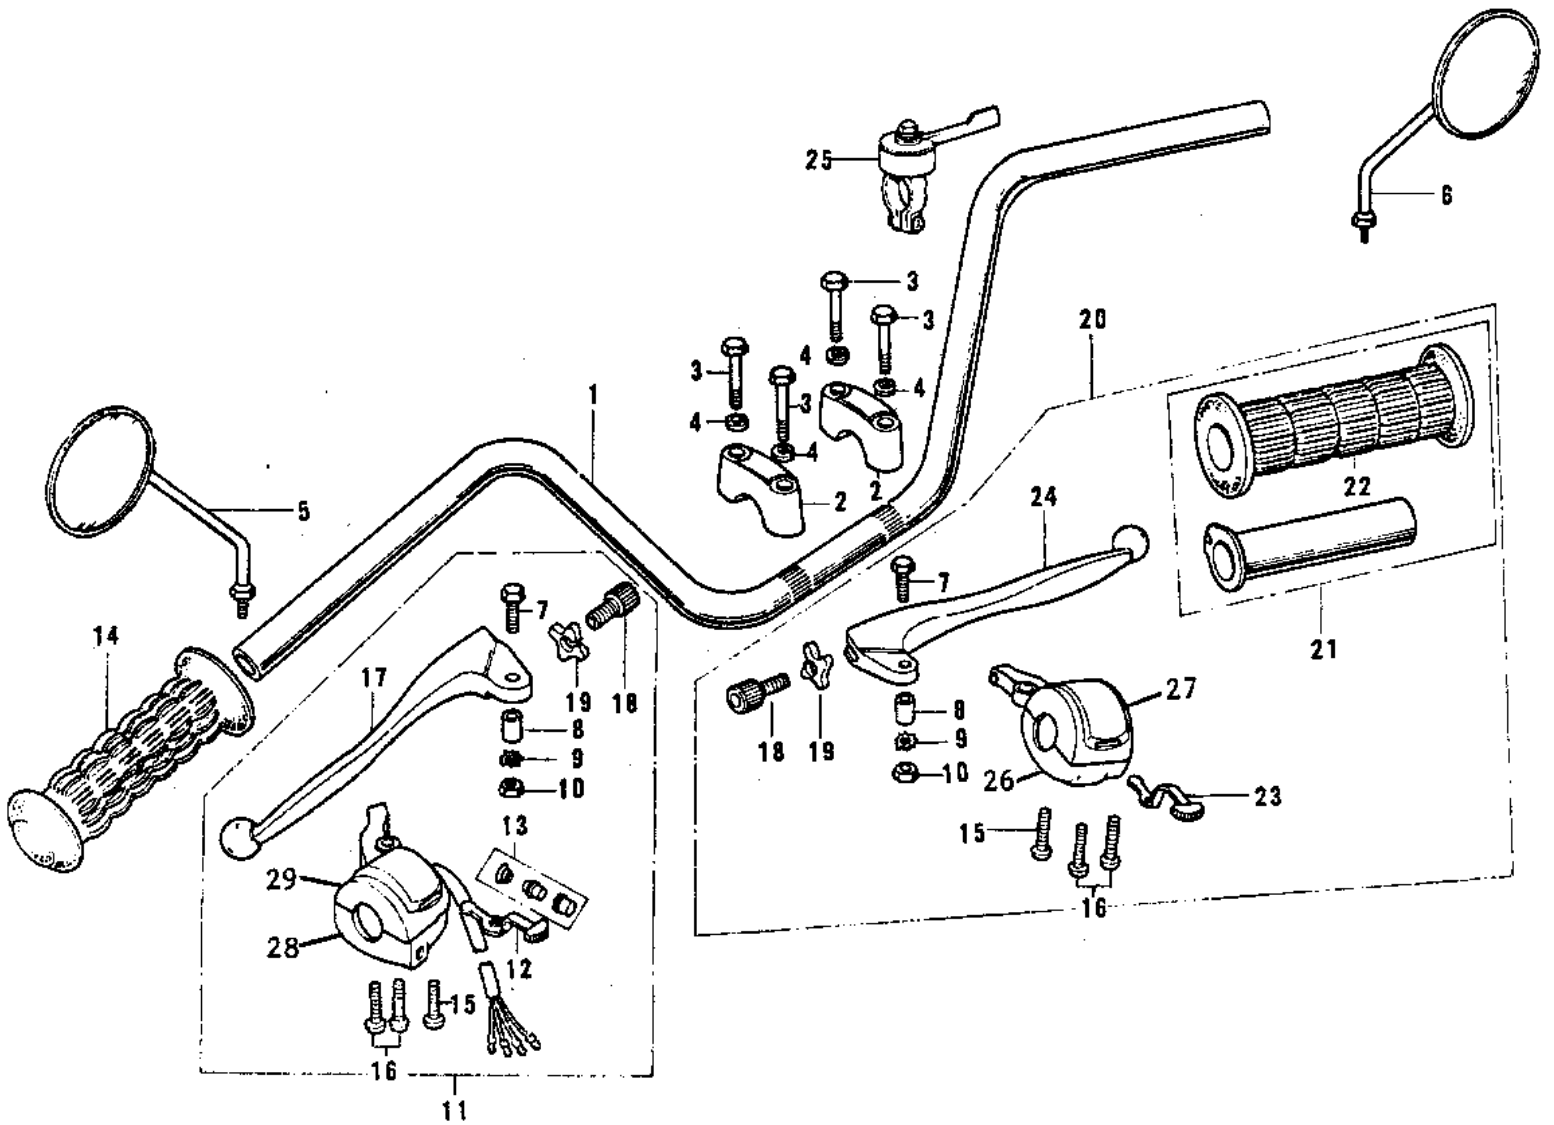

## 1974 G3SS-D PARTS DIAGRAM

HANDLEBAR (G3SS-D) ('74-'75)

## 1974 G3SS-D PARTS LIST

HANDLEBAR (G3SS-D) ('74-'75)

ITEM NAME	PART NUMBER	QUANTITY
HANDLEBAR (Ref # 1)	46003-033	1
HOLDER UPPER HANDLEBAR (Ref # 2)	46012-004	1
BOLT 8X38 (Ref # 3)	92001-1405	1
WASHER SPRING 8MM (Ref # 4)	461F0800	1
REAR VIEW MIRROR LH (Ref # 5)	56003-016	1
REAR VIEW MIRROR R.H. (Ref # 6)	56002-024	1
BOLT HEX HEAD 5X20 (Ref # 7)	92007-020	1
COLLAR LEVER (Ref # 8)	46059-011	1
WASHER LOCK 5MM (Ref # 9)	464H0500	1
NUT 5MM (Ref # 10)	312B0500	1
GRIP ASSY,L.H (Ref # 11)	46074-093	1
KNOB ASSY L.H SWITCH (Ref # 12)	46088-001	1
SWITCH ASSY LH BUTTON (Ref # 13)	46078-003	1
RUBBER,L.H GRIP (Ref # 14)	46075-020	1
SCREW PAN HEAD 5X18 (Ref # 15)	220B0518	1
SCREW PAN HEAD 5X20 (Ref # 16)	220B0520	1
LEVER-CLUTCH (Ref # 17)	46092-015	1
SCREW,CABLE ADJUST (Ref # 18)	46055-010	1
NUT LOCK ADJUST SCREW (Ref # 19)	46056-001	1
GRIP ASSY,R.H (Ref # 20)	46017-078	1
GRIP ASSY,THROTTLE (Ref # 21)	46019-024	1
RUBBER,R.H.GRIP (Ref # 22)	46061-015	1
KNOB ASSY R.H SWITCH (Ref # 23)	46043-002	1
LEVER FRONT BRAKE (Ref # 24)	46058-004	1
LEVER ASSY,STARTER (Ref # 25)	46109-013	1
CASE,R.H LOWER (Ref # 26)	46022-017	1
CASE,R.H. UPPER (Ref # 27)	46040-015	1
CASE, L.H. LOWER (Ref # 28)	46077-026	1
CASE,L.H UPPER (Ref # 29)	46086-025	1