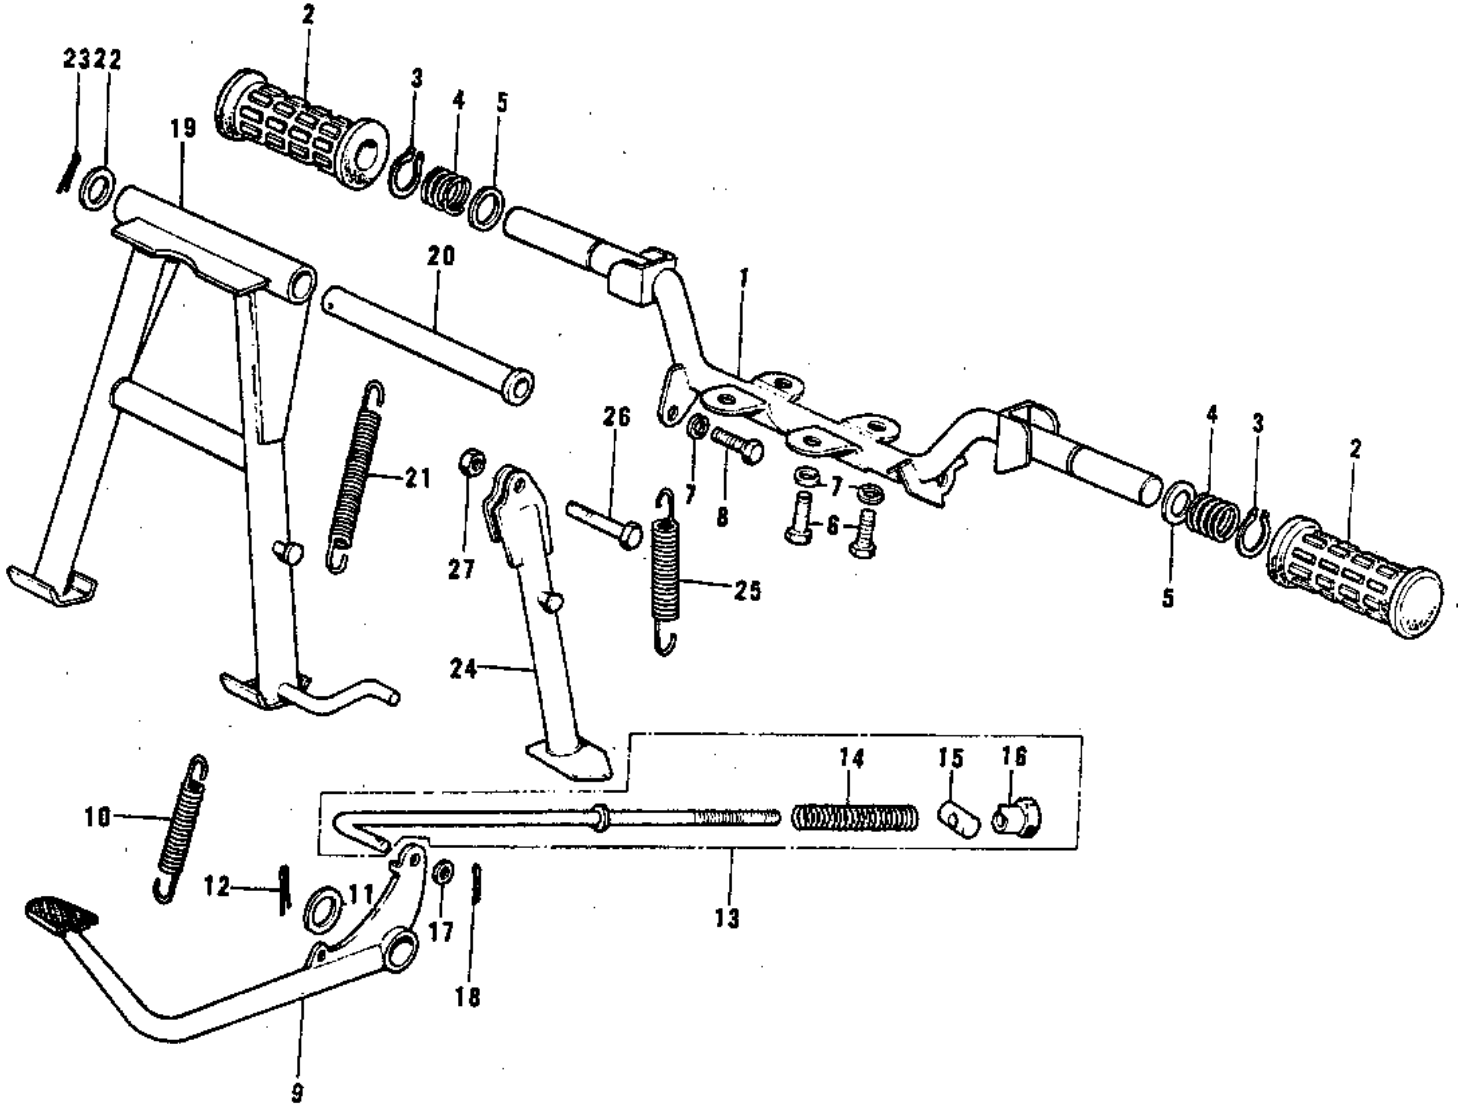

# 1970 Bushmaster PARTS DIAGRAM

FOOTRESTS/STANDS/BRAKE PEDAL ('74-'75)

# 1970 Bushmaster PARTS LIST

FOOTRESTS/STANDS/BRAKE PEDAL ('74-'75)

ITEM NAME	PART NUMBER	QUANTITY
BAR,FOOTREST (Ref # 1)	34002-048	1
RUBBER FOOTREST (Ref # 2)	92076-006	2
CIRCLIP 16MM (Ref # 3)	480J1600	2
SPRING FOOTREST PEG (Ref # 4)	34006-002	2
WASHER FOLDING PEG (Ref # 5)	92022-049	2
BOLT-SMALL-UPSET,8X16 (Ref # 6)	115G0816	4
BOLT HEX HEAD 8X16 (Ref # 6)	116B0816	AL
WASHER SPRING 8MM (Ref # 7)	461F0800	5
BOLT,8X20 (Ref # 8)	115G0820	1
BOLT,8X20 (Ref # 8)	115G0820	AL
PEDAL BRAKE (Ref # 9)	43001-014	1
SPRING BRAKE PEDAL (Ref # 10)	43005-005	1
WASHER BRAKE PEDAL (Ref # 11)	92022-085	1
PIN COTTER 3.0X30 (Ref # 12)	550D3030	1
BRAKE ROD ASSY (Ref # 13)	43010-5003	1
SPRING,BRAKE ROD (Ref # 14)	43012-001	1
PIN BRAKE (Ref # 15)	92043-039	1
NUT-BRAKE ROD ADJUST (Ref # 16)	92015-042	1
WASHER PLAIN 6MM (Ref # 17)	410B0600	1
PIN COTTER 2.0X15 (Ref # 18)	550D2015	1
STAND-MAIN (Ref # 19)	34011-1045	1
SHAFT MAIN STAND (Ref # 20)	34019-006	1
SPRING MAIN STAND (Ref # 21)	34023-005	1
WASHER BRAKE PEDAL (Ref # 22)	92022-085	1
PIN COTTER 3.0X30 (Ref # 23)	550D3030	1
STAND-SIDE (Ref # 24)	34024-053	1
SPRING,SIDE STAND (Ref # 25)	34025-001	1
BOLT,HEX HEAD,10X25 (Ref # 26)	113G1025	1
NUT 10MM (Ref # 27)	315B1000	1