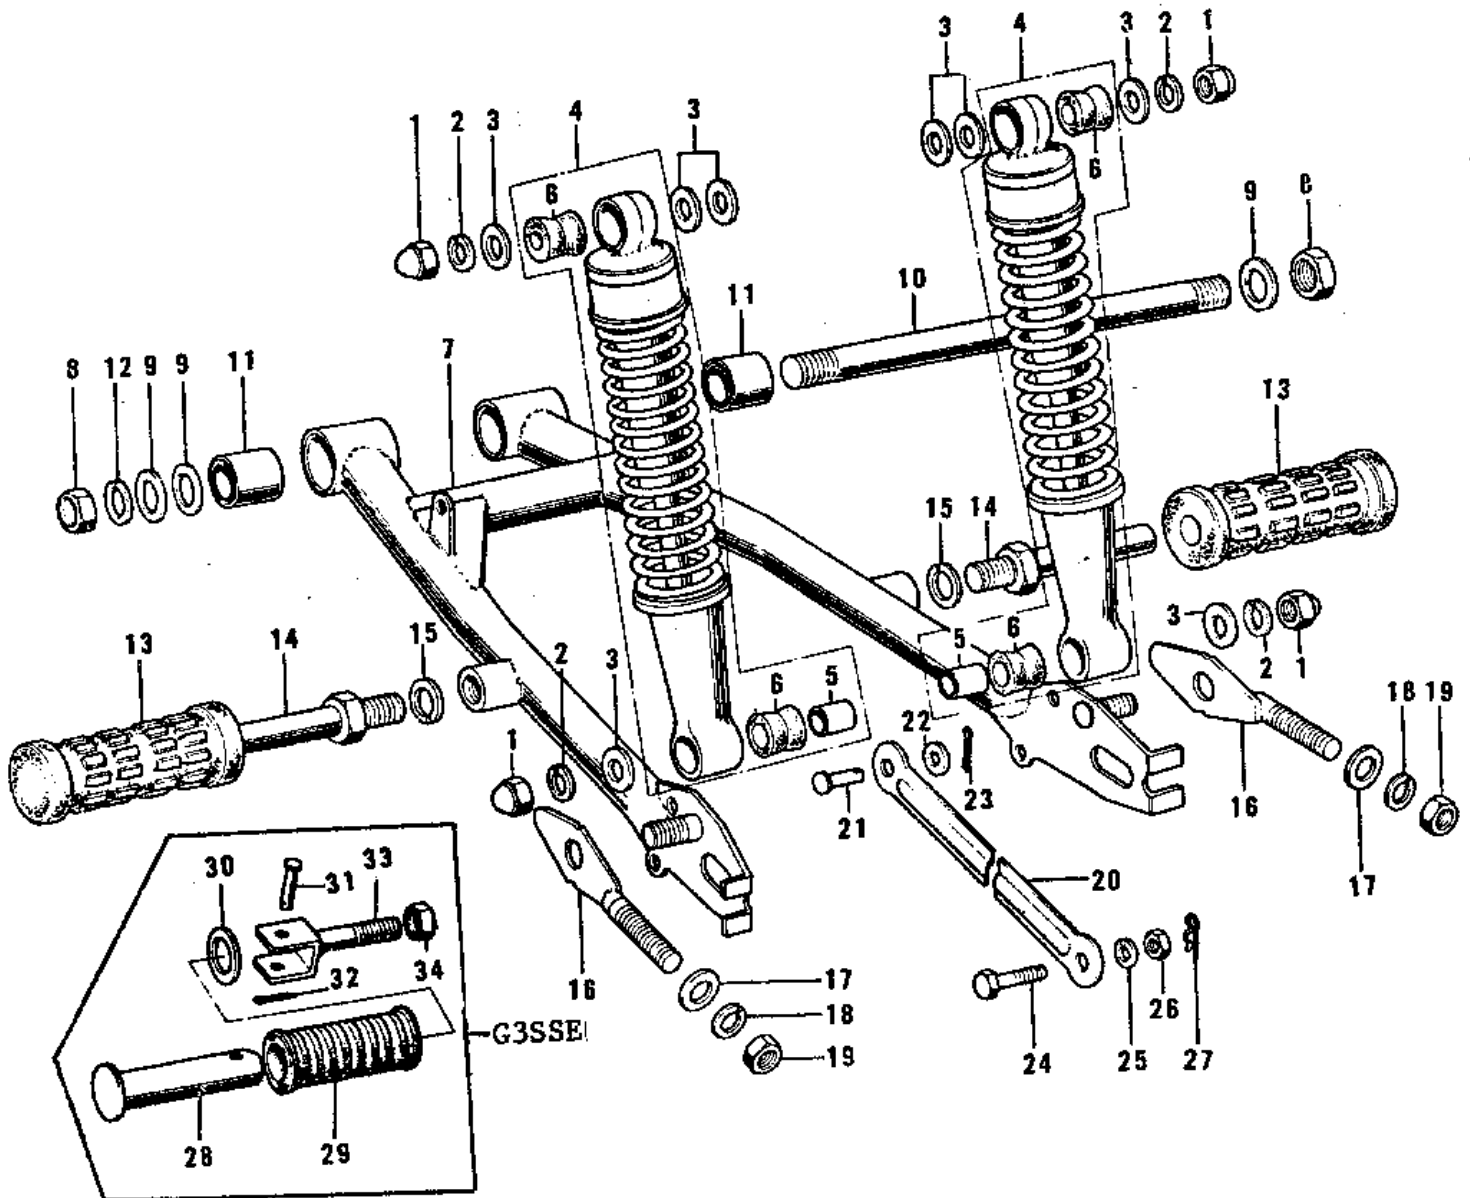

1970 Bushmaster PARTS DIAGRAM

SWING ARM/SHOCK ABSORBERS ('74-'75)

1970 Bushmaster PARTS LIST

SWING ARM/SHOCK ABSORBERS ('74-'75)

ITEM NAME	PART NUMBER	QUANTITY
NUT 12MM (Ref # 1)	92020-014	1
WASHER SPRING 12MM (Ref # 2)	461F1200	2
WASHER PLAIN 12MM (Ref # 3)	411B1200	1
SHOCK ABSBR RR (Ref # 4)	45014-038	1
BUSHING,SHOCK ABSORB (Ref # 5)	45016-007	1
BUSHING,SHOK ABN RUB (Ref # 6)	45017-014	1
ARM SWING (Ref # 7)	33001-023	1
NUT,10MM (Ref # 8)	314B1000	2
WASHER PLAIN 10MM (Ref # 9)	410B1000	2
SHAFT SWING ARM PIVOT (Ref # 10)	33032-009	1
BUSH SWING ARM SHAFT (Ref # 11)	92092-006	1
WASHER SPRING 10MM (Ref # 12)	461F1000	2
RUBBER REAR FOOTREST (Ref # 13)	92076-008	1
BAR REAR FOOTREST (Ref # 14)	34028-006	1
ADJUSTER CHAIN (Ref # 16)	33040-008	1
WASHER PLAIN 6MM (Ref # 17)	410B0600	1
WASHER SPRING 6MM (Ref # 18)	461F0600	1
NUT 6MM (Ref # 19)	311B0600	1
TORQUE LINK REAR BRK (Ref # 20)	43007-007	1
PIN REAR TORQUE LINK (Ref # 21)	43009-001	1
PIN COTTER 2.5X20 (Ref # 23)	550D2520	1
BOLT HEX HEAD 10X25 (Ref # 24)	92003-003	1
PIN,SNAP (Ref # 27)	554A0800	1
BAR-RR FOOTREST (OPT) (Ref # 28)	34028-009	1
RUBBER,REAR FOOTREST (Ref # 29)	92076-024	1
WASHER-PLAIN (OPT) (Ref # 30)	92022-199	1
PIN (Ref # 31)	92043-1464	1
PIN COTTER 2.0X15 (Ref # 32)	550D2015	1
BRACKET,REAR FOOTREST (Ref # 33)	33028-011	1

1970 Bushmaster PARTS LIST

SWING ARM/SHOCK ABSORBERS ('74-'75)

ITEM NAME	PART NUMBER	QUANTITY
NUT-HEX-FINE,12MM (Ref # 34)	315B1200	1