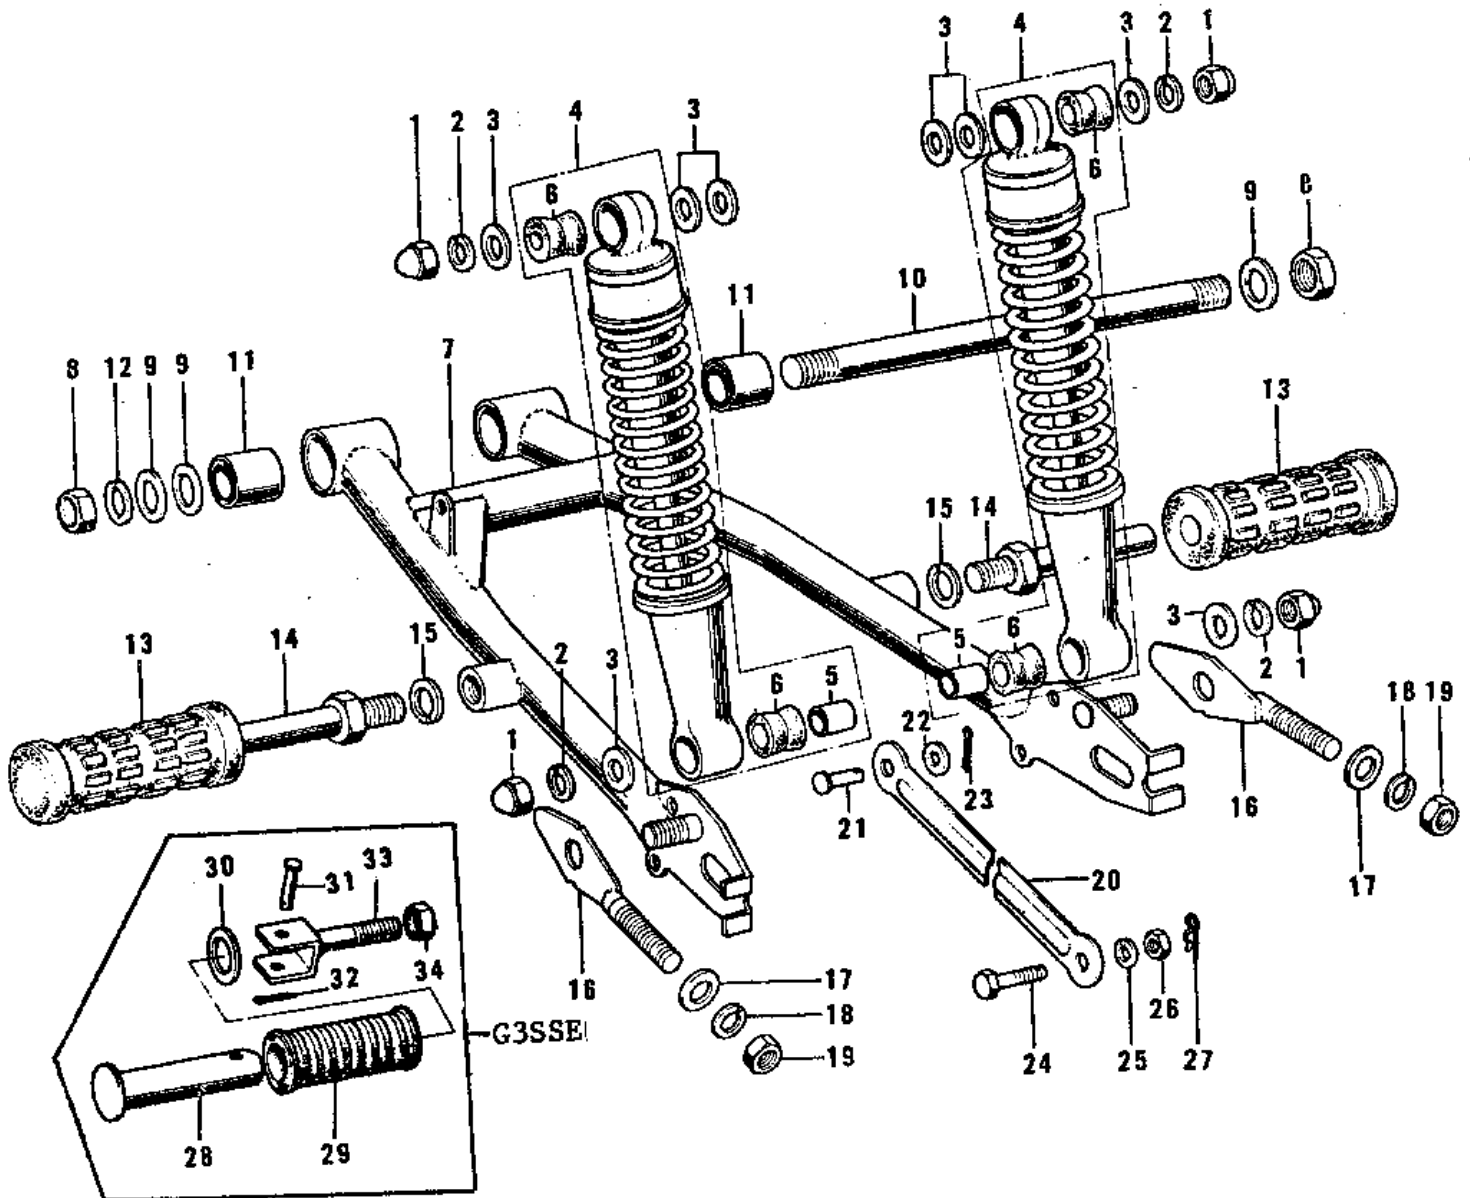

1974 G3SS-D PARTS DIAGRAM

SWING ARM/SHOCK ABSORBERS ('74-'75)

1974 G3SS-D PARTS LIST

SWING ARM/SHOCK ABSORBERS ('74-'75)

ITEM NAME	PART NUMBER	QUANTITY
NUT 12MM (Ref # 1)	92020-014	1
WASHER SPRING 12MM (Ref # 2)	461F1200	2
WASHER PLAIN 12MM (Ref # 3)	411B1200	1
SHOCK ABSBR RR (Ref # 4)	45014-038	1
BUSHING,SHOCK ABSORB (Ref # 5)	45016-007	1
BUSHING,SHOK ABN RUB (Ref # 6)	45017-014	1
ARM SWING (Ref # 7)	33001-023	1
NUT,10MM (Ref # 8)	314B1000	2
WASHER PLAIN 10MM (Ref # 9)	410B1000	2
SHAFT SWING ARM PIVOT (Ref # 10)	33032-009	1
BUSH SWING ARM SHAFT (Ref # 11)	92092-006	1
WASHER SPRING 10MM (Ref # 12)	461F1000	2
RUBBER REAR FOOTREST (Ref # 13)	92076-008	1
BAR REAR FOOTREST (Ref # 14)	34028-006	1
ADJUSTER CHAIN (Ref # 16)	33040-008	1
WASHER PLAIN 6MM (Ref # 17)	410B0600	1
WASHER SPRING 6MM (Ref # 18)	461F0600	1
NUT 6MM (Ref # 19)	311B0600	1
TORQUE LINK REAR BRK (Ref # 20)	43007-007	1
PIN REAR TORQUE LINK (Ref # 21)	43009-001	1
PIN COTTER 2.5X20 (Ref # 23)	550D2520	1
BOLT HEX HEAD 10X25 (Ref # 24)	92003-003	1
PIN,SNAP (Ref # 27)	554A0800	1
BAR-RR FOOTREST (OPT) (Ref # 28)	34028-009	1
RUBBER,REAR FOOTREST (Ref # 29)	92076-024	1
WASHER-PLAIN (OPT) (Ref # 30)	92022-199	1
PIN (Ref # 31)	92043-1464	1
PIN COTTER 2.0X15 (Ref # 32)	550D2015	1
BRACKET,REAR FOOTREST (Ref # 33)	33028-011	1

1974 G3SS-D PARTS LIST

SWING ARM/SHOCK ABSORBERS ('74-'75)

ITEM NAME	PART NUMBER	QUANTITY
NUT-HEX-FINE,12MM (Ref # 34)	315B1200	1