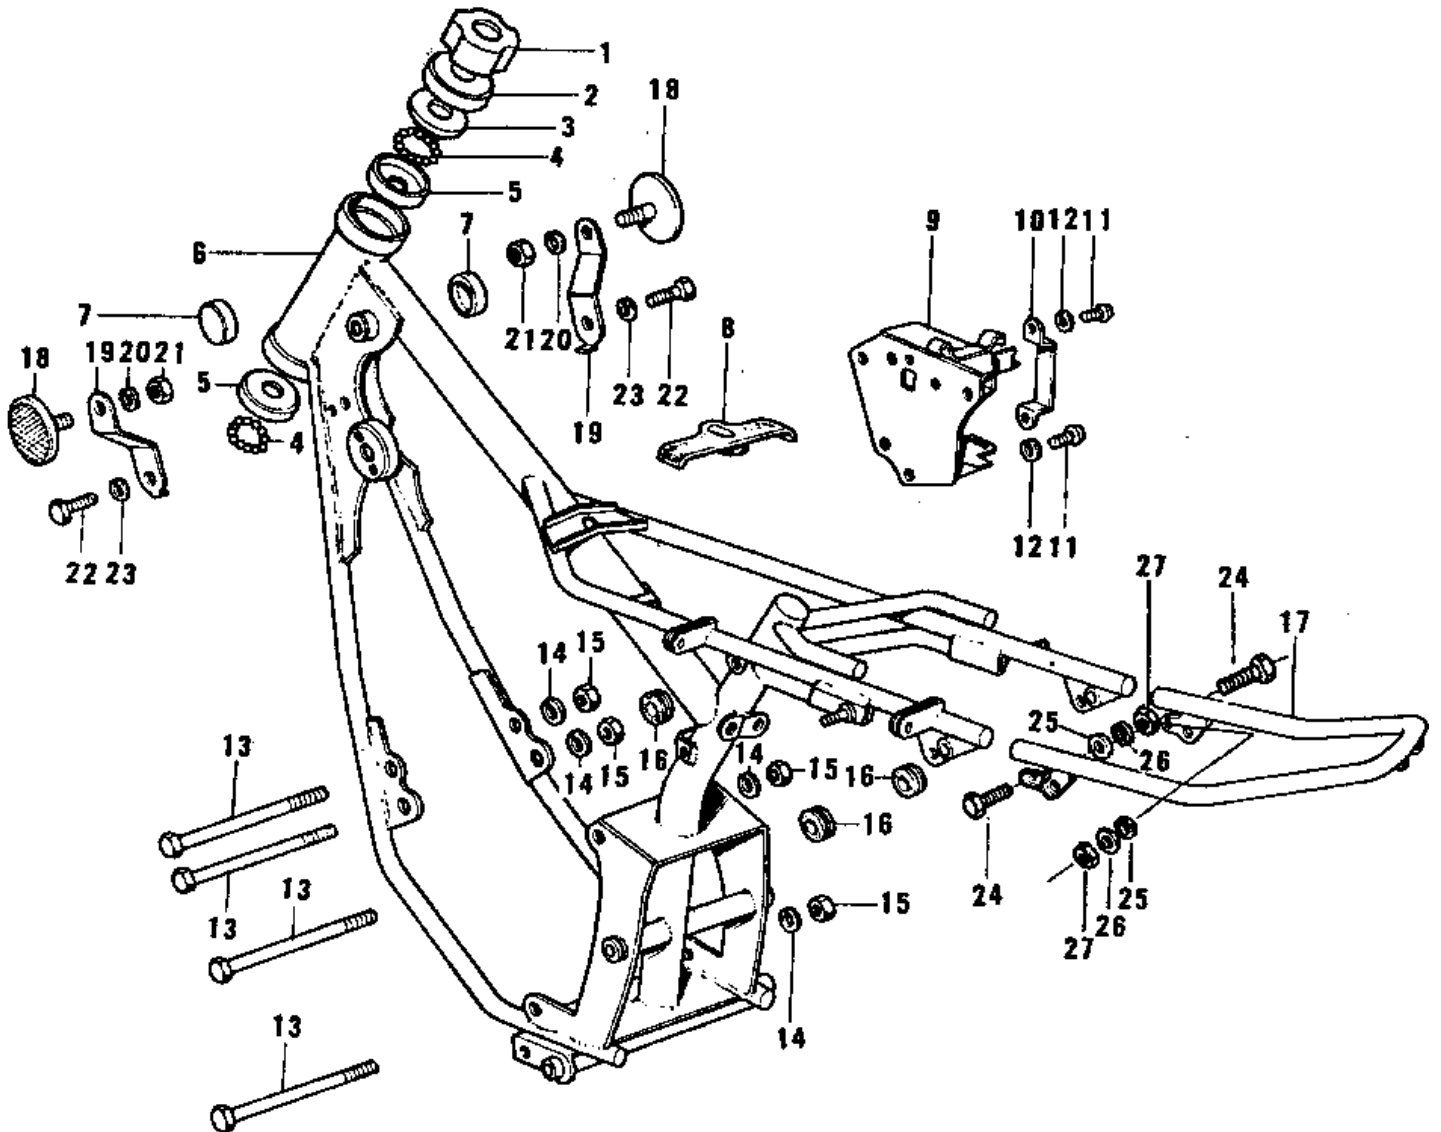

1974 G3SS-D PARTS DIAGRAM

FRAME/FRAME FITTINGS ('74-'75)

1974 G3SS-D PARTS LIST

FRAME/FRAME FITTINGS ('74-'75)

ITEM NAME	PART NUMBER	QUANTITY
NUT STEERING STEM LCK (Ref # 1)	92090-006	1
CAP STEERING STEM (Ref # 2)	46098-004	1
CONE,STRG STM BRG,UP (Ref # 3)	92047-014	1
BALL STEEL 3/16' (Ref # 4)	600A0600	1
RACE,STRG STM BEARING (Ref # 5)	92048-009	1
FRAME (Ref # 6)	32002-064	1
FRAME (Ref # 6)	32002-106	1
DAMPER RUBBER-FL TANK (Ref # 7)	92075-101	1
DAMPER RUBBER,FL TNK (Ref # 8)	92075-226	1
CASE,BATTERY (Ref # 9)	32097-032	1
BAND BATTERY (Ref # 10)	32100-002	1
SCREW PAN HEAD 6X12 (Ref # 11)	220B0612	1
WASHER SPRING 6MM (Ref # 12)	461F0600	2
BOLT,FLANGED,10X115 (Ref # 13)	92001-1603	1
WASHER SPRING 10MM (Ref # 14)	461F1000	1
NUT,10MM (Ref # 15)	314B1000	1
GROMMET (Ref # 16)	92071-056	1
STAY,REAR FENDER (Ref # 17)	35032-027	1
REFLECTOR-REFLEX (Ref # 18)	28012-011	1
BRACKET,REFLEX REFLCT (Ref # 19)	28013-007	1
WASHER SPRING 5MM (Ref # 20)	461F0500	1
NUT,5MM (Ref # 21)	311B0500	1
BOLT-UPSET,6X12 (Ref # 22)	112G0612	2
BOLT (Ref # 24)	92150-1488	1
WASHER PLAIN 8MM (Ref # 25)	411B0800	1
WASHER SPRING 8MM (Ref # 26)	461F0800	1
NUT,8MM (Ref # 27)	311B0800	1