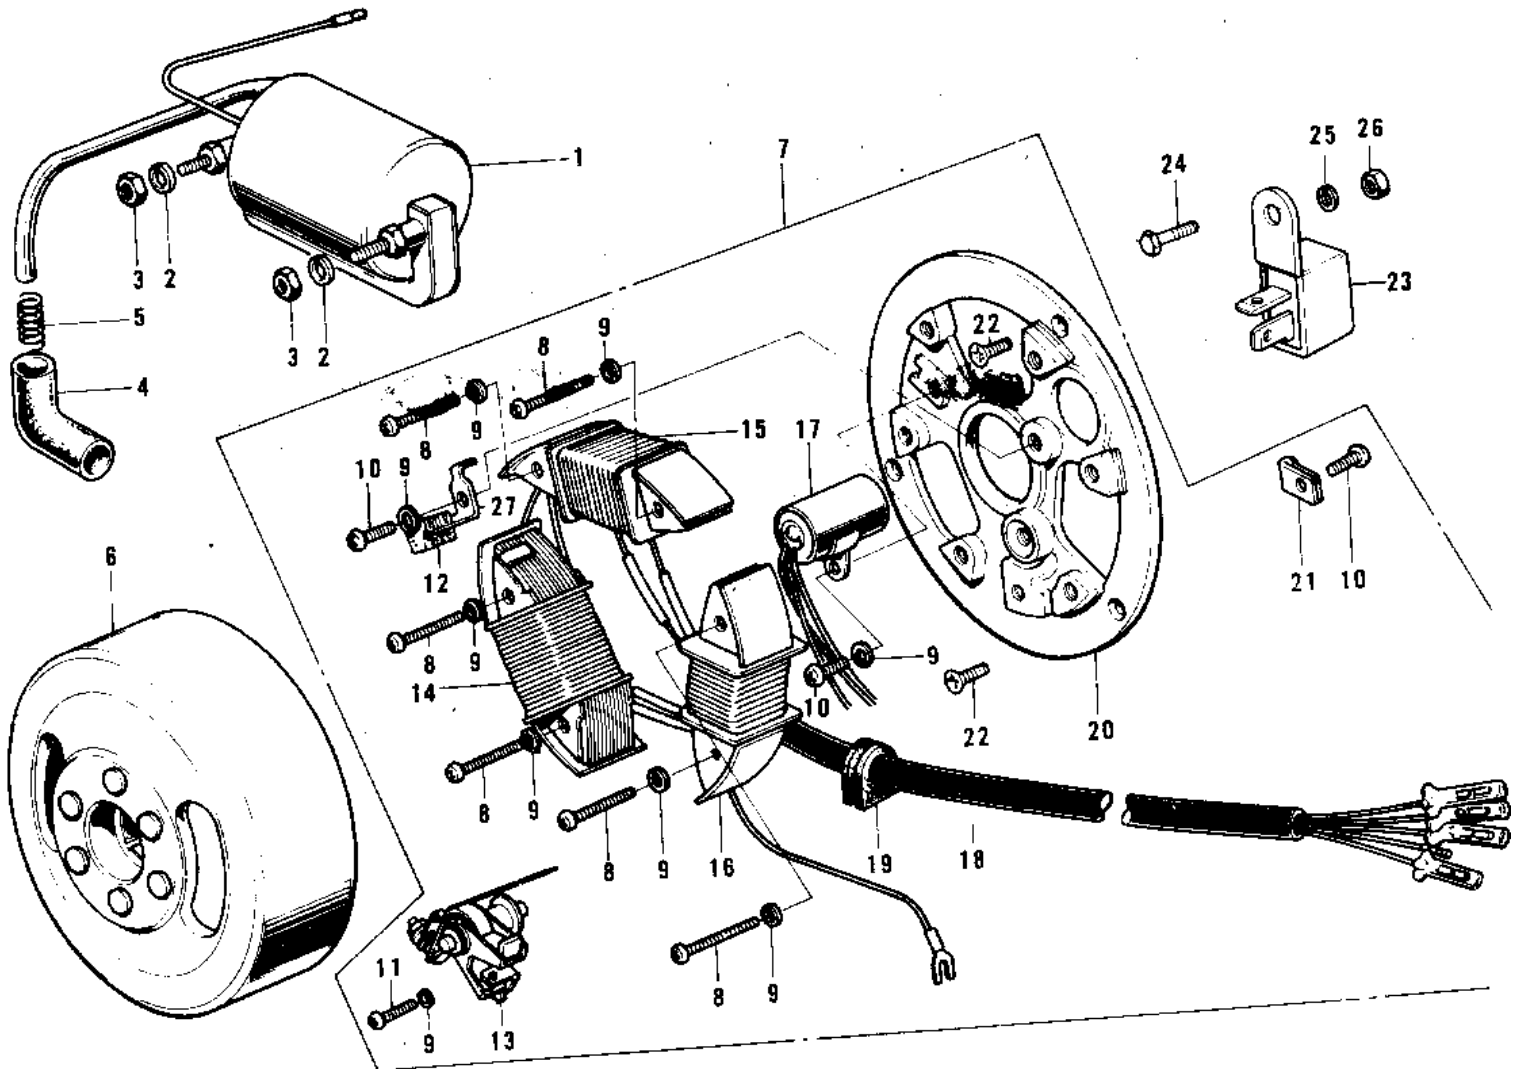

1969 Bushmaster PARTS DIAGRAM

IGNITION/GENERATOR ('74-'75)

1969 Bushmaster PARTS LIST

IGNITION/GENERATOR ('74-'75)

ITEM NAME	PART NUMBER	QUANTITY
COIL IGNITION (Ref # 1)	21121-1048	1
WASHER SPRING 6MM (Ref # 2)	461F0600	1
NUT 6MM (Ref # 3)	311B0600	1
CAP, SPARK PLUG (Ref # 4)	21130-009	1
SPRING-SPARK PLUG CAP (Ref # 5)	92101-001	1
MAGNETO ASSY (Ref # 6)	21002-1055	2
FLYWHEEL (Ref # 6)	21050-017	1
STATOR ASSY (Ref # 7)	21003-027	1
SCREW PAN HEAD 4X30 (Ref # 8)	220E0430	1
WASHER SPRING 4MM (Ref # 9)	461F0400	1
SCREW PAN HEAD 4X6 (Ref # 10)	220B0406	1
SCREW-PAN-CRSOSS,4X12 (Ref # 11)	220B0412	1
FELT OIL (Ref # 12)	21019-005	1
BREAKER ASSY CONTACT (Ref # 13)	21008-006	1
COIL PRIMARY (Ref # 14)	21049-006	1
COIL A,LIGHTING (Ref # 14)	21047-022	1
COIL LIGHTING A (Ref # 15)	21047-010	1
COIL A LIGHTING (Ref # 15)	21047-019	1
COIL LIGHTING B (Ref # 16)	21047-011	1
COIL,EXCITING (Ref # 16)	21049-1004	1
CONDENSER (Ref # 17)	21013-006	1
WIRING HARNESS,MAGNTO (Ref # 18)	21029-025	1
WIRING HARNESS,MAGNT (Ref # 18)	21029-031	1
GROMMET WIRING HARN (Ref # 19)	21017-002	1
PLATE-COIL,MAGNETO (Ref # 20)	21048-1002	1
CLAMP WIRING HARNESS (Ref # 21)	21037-002	1
SCREW CNTSNK HD 6X14 (Ref # 22)	221B0614	1
RECTIFIER (Ref # 23)	21061-015	1
BOLT HEX HEAD 5X10 (Ref # 24)	110B0510	1

1969 Bushmaster PARTS LIST

IGNITION/GENERATOR ('74-'75)

ITEM NAME	PART NUMBER	QUANTITY
WASHER SPRING 5MM (Ref # 25)	461F0500	1
NUT,5MM (Ref # 26)	311B0500	1
HOLDER,OIL FELT (Ref # 27)	21038-002	1