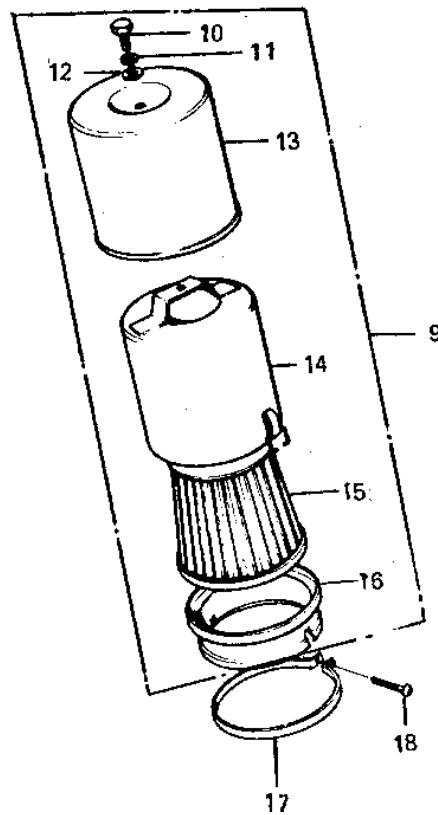

## 1969 Bushmaster PARTS DIAGRAM

AIR CLEANER/MUFFLER ('74-'75)

## 1969 Bushmaster PARTS LIST

AIR CLEANER/MUFFLER ('74-'75)

ITEM NAME	PART NUMBER	QUANTITY
PIPE EXHAUST (Ref # 1)	18049-021	1
MUFFLER ASSY (Ref # 2)	18001-116	1
BAFFLE TUBE (Ref # 3)	18033-057	1
SCREW PAN HEAD 6X8 (Ref # 4)	220B0608	1
WASHER SPRING 6MM (Ref # 5)	461F0600	2
CONNECTOR MUFFLER (Ref # 6)	18043-008	1
HOLDER-MFLR CONECT,CR (Ref # 7)	18044-004-79	1
SCREW PAN HEAD 6X25 (Ref # 8)	220B0625	2
AIR CLEANER ASSY (Ref # 9)	11010-036	1
BOLT-UPSET,6X12 (Ref # 10)	112G0612	1
WASHER PLAIN 6MM (Ref # 12)	410B0600	1
CAP A-AIR CLEANER (Ref # 13)	11012-012	1
BODY-AIR CLEANER (Ref # 14)	11011-009	1
ELEMENT,AIR,CLNR (Ref # 15)	11013-027	1
CAP AIR CLEANER B (Ref # 16)	11012-013	1
CLAMP AIR CLEANER (Ref # 17)	92037-018	1