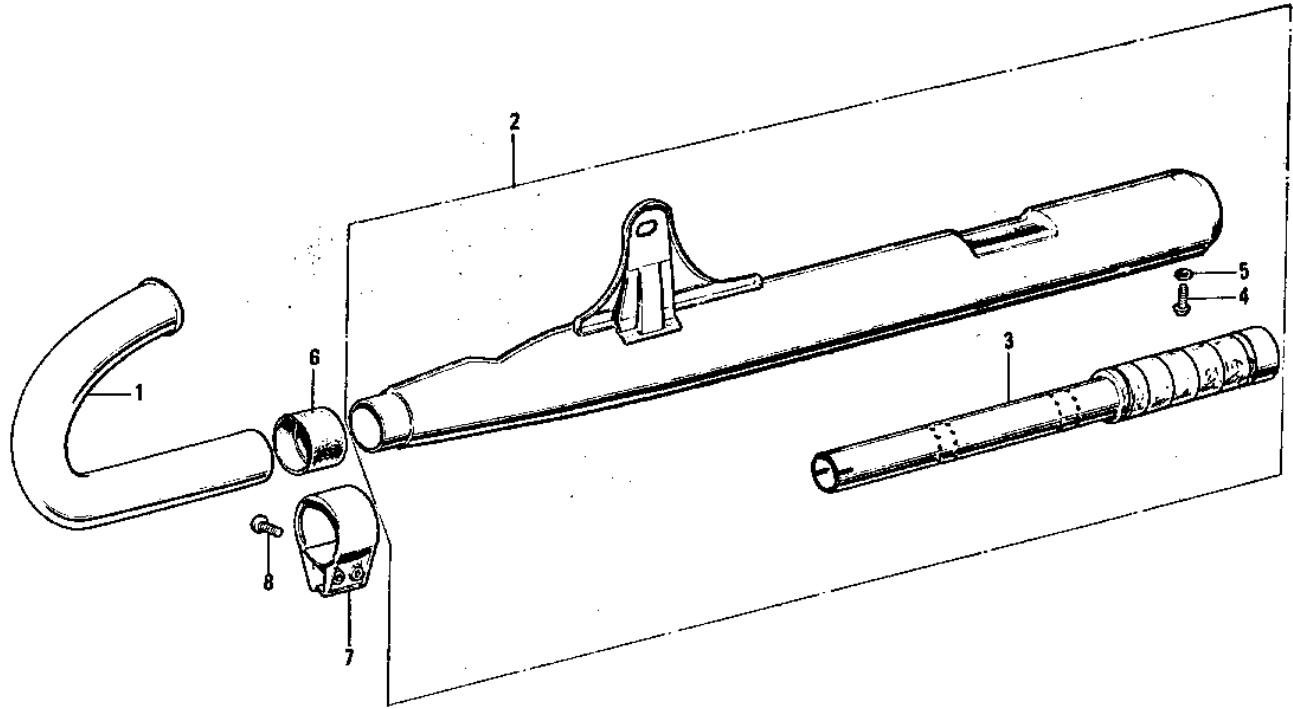

## 1969 Bushmaster PARTS DIAGRAM

AIR CLEANER/MUFFLER ('74-'75)

## 1969 Bushmaster PARTS LIST

AIR CLEANER/MUFFLER ('74-'75)

ITEM NAME	PART NUMBER	QUANTITY
PIPE EXHAUST (Ref # 1)	18049-021	1
MUFFLER ASSY (Ref # 2)	18001-116	1
BAFFLE TUBE (Ref # 3)	18033-057	1
SCREW PAN HEAD 6X8 (Ref # 4)	220B0608	1
WASHER SPRING 6MM (Ref # 5)	461F0600	2
CONNECTOR MUFFLER (Ref # 6)	18043-008	1
HOLDER-MFLR CONECT,CR (Ref # 7)	18044-004-79	1
SCREW PAN HEAD 6X25 (Ref # 8)	220B0625	2
AIR CLEANER ASSY (Ref # 9)	11010-036	1
BOLT-UPSET,6X12 (Ref # 10)	112G0612	1
WASHER PLAIN 6MM (Ref # 12)	410B0600	1
CAP A-AIR CLEANER (Ref # 13)	11012-012	1
BODY-AIR CLEANER (Ref # 14)	11011-009	1
ELEMENT,AIR,CLNR (Ref # 15)	11013-027	1
CAP AIR CLEANER B (Ref # 16)	11012-013	1
CLAMP AIR CLEANER (Ref # 17)	92037-018	1