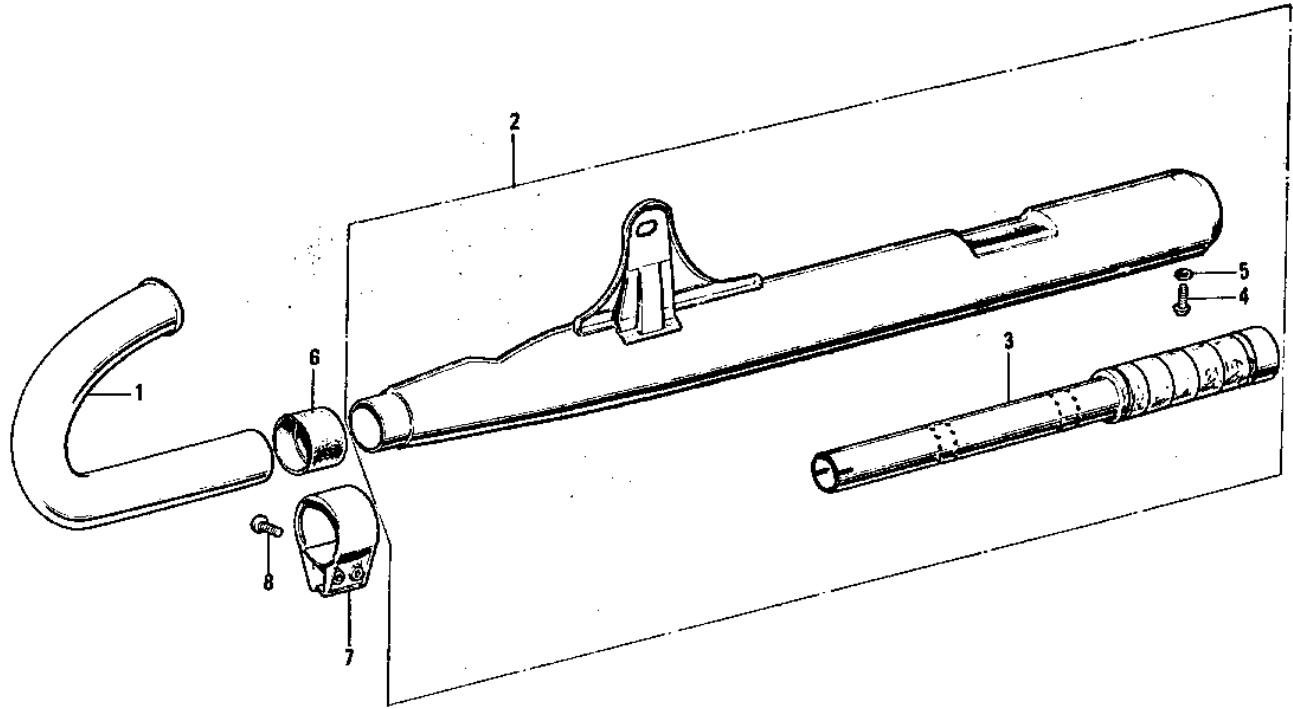

## 1974 G3SS-D PARTS DIAGRAM

AIR CLEANER/MUFFLER ('74-'75)

## 1974 G3SS-D PARTS LIST

AIR CLEANER/MUFFLER ('74-'75)

ITEM NAME	PART NUMBER	QUANTITY
PIPE EXHAUST (Ref # 1)	18049-021	1
MUFFLER ASSY (Ref # 2)	18001-116	1
BAFFLE TUBE (Ref # 3)	18033-057	1
SCREW PAN HEAD 6X8 (Ref # 4)	220B0608	1
WASHER SPRING 6MM (Ref # 5)	461F0600	2
CONNECTOR MUFFLER (Ref # 6)	18043-008	1
HOLDER-MFLR CONECT,CR (Ref # 7)	18044-004-79	1
SCREW PAN HEAD 6X25 (Ref # 8)	220B0625	2
AIR CLEANER ASSY (Ref # 9)	11010-036	1
BOLT-UPSET,6X12 (Ref # 10)	112G0612	1
WASHER PLAIN 6MM (Ref # 12)	410B0600	1
CAP A-AIR CLEANER (Ref # 13)	11012-012	1
BODY-AIR CLEANER (Ref # 14)	11011-009	1
ELEMENT,AIR,CLNR (Ref # 15)	11013-027	1
CAP AIR CLEANER B (Ref # 16)	11012-013	1
CLAMP AIR CLEANER (Ref # 17)	92037-018	1