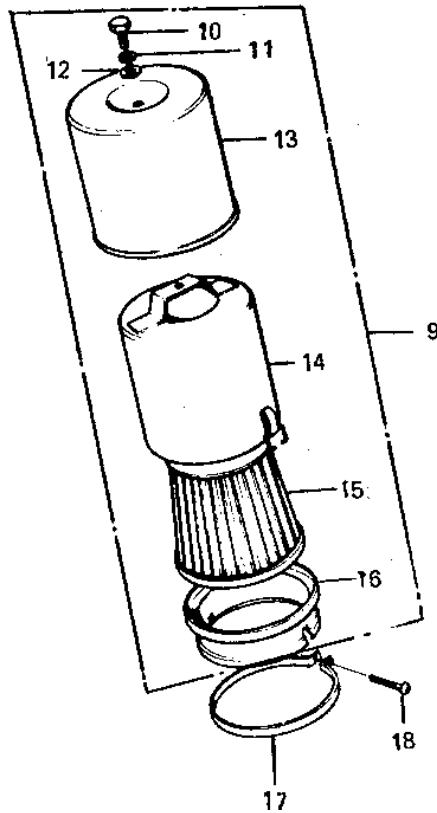

1974 G3SS-D PARTS DIAGRAM

AIR CLEANER/MUFFLER ('74-'75)

 **FRONT**

1974 G3SS-D PARTS LIST

AIR CLEANER/MUFFLER ('74-'75)

ITEM NAME	PART NUMBER	QUANTITY
PIPE EXHAUST (Ref # 1)	18049-021	1
MUFFLER ASSY (Ref # 2)	18001-116	1
BAFFLE TUBE (Ref # 3)	18033-057	1
SCREW PAN HEAD 6X8 (Ref # 4)	220B0608	1
WASHER SPRING 6MM (Ref # 5)	461F0600	1
CONNECTOR MUFFLER (Ref # 6)	18043-008	1
HOLDER-MFLR CONECT,CR (Ref # 7)	18044-004-79	1
SCREW PAN HEAD 6X25 (Ref # 8)	220B0625	2
AIR CLEANER ASSY (Ref # 9)	11010-036	1
BOLT-UPSET,6X12 (Ref # 10)	112G0612	1
WASHER SPRING 6MM (Ref # 11)	461F0600	1
WASHER PLAIN 6MM (Ref # 12)	410B0600	1
CAP A-AIR CLEANER (Ref # 13)	11012-012	1
BODY-AIR CLEANER (Ref # 14)	11011-009	1
ELEMENT,AIR,CLNR (Ref # 15)	11013-027	1
CAP AIR CLEANER B (Ref # 16)	11012-013	1
CLAMP AIR CLEANER (Ref # 17)	92037-018	1
SCREW PAN HEAD 6X25 (Ref # 18)	220B0625	1