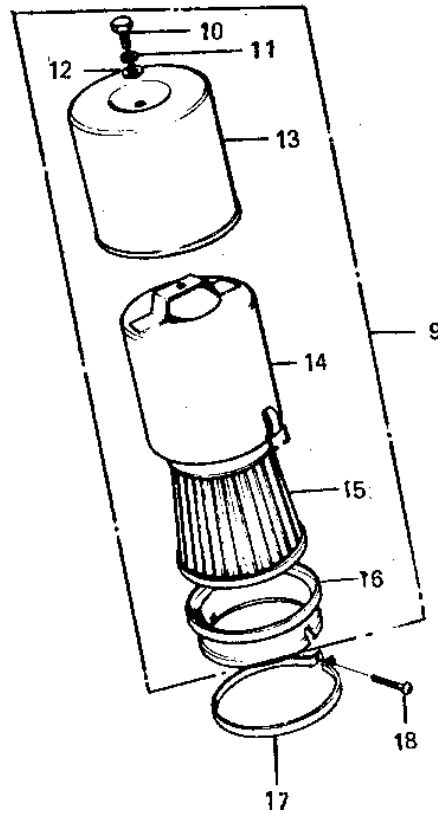

## 1974 G3SS-D PARTS DIAGRAM

AIR CLEANER/MUFFLER ('74-'75)

## 1974 G3SS-D PARTS LIST

AIR CLEANER/MUFFLER ('74-'75)

ITEM NAME	PART NUMBER	QUANTITY
PIPE EXHAUST (Ref # 1)	18049-021	1
MUFFLER ASSY (Ref # 2)	18001-116	1
BAFFLE TUBE (Ref # 3)	18033-057	1
SCREW PAN HEAD 6X8 (Ref # 4)	220B0608	1
WASHER SPRING 6MM (Ref # 5)	461F0600	2
CONNECTOR MUFFLER (Ref # 6)	18043-008	1
HOLDER-MFLR CONECT,CR (Ref # 7)	18044-004-79	1
SCREW PAN HEAD 6X25 (Ref # 8)	220B0625	2
AIR CLEANER ASSY (Ref # 9)	11010-036	1
BOLT-UPSET,6X12 (Ref # 10)	112G0612	1
WASHER PLAIN 6MM (Ref # 12)	410B0600	1
CAP A-AIR CLEANER (Ref # 13)	11012-012	1
BODY-AIR CLEANER (Ref # 14)	11011-009	1
ELEMENT,AIR,CLNR (Ref # 15)	11013-027	1
CAP AIR CLEANER B (Ref # 16)	11012-013	1
CLAMP AIR CLEANER (Ref # 17)	92037-018	1