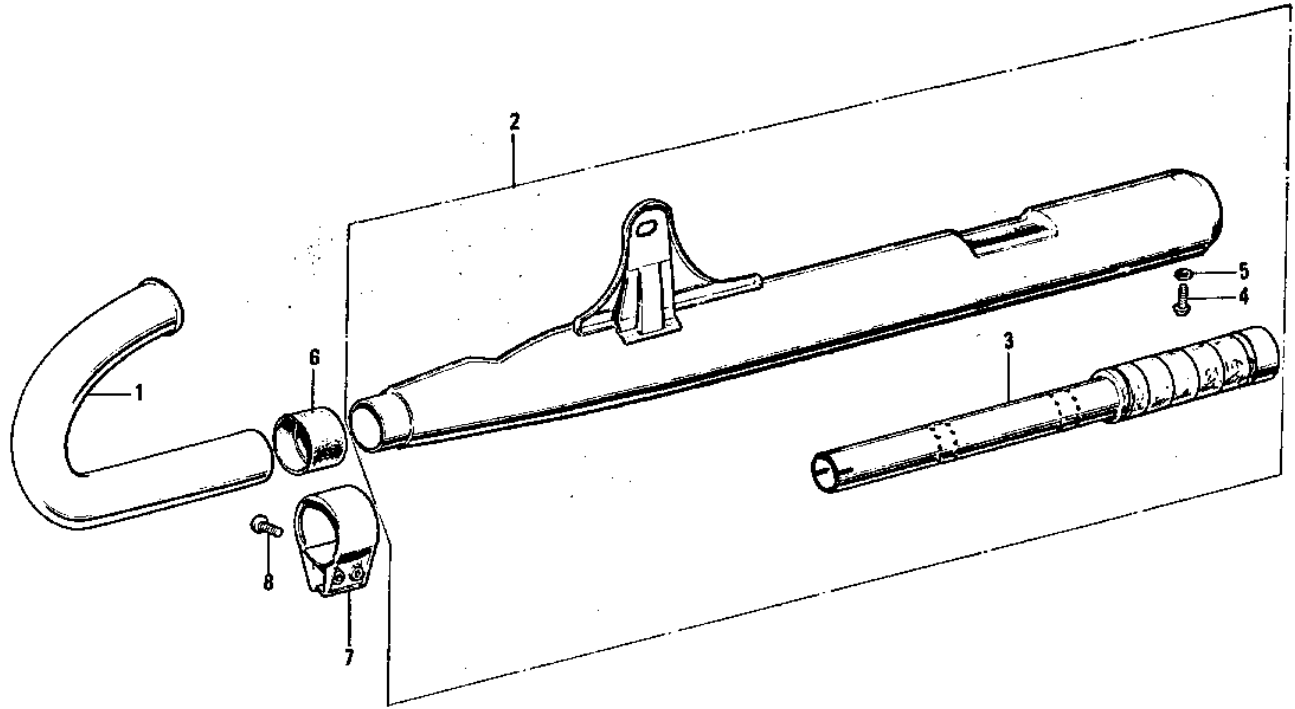

1974 G3SS-D PARTS DIAGRAM

AIR CLEANER/MUFFLER ('74-'75)

 **FRONT**

1974 G3SS-D PARTS LIST

AIR CLEANER/MUFFLER ('74-'75)

ITEM NAME	PART NUMBER	QUANTITY
PIPE EXHAUST (Ref # 1)	18049-021	1
MUFFLER ASSY (Ref # 2)	18001-116	1
BAFFLE TUBE (Ref # 3)	18033-057	1
SCREW PAN HEAD 6X8 (Ref # 4)	220B0608	1
WASHER SPRING 6MM (Ref # 5)	461F0600	1
CONNECTOR MUFFLER (Ref # 6)	18043-008	1
HOLDER-MFLR CONECT,CR (Ref # 7)	18044-004-79	1
SCREW PAN HEAD 6X25 (Ref # 8)	220B0625	2
AIR CLEANER ASSY (Ref # 9)	11010-036	1
BOLT-UPSET,6X12 (Ref # 10)	112G0612	1
WASHER SPRING 6MM (Ref # 11)	461F0600	1
WASHER PLAIN 6MM (Ref # 12)	410B0600	1
CAP A-AIR CLEANER (Ref # 13)	11012-012	1
BODY-AIR CLEANER (Ref # 14)	11011-009	1
ELEMENT,AIR,CLNR (Ref # 15)	11013-027	1
CAP AIR CLEANER B (Ref # 16)	11012-013	1
CLAMP AIR CLEANER (Ref # 17)	92037-018	1
SCREW PAN HEAD 6X25 (Ref # 18)	220B0625	1