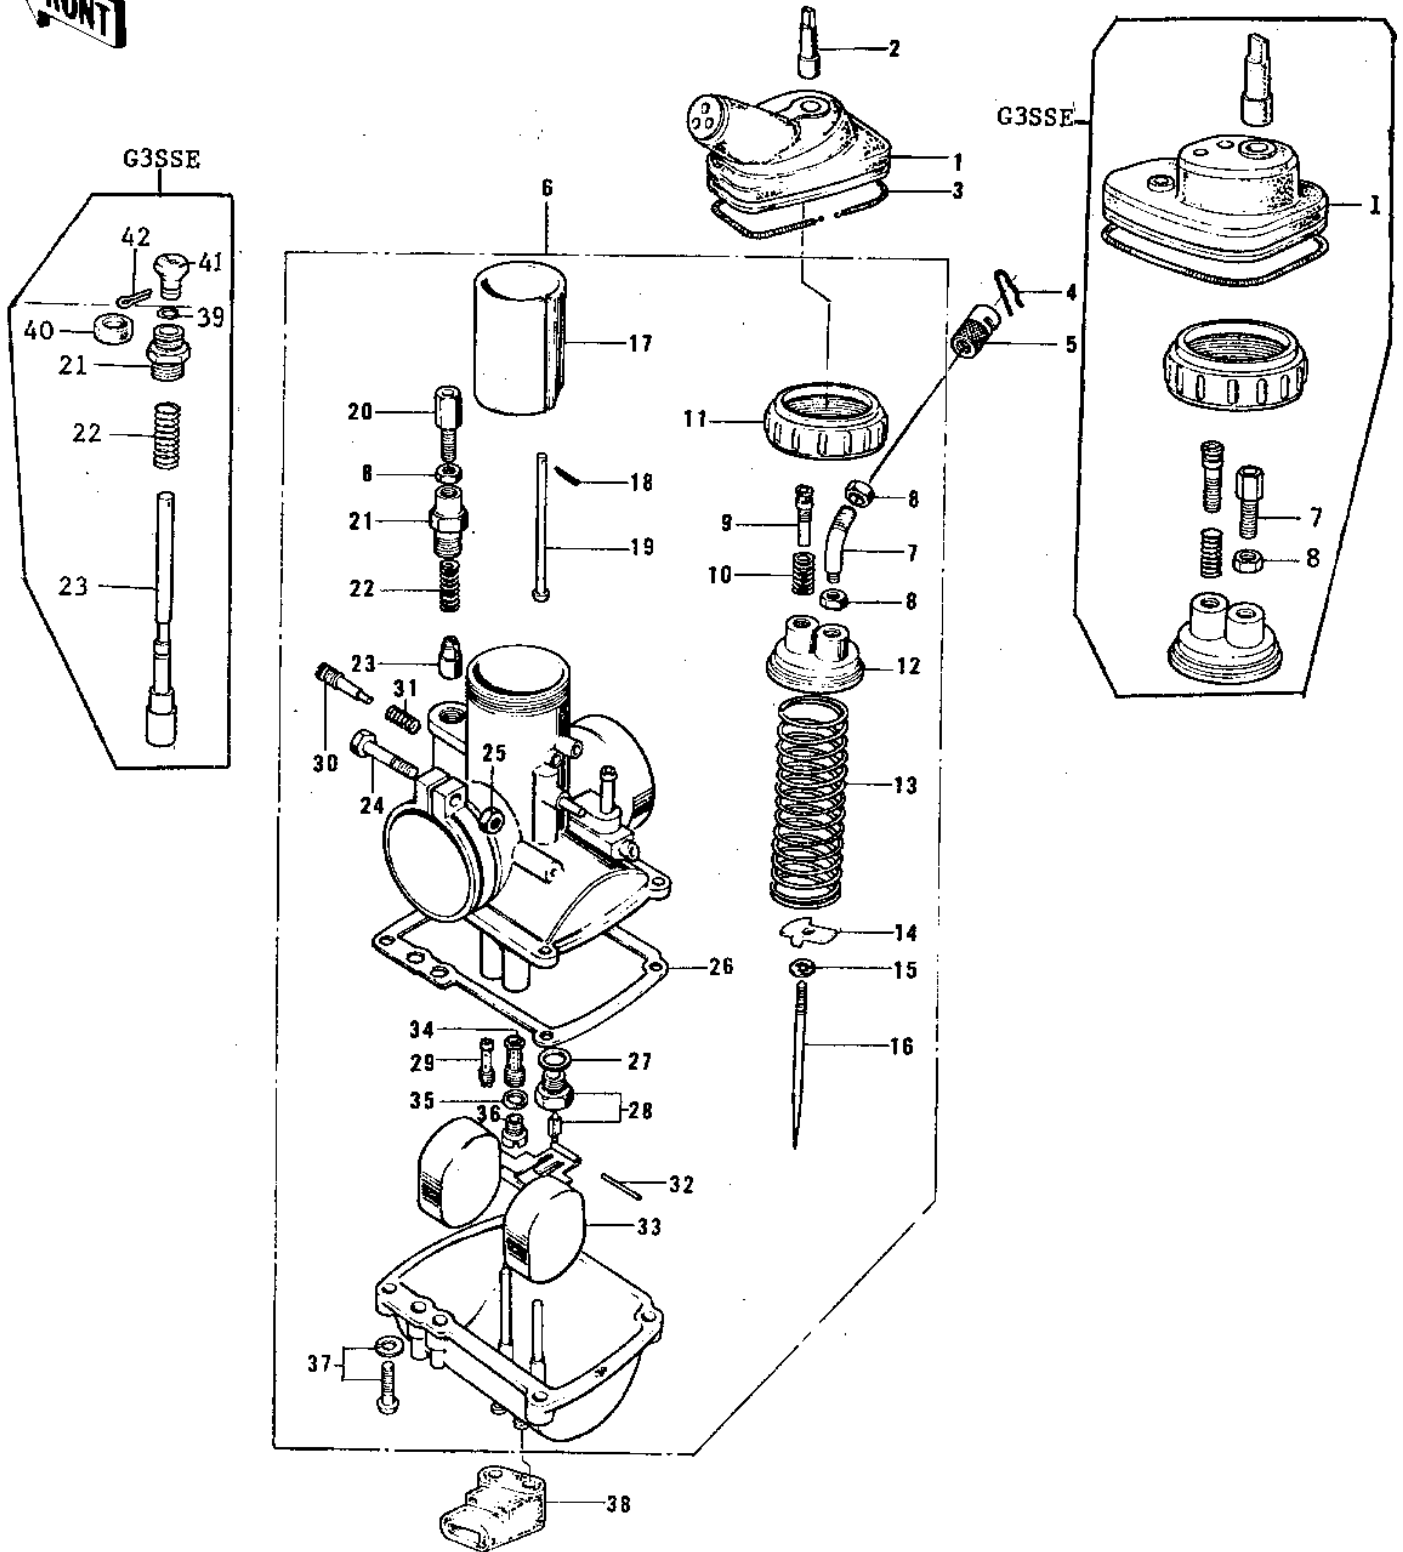

1969 Bushmaster PARTS DIAGRAM

CARBURETOR ('74-'75)