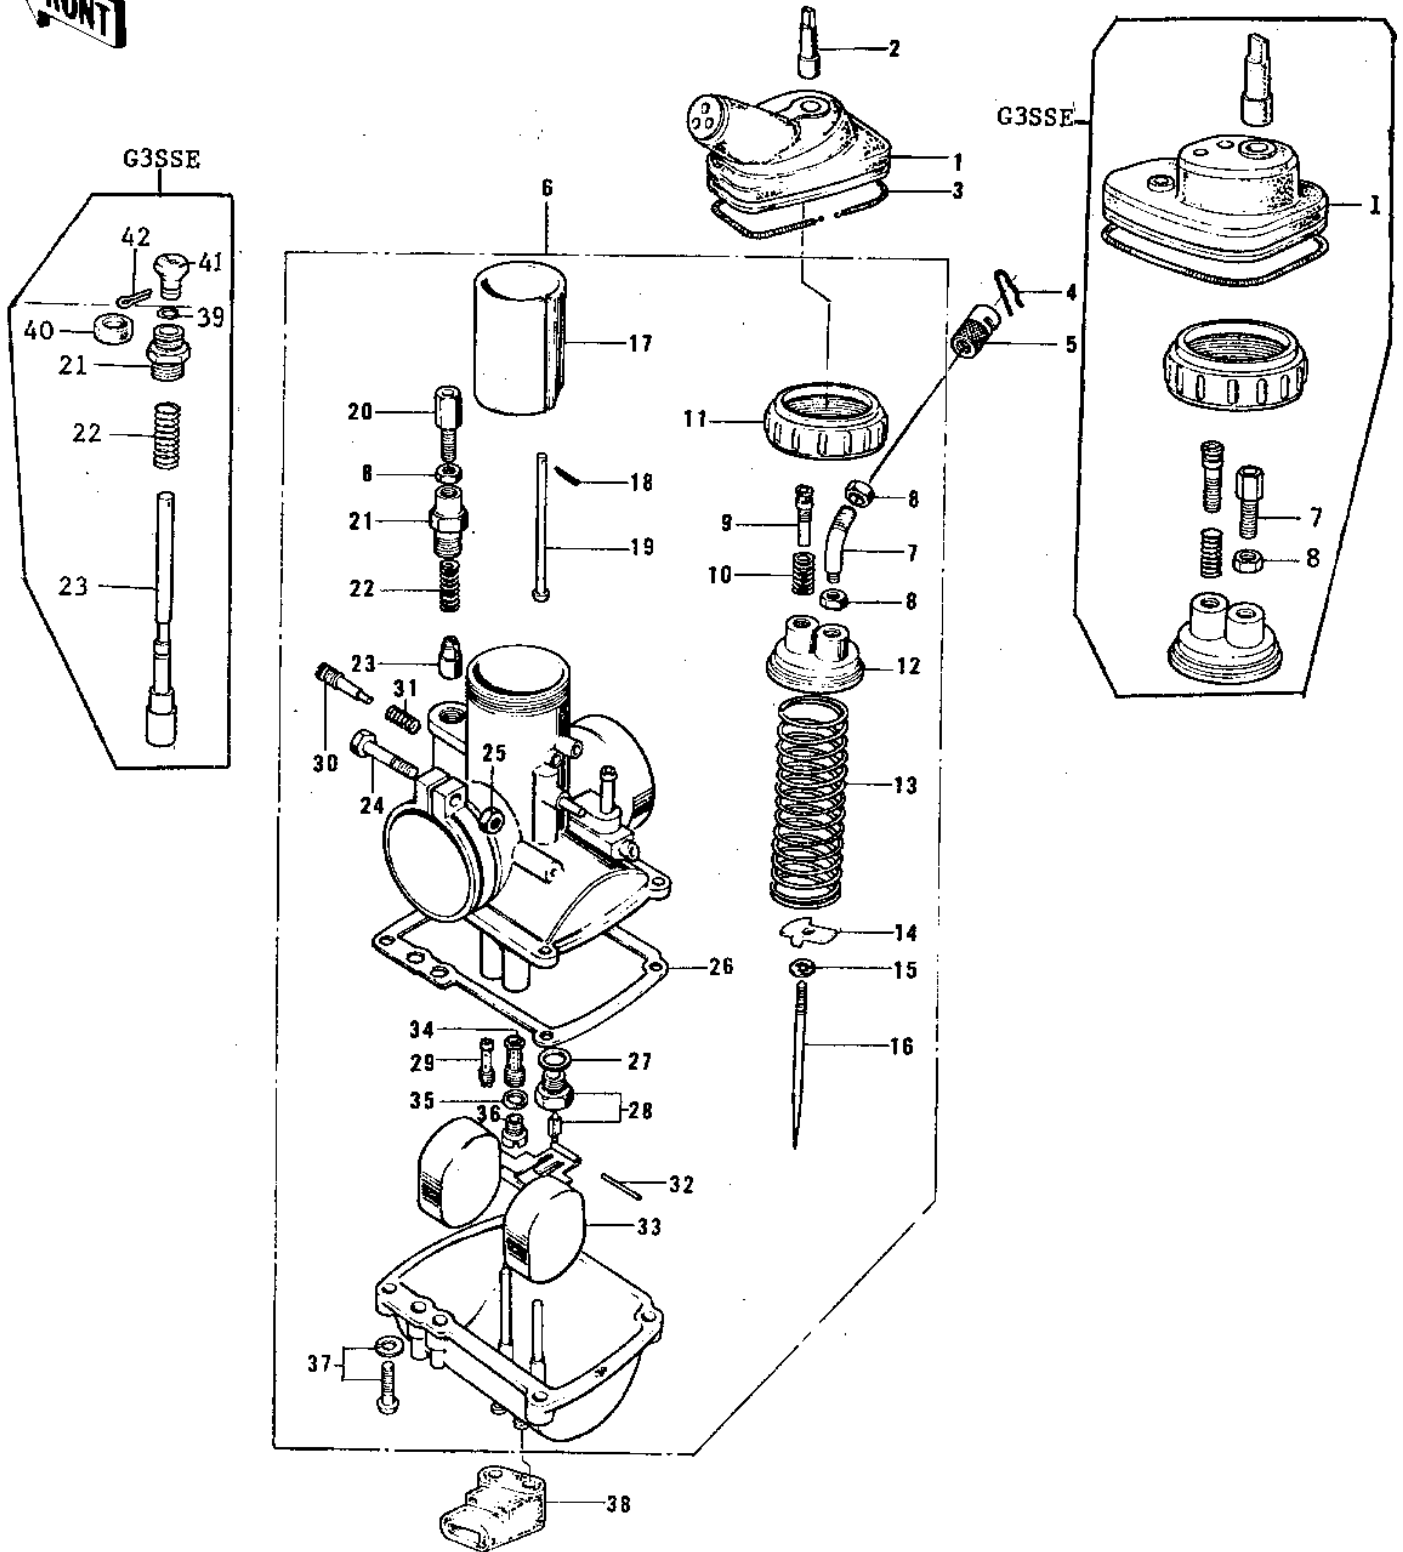

1969 Bushmaster PARTS LIST

CARBURETOR ('74-'75)

ITEM NAME	PART NUMBER	QUANTITY
PLUNGER,STARTER (Ref # 23)	16016-012	1
SCREW CLAMP (Ref # 24)	16010-004	1
NUT 6MM (Ref # 25)	311B0600	1
GASKET,FLOAT CHAMBER (Ref # 26)	16019-021	1
WASHER VALVE SEAT (Ref # 27)	16029-002	1
FLOAT VALVE ASSY (Ref # 28)	16030-001	1
PILOT JET #17.5 ISO (Ref # 29)	92064-020	1
SCREW PILOT AIR ADJST (Ref # 30)	16014-002	1
SPRING-THR STOP SCREW (Ref # 31)	16022-007	1
FLOAT PIN (Ref # 32)	16032-003	1
FLOAT (Ref # 33)	16031-015	1
NEEDLE JET O-Z (Ref # 34)	16017-068	1
WASHER MAIN JET (Ref # 35)	16034-001	1
MAIN JET,#77.5R (Ref # 36)	92063-1032	1
GROMMET,OVER FLOW (Ref # 38)	16136-007	1
CIRCLIP (Ref # 39)	92037-1077	1
CAP,STARTER PLUNGER (Ref # 40)	16036-012	1
KNOB,CARBURETOR (Ref # 41)	92077-022	1
PIN COTTER 1.6X15 (Ref # 42)	550D1615	1