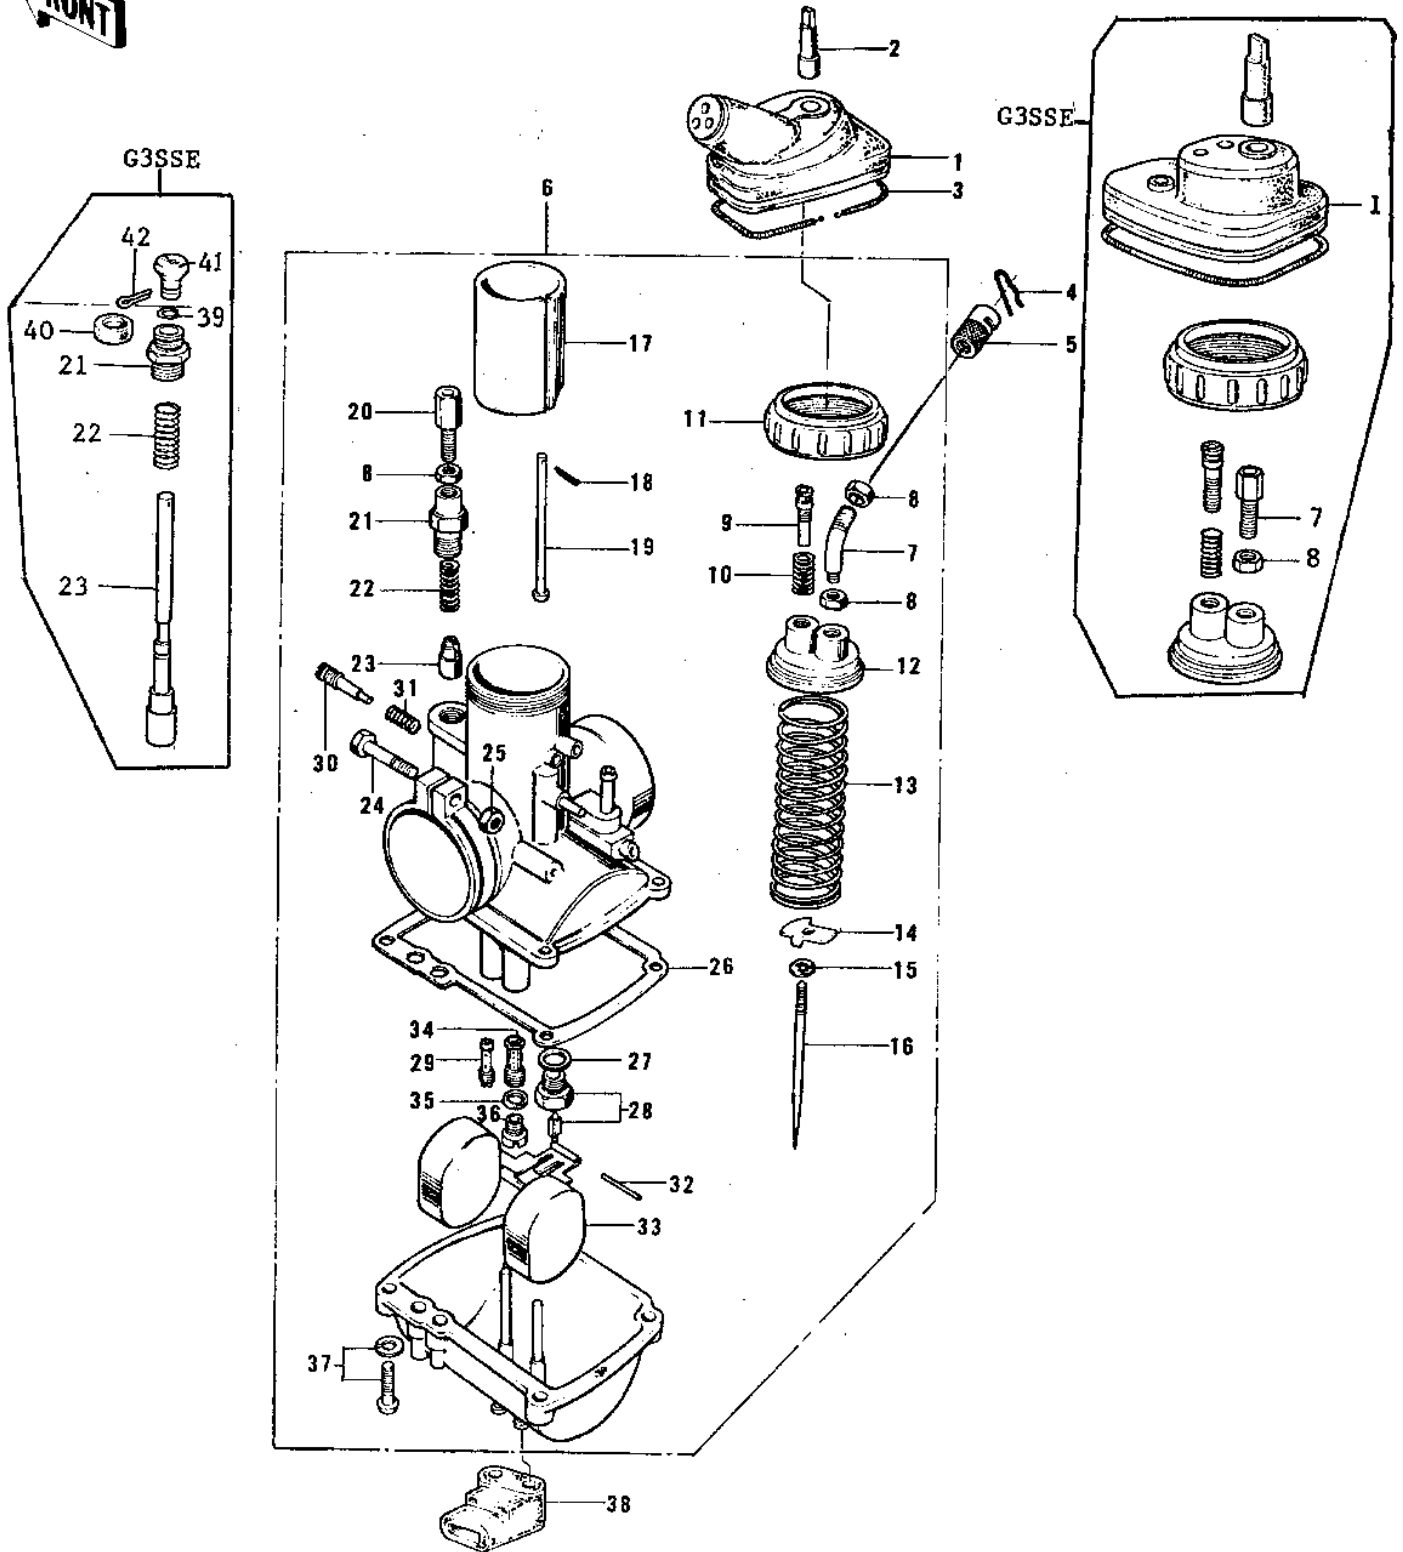

1974 G3SS-D PARTS DIAGRAM

CARBURETOR ('74-'75)

1974 G3SS-D PARTS LIST

CARBURETOR ('74-'75)

ITEM NAME	PART NUMBER	QUANTITY
CAP,CARBURETOR (Ref # 1)	14038-033	1
CAP,CARBURETOR (Ref # 1)	14038-035	1
PLUG,CARBURETOR CAP (Ref # 2)	16147-001	1
SPRING COIL (Ref # 3)	92081-047	1
CIRCLIP (Ref # 4)	92036-018	1
CABLE ADJUSTER (Ref # 5)	16002-007	1
CARBURETOR ASSY (Ref # 6)	16001-194	1
CARBURETOR ASSY, (Ref # 6)	16001-230	1
CABLE GUIDE (Ref # 7)	16077-001	1
CABLE ADJUSTER (Ref # 7)	16002-002	2
NUT CABLE ADJUST LOCK (Ref # 8)	16003-004	2
SCREW THROTTLE STOP (Ref # 9)	16021-007	1
SPRING THR STOP SCREW (Ref # 10)	16022-005	1
CAP MIXING CHAMBER (Ref # 11)	16004-010	1
TOP MIXING CHAMBER (Ref # 12)	16005-005	1
SPRING THROTTLE VALVE (Ref # 13)	16006-013	1
SPRING SEAT,THRTL TL (Ref # 14)	16007-020	1
CIRCLIP (Ref # 15)	16008-010	1
JET NEEDLE 4EJ7 (Ref # 16)	16009-059	1
VALVE,THROTTLE CA2.0 (Ref # 17)	16025-057	1
PIN COTTER 1.2X10 (Ref # 18)	550D1210	1
ROD,THROTTLE VLV STP (Ref # 19)	16024-012	1
CAP STARTER PLUNGER (Ref # 21)	16012-004	1
CAP,STARTER PLUNGER (Ref # 21)	16012-021	1
SPRING-PLUNGER (Ref # 22)	16013-003	1
SPRING,STARTER PLUNGR (Ref # 22)	16013-010	1
PLUNGER-ENRICHNER (Ref # 23)	16016-002	1
PLUNGER,STARTER (Ref # 23)	16016-012	1
SCREW CLAMP (Ref # 24)	16010-004	1