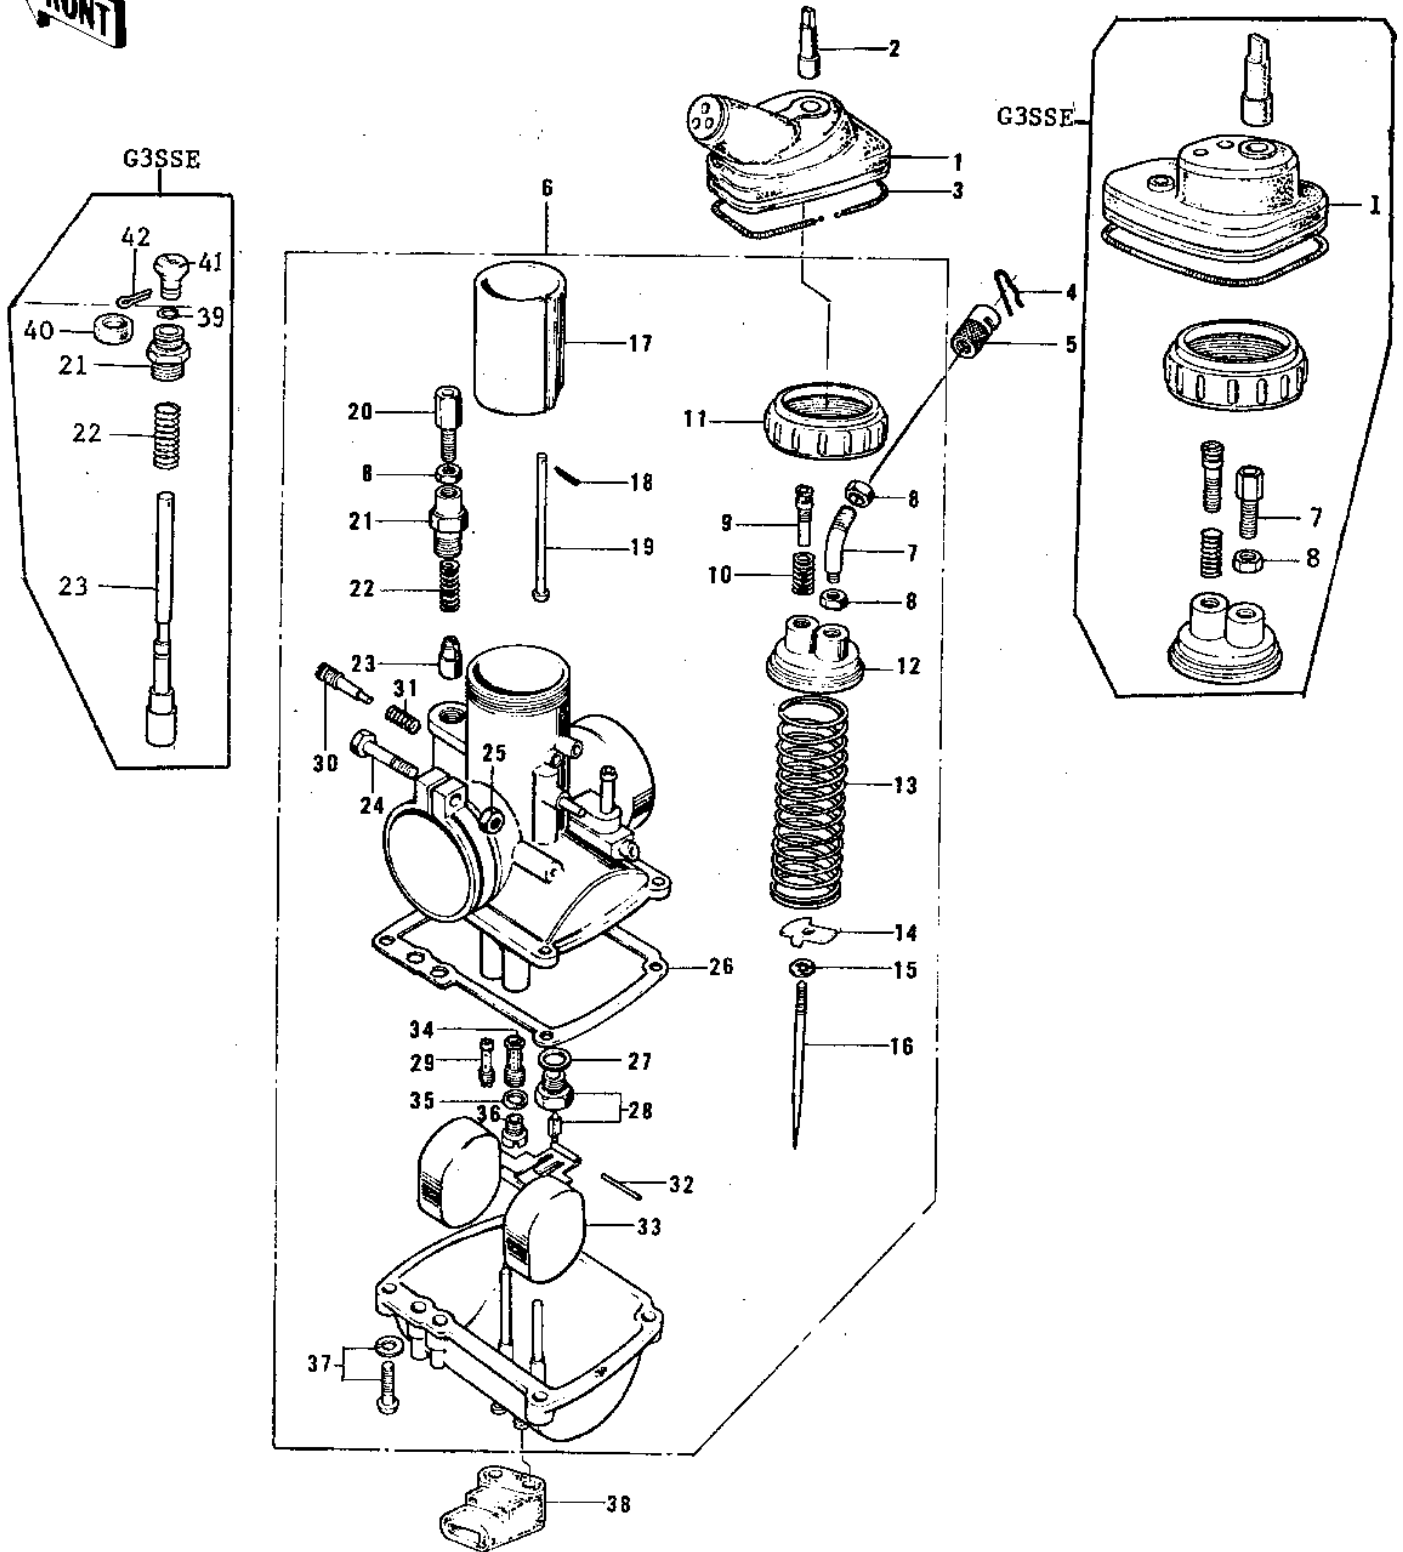

## 1971 G3SS-A PARTS LIST

CARBURETOR ('74-'75)

| ITEM NAME                        | PART NUMBER | QUANTITY |
|----------------------------------|-------------|----------|
| CAP,CARBURETOR (Ref # 1)         | 14038-033   | 1        |
| CAP,CARBURETOR (Ref # 1)         | 14038-035   | 1        |
| PLUG,CARBURETOR CAP (Ref # 2)    | 16147-001   | 1        |
| SPRING COIL (Ref # 3)            | 92081-047   | 1        |
| CIRCLIP (Ref # 4)                | 92036-018   | 1        |
| CABLE ADJUSTER (Ref # 5)         | 16002-007   | 1        |
| CARBURETOR ASSY (Ref # 6)        | 16001-194   | 1        |
| CARBURETOR ASSY, (Ref # 6)       | 16001-230   | 1        |
| CABLE GUIDE (Ref # 7)            | 16077-001   | 1        |
| CABLE ADJUSTER (Ref # 7)         | 16002-002   | 2        |
| NUT CABLE ADJUST LOCK (Ref # 8)  | 16003-004   | 2        |
| SCREW THROTTLE STOP (Ref # 9)    | 16021-007   | 1        |
| SPRING THR STOP SCREW (Ref # 10) | 16022-005   | 1        |
| CAP MIXING CHAMBER (Ref # 11)    | 16004-010   | 1        |
| TOP MIXING CHAMBER (Ref # 12)    | 16005-005   | 1        |
| SPRING THROTTLE VALVE (Ref # 13) | 16006-013   | 1        |
| SPRING SEAT,THRTL TL (Ref # 14)  | 16007-020   | 1        |
| CIRCLIP (Ref # 15)               | 16008-010   | 1        |
| JET NEEDLE 4EJ7 (Ref # 16)       | 16009-059   | 1        |
| VALVE,THROTTLE CA2.0 (Ref # 17)  | 16025-057   | 1        |
| PIN COTTER 1.2X10 (Ref # 18)     | 550D1210    | 1        |
| ROD,THROTTLE VLV STP (Ref # 19)  | 16024-012   | 1        |
| CAP STARTER PLUNGER (Ref # 21)   | 16012-004   | 1        |
| CAP,STARTER PLUNGER (Ref # 21)   | 16012-021   | 1        |
| SPRING-PLUNGER (Ref # 22)        | 16013-003   | 1        |
| SPRING,STARTER PLUNGR (Ref # 22) | 16013-010   | 1        |
| PLUNGER-ENRICHNER (Ref # 23)     | 16016-002   | 1        |
| PLUNGER,STARTER (Ref # 23)       | 16016-012   | 1        |
| SCREW CLAMP (Ref # 24)           | 16010-004   | 1        |