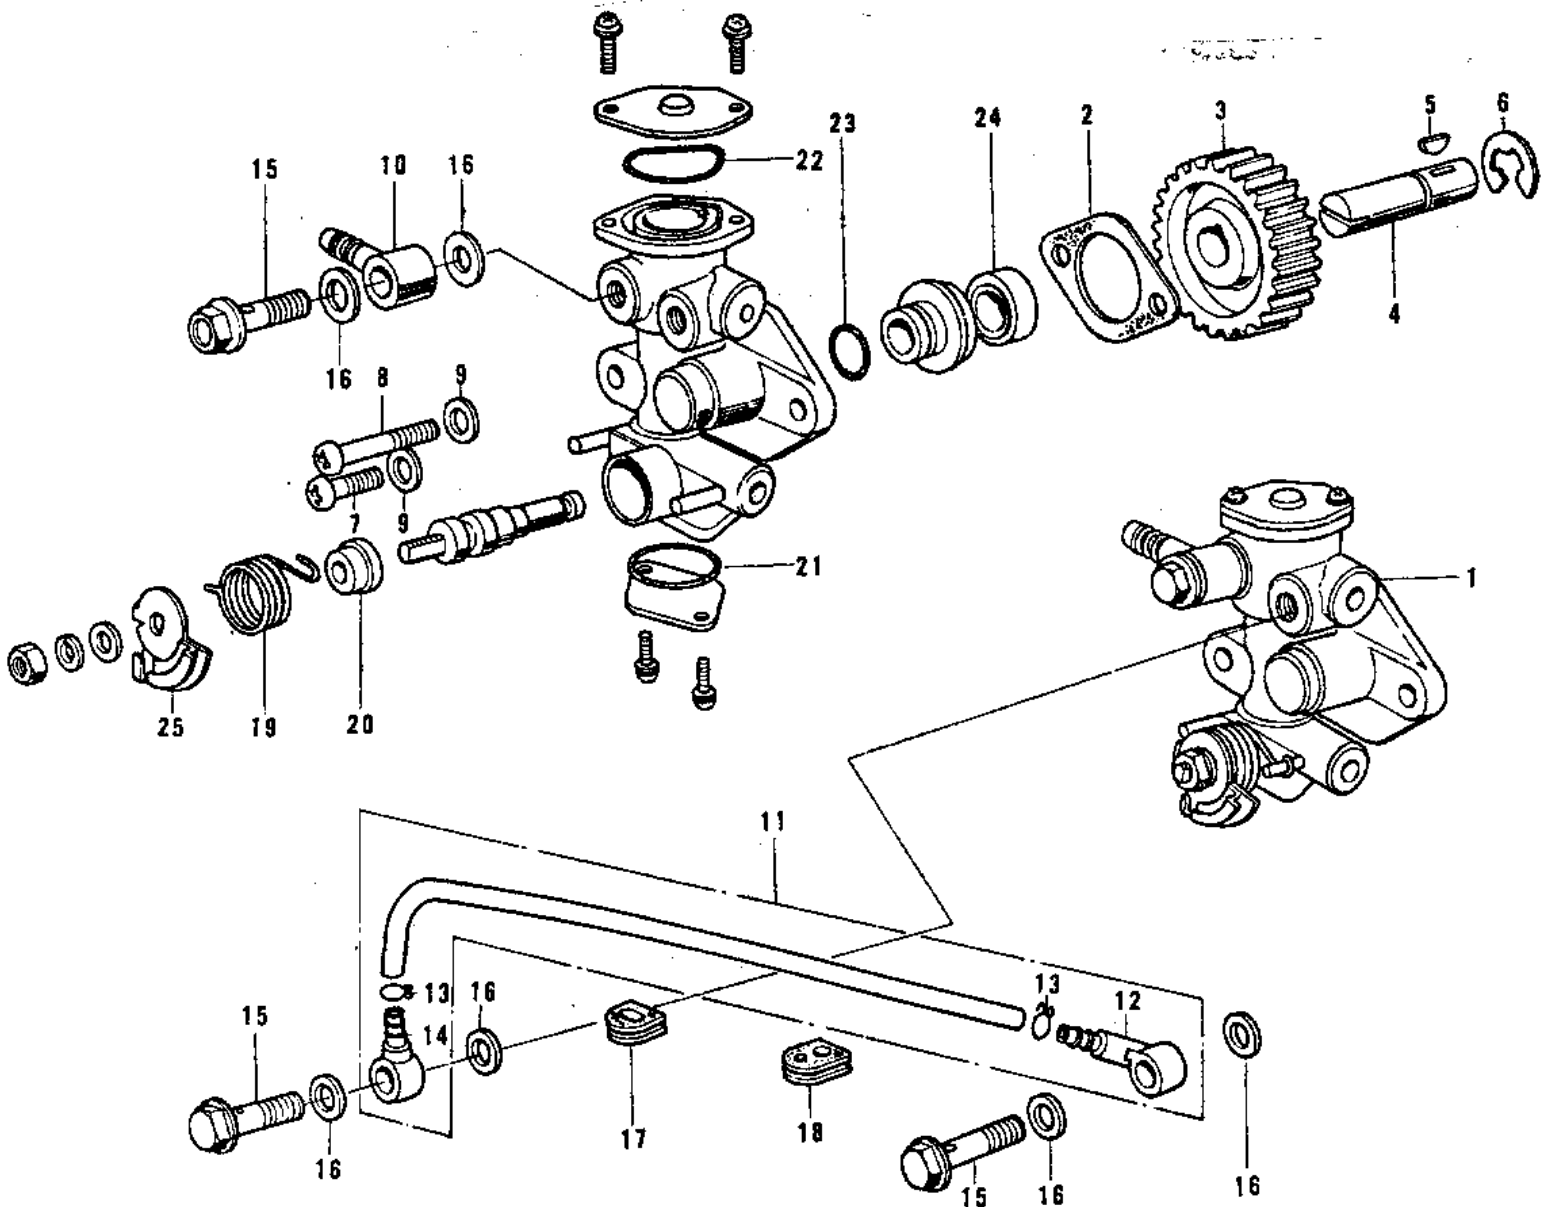

## PARTS DIAGRAM

### OIL PUMP ('74-'75)

## PARTS LIST

### OIL PUMP ('74-'75)

ITEM NAME	PART NUMBER	QUANTITY
PUMP ASSY, OIL (Ref # 1)	16082-067	1
GASKET,OIL PUMP (Ref # 2)	11060-1160	1
GEAR OIL PUMP (Ref # 3)	16085-004	1
SHAFT OIL PUMP (Ref # 4)	16086-001	1
WOODRUFF KEY (Ref # 5)	510A3100	1
CIRCLIP 9MM (Ref # 6)	482K9000	1
SCREW-PAN-CROS (Ref # 7)	220B0514	1
SCREW PAN CROSS,5X28 (Ref # 8)	220B0528	1
WASHER OIL PUMP (Ref # 9)	92022-037	2
CONNECTOR BANJO (Ref # 10)	92061-009	1
PIPE,OIL (Ref # 11)	16134-021	1
VALVE,CHECK (Ref # 12)	16128-009	1
CLAMP,OIL PIPE (Ref # 13)	92036-022	2
CONNECTOR,OIL PIPE (Ref # 14)	92061-018	1
BOLT-BANJO,6MM (Ref # 15)	92060-013	3
WASHER OIL PUMP BANJO (Ref # 16)	92022-077	6
GROMMET WIRING HARN (Ref # 17)	21017-002	1
GROMMET,OIL PIPE (Ref # 18)	92071-067	1
SPRING,OIL PUMP LEVER (Ref # 19)	16093-006	1
SEAL-OIL,CAMSHAFT,"X" (Ref # 20)	92049-1294	1
"O" RING,LOWER CAP (Ref # 21)	16090-003	1
"O" RING,UPPER CAP (Ref # 22)	16088-002	1
"O" RING,OIL PUMP SHT (Ref # 23)	16090-002	1
OIL SEAL OIL PUMP SHT (Ref # 24)	16091-001	1
LEVER,OIL PUMP CABLE (Ref # 25)	16096-012	1