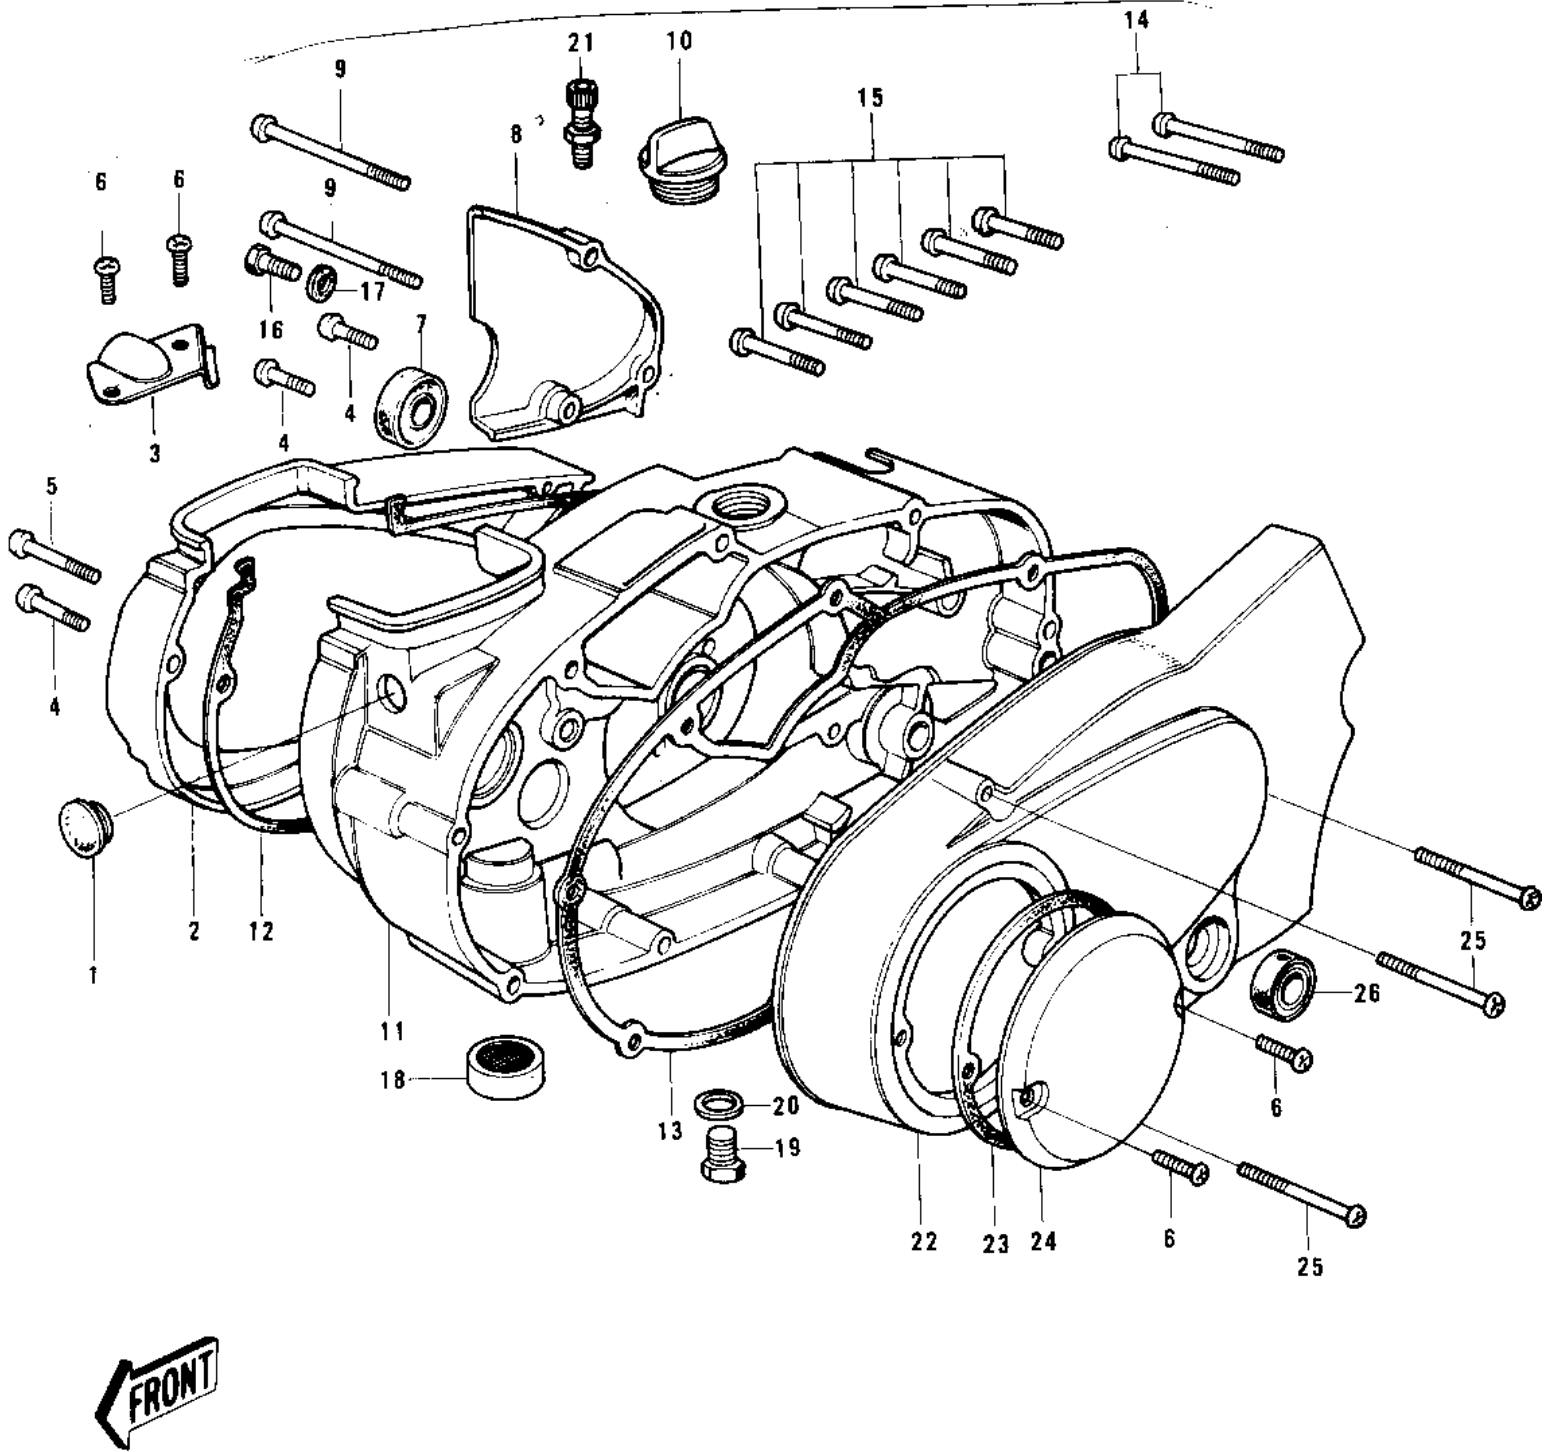

1969 Bushmaster PARTS DIAGRAM

ENGINE COVERS ('74-'75)

1969 Bushmaster PARTS LIST

ENGINE COVERS ('74-'75)

ITEM NAME	PART NUMBER	QUANTITY
CAP CARB MOUNT HOLE (Ref # 1)	14039-001	1
COVER,CARB BARREL (Ref # 2)	14030-1005	1
COVER,CLUTCH CABLE (Ref # 3)	14076-005	1
SCREW PAN HEAD 6X20 (Ref # 4)	220B0620	1
SCREW PAN HEAD 6X35 (Ref # 5)	220B0635	1
SCREW PAN HEAD 6X12 (Ref # 6)	220B0612	1
OIL SEAL TB14257 (Ref # 7)	653B142507	1
COVER,OIL PUMP,BUFF (Ref # 8)	14030-050-80	1
SCREW PAN HEAD 6X75 (Ref # 9)	220B0675	1
FILLER,OIL (Ref # 10)	16115-018	1
COVER,R.H,ENG,BARREL (Ref # 11)	14032-1017	1
GASKET,CARBURETOR COV (Ref # 12)	11060-1201	1
GASKET,CLUTCH COVER (Ref # 13)	11060-1198	1
SCREW PAN HEAD 6X45 (Ref # 14)	220B0645	1
SCREW PAN HEAD 6X30 (Ref # 15)	220B0630	1
BOLT,HEX HEAD,6X14 (Ref # 16)	92001-121	1
WASHER OIL PUMP BANJO (Ref # 17)	92022-077	1
DRAIN,FUEL (Ref # 18)	16116-006	1
PLUG OIL DRAIN (Ref # 19)	92067-001	1
GASKET CHECK VALVE (Ref # 20)	92065-058	1
ADJUSTER,CABLE (Ref # 21)	16002-012	1
COVER,GENERATOR (Ref # 22)	14031-1034	1
GASKET BREAKER COVER (Ref # 23)	14050-002	1
COVER-BRK POINT,CR (Ref # 24)	14027-007-79	1
SCREW PAN HEAD 6X40 (Ref # 25)	220B0640	1
SEAL-OIL (Ref # 26)	92049-1249	1