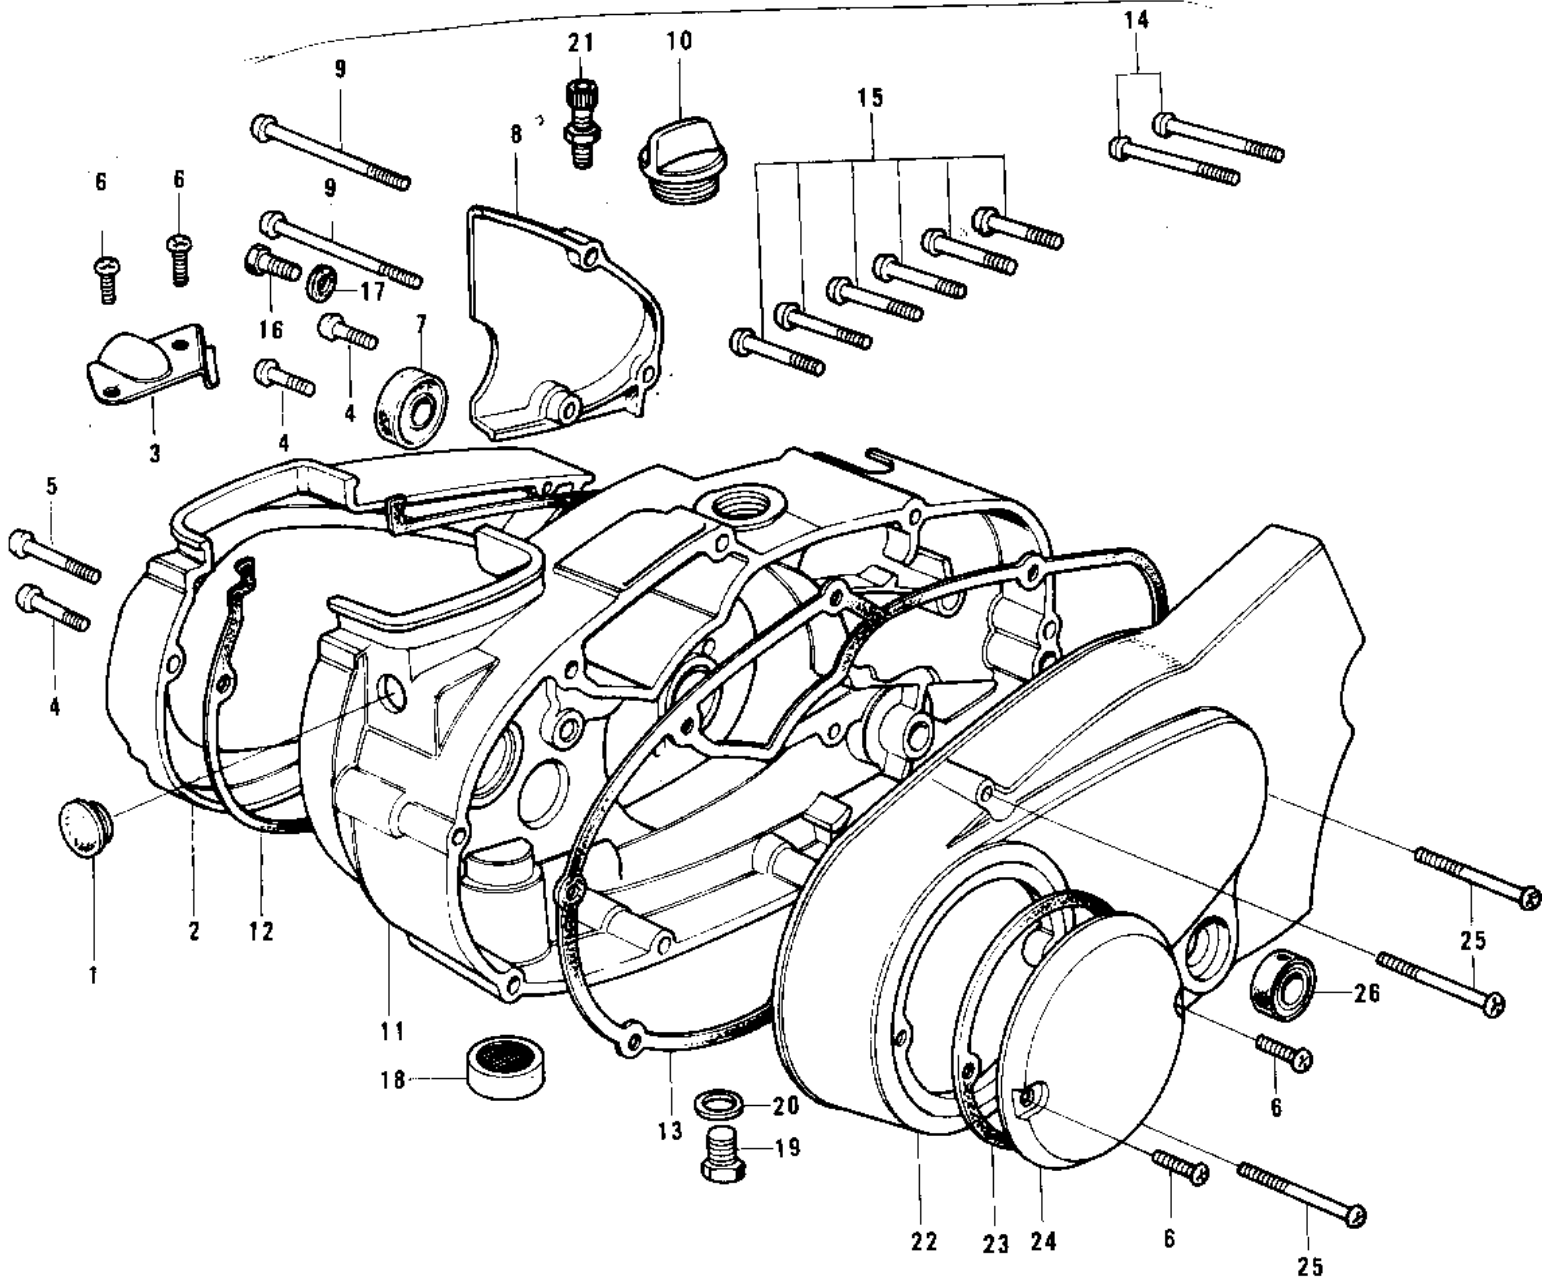

## 1974 G3SS-D PARTS DIAGRAM

ENGINE COVERS ('74-'75)

## 1974 G3SS-D PARTS LIST

ENGINE COVERS ('74-'75)

ITEM NAME	PART NUMBER	QUANTITY
CAP CARB MOUNT HOLE (Ref # 1)	14039-001	1
COVER,CARB BARREL (Ref # 2)	14030-1005	1
COVER,CLUTCH CABLE (Ref # 3)	14076-005	1
SCREW PAN HEAD 6X20 (Ref # 4)	220B0620	1
SCREW PAN HEAD 6X35 (Ref # 5)	220B0635	1
SCREW PAN HEAD 6X12 (Ref # 6)	220B0612	1
OIL SEAL TB14257 (Ref # 7)	653B142507	1
COVER,OIL PUMP,BUFF (Ref # 8)	14030-050-80	1
SCREW PAN HEAD 6X75 (Ref # 9)	220B0675	1
FILLER,OIL (Ref # 10)	16115-018	1
COVER,R.H,ENG,BARREL (Ref # 11)	14032-1017	1
GASKET,CARBURETOR COV (Ref # 12)	11060-1201	1
GASKET,CLUTCH COVER (Ref # 13)	11060-1198	1
SCREW PAN HEAD 6X45 (Ref # 14)	220B0645	1
SCREW PAN HEAD 6X30 (Ref # 15)	220B0630	1
BOLT,HEX HEAD,6X14 (Ref # 16)	92001-121	1
WASHER OIL PUMP BANJO (Ref # 17)	92022-077	1
DRAIN,FUEL (Ref # 18)	16116-006	1
PLUG OIL DRAIN (Ref # 19)	92067-001	1
GASKET CHECK VALVE (Ref # 20)	92065-058	1
ADJUSTER,CABLE (Ref # 21)	16002-012	1
COVER,GENERATOR (Ref # 22)	14031-1034	1
GASKET BREAKER COVER (Ref # 23)	14050-002	1
COVER-BRK POINT,CR (Ref # 24)	14027-007-79	1
SCREW PAN HEAD 6X40 (Ref # 25)	220B0640	1
SEAL-OIL (Ref # 26)	92049-1249	1