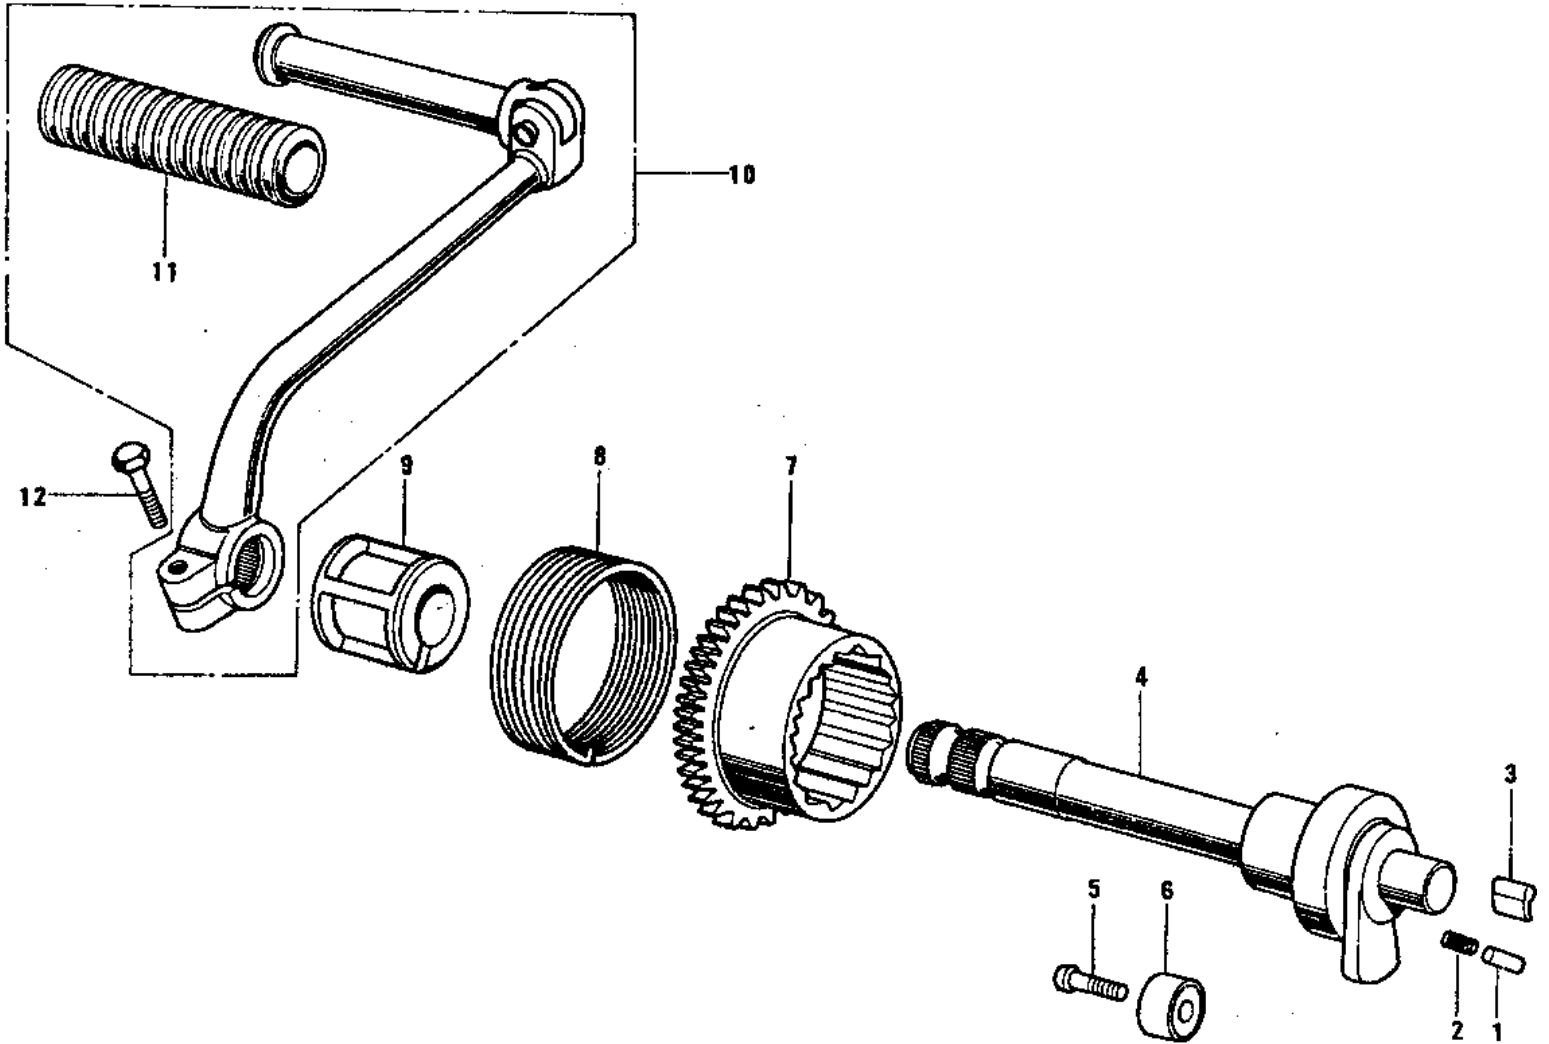

1969 Bushmaster PARTS DIAGRAM

KICKSTARTER MECHANISM ('74-'75)

1969 Bushmaster PARTS LIST

KICKSTARTER MECHANISM ('74-'75)

ITEM NAME	PART NUMBER	QUANTITY
P/N,KICKSTARTER PAWL (Ref # 1)	92043-013	1
SPRING KICK PAWL (Ref # 2)	92081-014	1
PAWL KICKSTARTER (Ref # 3)	13069-005	1
SHAFT-KICK (Ref # 4)	13066-1022	1
SCREW CNTSNK HD 6X20 (Ref # 5)	221B0620	1
STOPPER KICKSTARTER (Ref # 6)	13072-003	1
GEAR KICKSTARTER (Ref # 7)	13068-007	1
SPRING KICKSTARTER (Ref # 8)	92083-004	1
GUIDE KICK SPRING (Ref # 9)	13070-003	1
LEVER-ASSY-KICK PEDAL (Ref # 10)	13064-1044	1
RUBBER KICK PEDAL (Ref # 11)	13063-002	1
BOLT-SMALL-UPSET 8X25 (Ref # 12)	115G0825	1