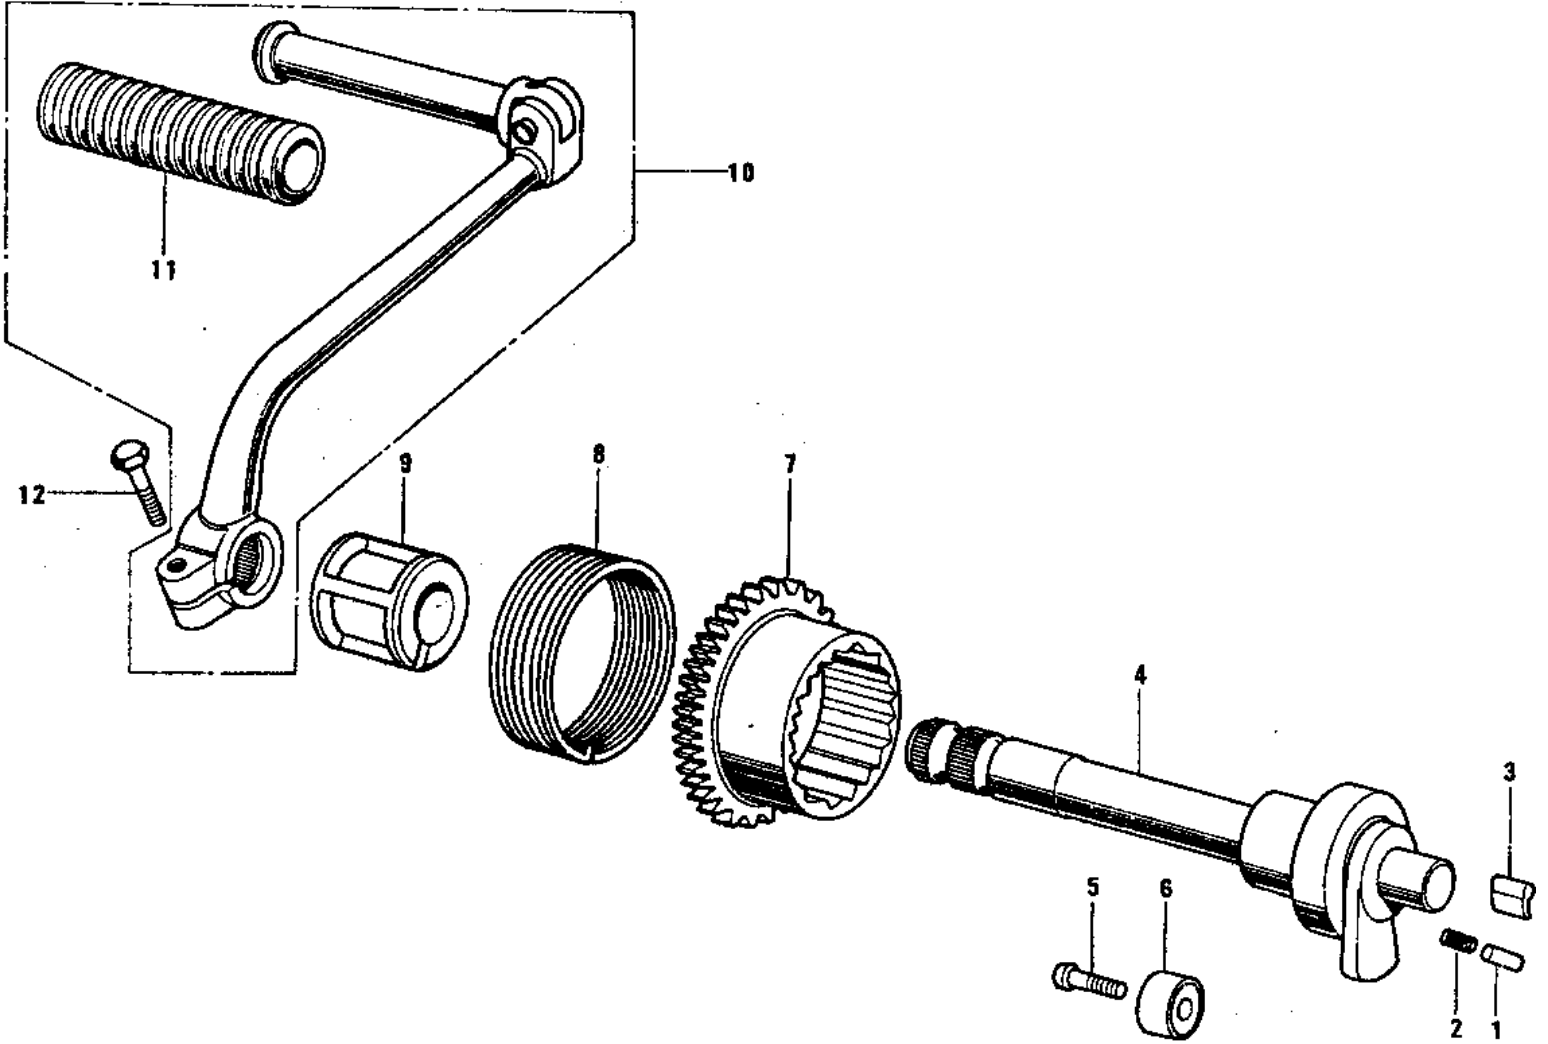

1969 Bushmaster PARTS DIAGRAM

KICKSTARTER MECHANISM (74-75)

1969 Bushmaster PARTS LIST

KICKSTARTER MECHANISM ('74-'75)

ITEM NAME	PART NUMBER	QUANTITY
P/N,KICKSTARTER PAWL (Ref # 1)	92043-013	1
SPRING KICK PAWL (Ref # 2)	92081-014	1
PAWL KICKSTARTER (Ref # 3)	13069-005	1
SHAFT-KICK (Ref # 4)	13066-1022	1
SCREW CNTSNK HD 6X20 (Ref # 5)	221B0620	1
STOPPER KICKSTARTER (Ref # 6)	13072-003	1
GEAR KICKSTARTER (Ref # 7)	13068-007	1
SPRING KICKSTARTER (Ref # 8)	92083-004	1
GUIDE KICK SPRING (Ref # 9)	13070-003	1
LEVER-ASSY-KICK PEDAL (Ref # 10)	13064-1044	1
RUBBER KICK PEDAL (Ref # 11)	13063-002	1
BOLT-SMALL-UPSET 8X25 (Ref # 12)	115G0825	1