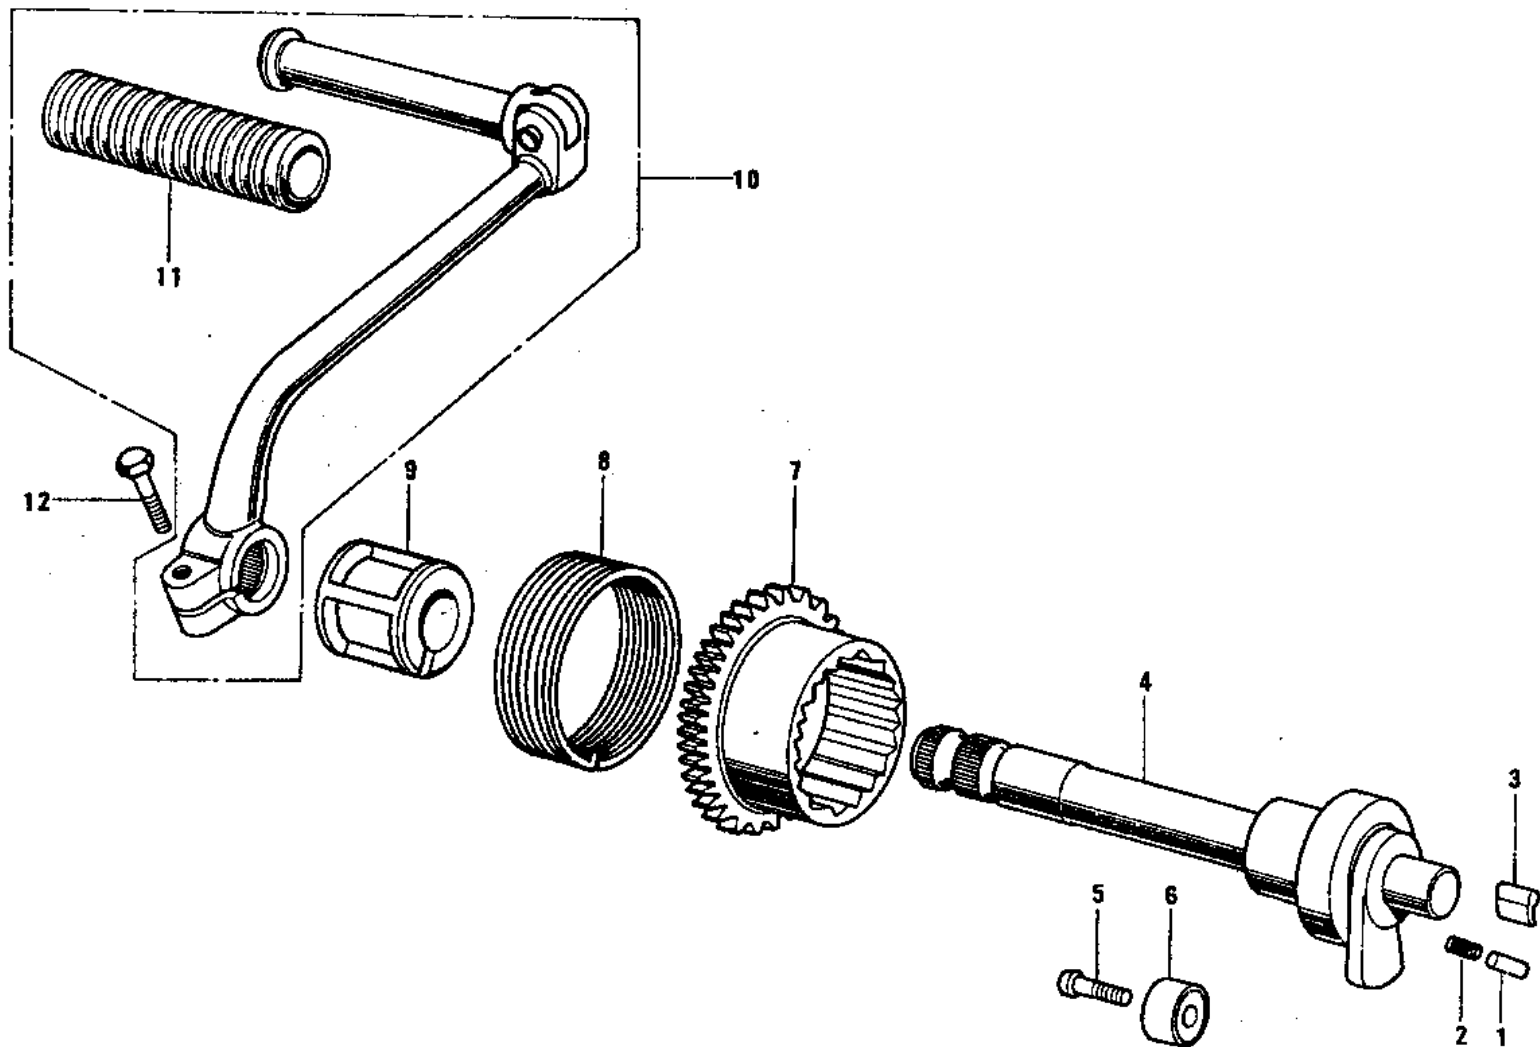

## 1974 G3SS-D PARTS DIAGRAM KICKSTARTER MECHANISM ('74-'75)

## 1974 G3SS-D PARTS LIST

KICKSTARTER MECHANISM ('74-'75)

ITEM NAME	PART NUMBER	QUANTITY
P/N,KICKSTARTER PAWL (Ref # 1)	92043-013	1
SPRING KICK PAWL (Ref # 2)	92081-014	1
PAWL KICKSTARTER (Ref # 3)	13069-005	1
SHAFT-KICK (Ref # 4)	13066-1022	1
SCREW CNTSNK HD 6X20 (Ref # 5)	221B0620	1
STOPPER KICKSTARTER (Ref # 6)	13072-003	1
GEAR KICKSTARTER (Ref # 7)	13068-007	1
SPRING KICKSTARTER (Ref # 8)	92083-004	1
GUIDE KICK SPRING (Ref # 9)	13070-003	1
LEVER-ASSY-KICK PEDAL (Ref # 10)	13064-1044	1
RUBBER KICK PEDAL (Ref # 11)	13063-002	1
BOLT-SMALL-UPSET 8X25 (Ref # 12)	115G0825	1