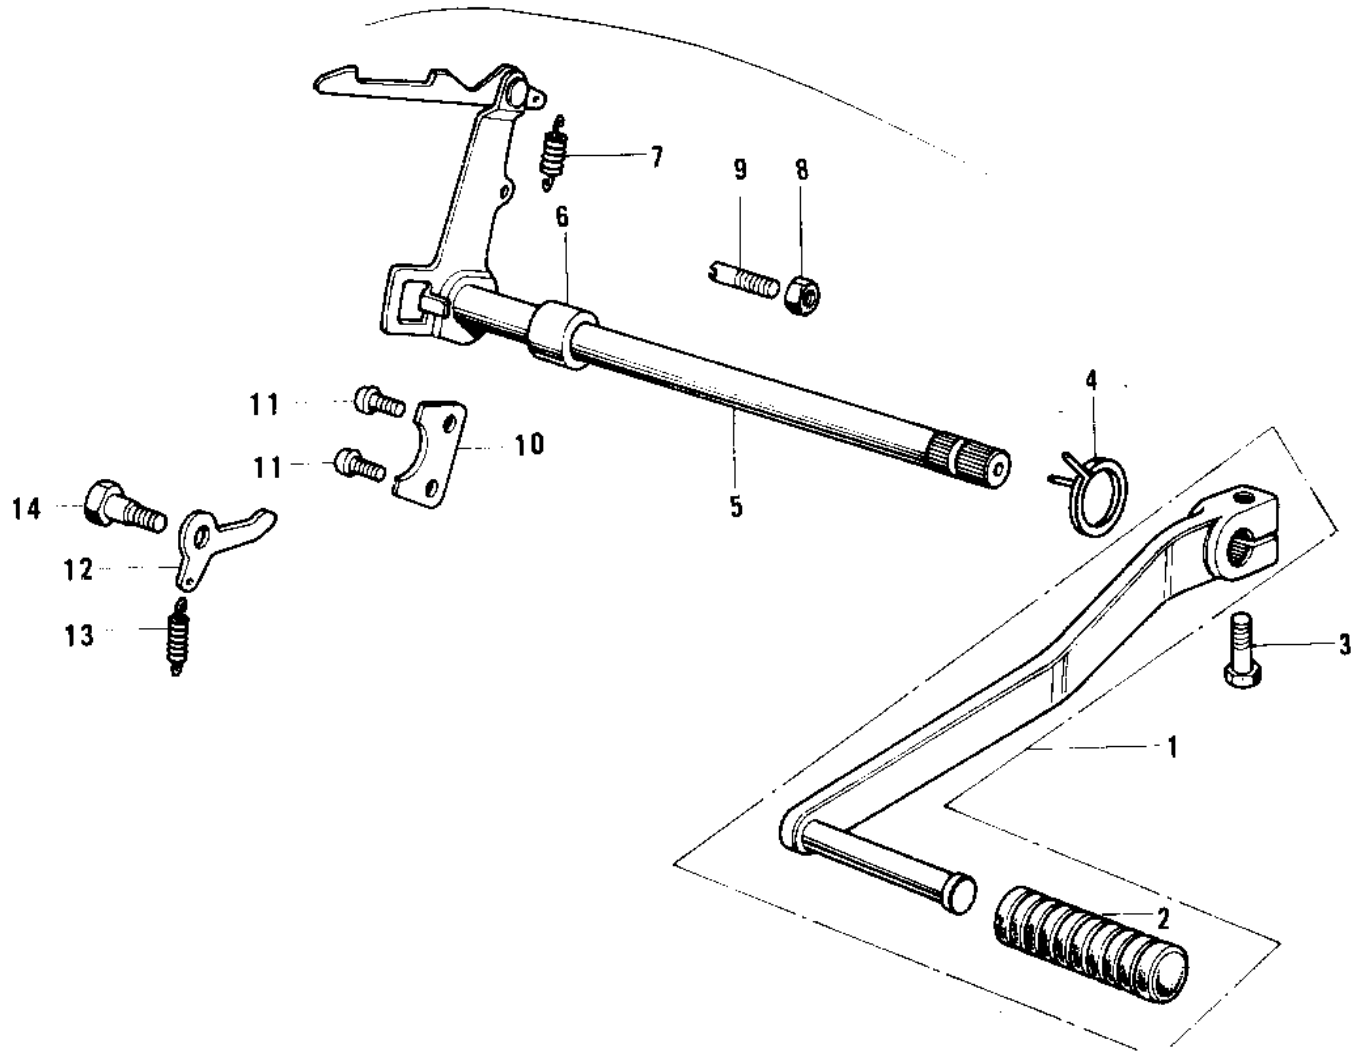

1974 G3SS-D PARTS DIAGRAM GEAR CHANGE MECHANISM ('74-'75)

1974 G3SS-D PARTS LIST

GEAR CHANGE MECHANISM ('74-'75)

ITEM NAME	PART NUMBER	QUANTITY
PEDAL SET GEAR CHANGE (Ref # 1)	13242-004	1
RUBBER CHANGE PEDAL (Ref # 2)	13157-004	1
BOLT-UPSET,6X20 (Ref # 3)	112G0620	2
SPRING,TENTION (Ref # 4)	92081-1129	1
LEVER ASSY,GEAR CHNG (Ref # 5)	13161-1014	1
COLLAR (Ref # 6)	92027-121	1
SPRING,CHANGE LEVER (Ref # 7)	92144-1720	1
NUT 8MM (Ref # 8)	312B0800	1
BOLT,RETURN SPRING (Ref # 9)	92001-1401	1
PLATE CHNG DRUM PSTN (Ref # 10)	13169-002	1
SCREW PAN HEAD 6X14 (Ref # 11)	220B0614	1
LEVER GEAR CHNG DRUM (Ref # 12)	13168-005	1
SPRING,CHNG DRUM LEV (Ref # 13)	92083-012	1
BOLT,CHANGE DRUM LEVE (Ref # 14)	92150-1450	1