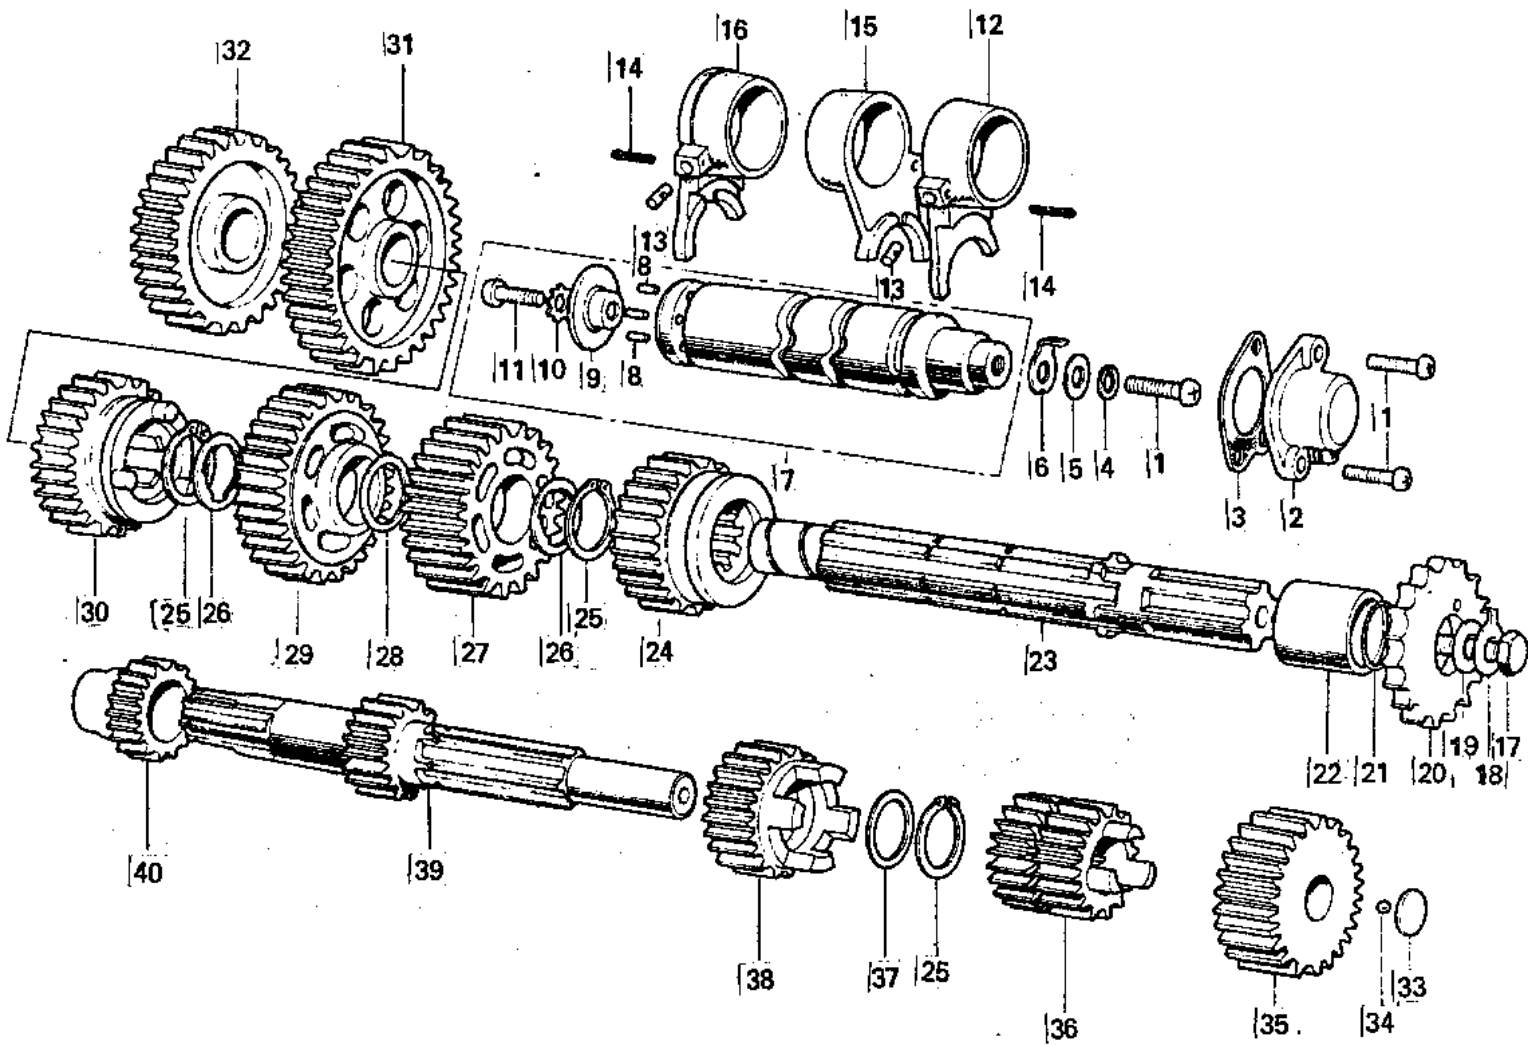

1969 Bushmaster PARTS DIAGRAM

TRANSMISSION/CHANGE DRUM ('74-'75)

1969 Bushmaster PARTS LIST

TRANSMISSION/CHANGE DRUM ('74-'75)

ITEM NAME	PART NUMBER	QUANTITY
SCREW PAN HEAD 6X16 (Ref # 1)	220B0616	1
SWITCH,NEUTRAL (Ref # 2)	13151-1001	1
GASKET NEUTRAL SWITCH (Ref # 3)	13146-002	1
WASHER SPRING 6MM (Ref # 4)	461F0600	1
WASHER PLAIN 6MM (Ref # 5)	410B0600	1
ROTOR,NEUTRAL INDICTR (Ref # 6)	21007-1003	1
DRUM ASSY-GEAR CHANGE (Ref # 7)	13239-005	1
PIN GEAR CHANGE DRUM (Ref # 8)	92042-014	1
PLATE CHANGE DRUM PIN (Ref # 9)	13142-008	1
WASHER LOCK 6MM (Ref # 10)	464H0600	1
SCREW PAN HEAD 6X12 (Ref # 11)	220B0612	1
FORK SELECTOR 3RD (Ref # 12)	13140-009	1
PIN SELECT FORK GUIDE (Ref # 13)	92043-005	1
PIN COTTER 3.0X20 (Ref # 14)	550D3020	1
FORK SELECTOR 4TH-TOP (Ref # 15)	13140-017	1
FORK SELECTOR LOW-2ND (Ref # 16)	13140-010	1
BOLT-SMALL-UPSET,8X16 (Ref # 17)	115G0816	1
WASHER,LOCK,8MM (Ref # 18)	92030-012	1
WASHER,ENGINE SPRCKT (Ref # 19)	92022-266	1
SPROCKET-OUTPUT,14T (Ref # 20)	13144-1058	1
ENGINE SPROCKET,13T (Ref # 20)	13144-053	1
ENGINE SPROCKET,1ST (Ref # 20)	13144-054	1
"O" RING (Ref # 21)	92055-022	1
COLLAR,ENG NPROCKET (Ref # 22)	92027-179	1
SHAFT OUTPUT (Ref # 23)	13128-021	1
TOP GEAR OUTPUT SHAFT (Ref # 24)	13137-012	1
CIRCLIP (Ref # 25)	92033-014	1
WASHER-LOCK (Ref # 26)	92024-030	1
3RD GEAR OUTPUT SHAFT (Ref # 27)	13133-005	1

1969 Bushmaster PARTS LIST

TRANSMISSION/CHANGE DRUM ('74-'75)

ITEM NAME	PART NUMBER	QUANTITY
WASHER THRUST (Ref # 28)	92022-146	1
2ND GEAR OUTPUT SHAFT (Ref # 29)	13131-008	1
GEAR-TRANSMISSION SPU (Ref # 30)	13129-1708	1
LOW GEAR OUTPUT SHAFT (Ref # 31)	13129-010	1
IDLE GEAR (Ref # 32)	13073-004	1
WASHER THRUST (Ref # 33)	92022-115	1
BALL STEEL 7/32" (Ref # 34)	600A0700	1
GEAR,INPUT TOP,24T (Ref # 35)	13129-1927	1
2ND&3RD GEAR,DRIVE (Ref # 36)	13129-1052	1
WASHER THRUST (Ref # 37)	92022-118	1
4TH GEAR,DRIVE (Ref # 38)	13129-1053	1
SHAFT,DRIVE (Ref # 39)	13127-032	1
PINION KICKSTARTER (Ref # 40)	13075-004	1