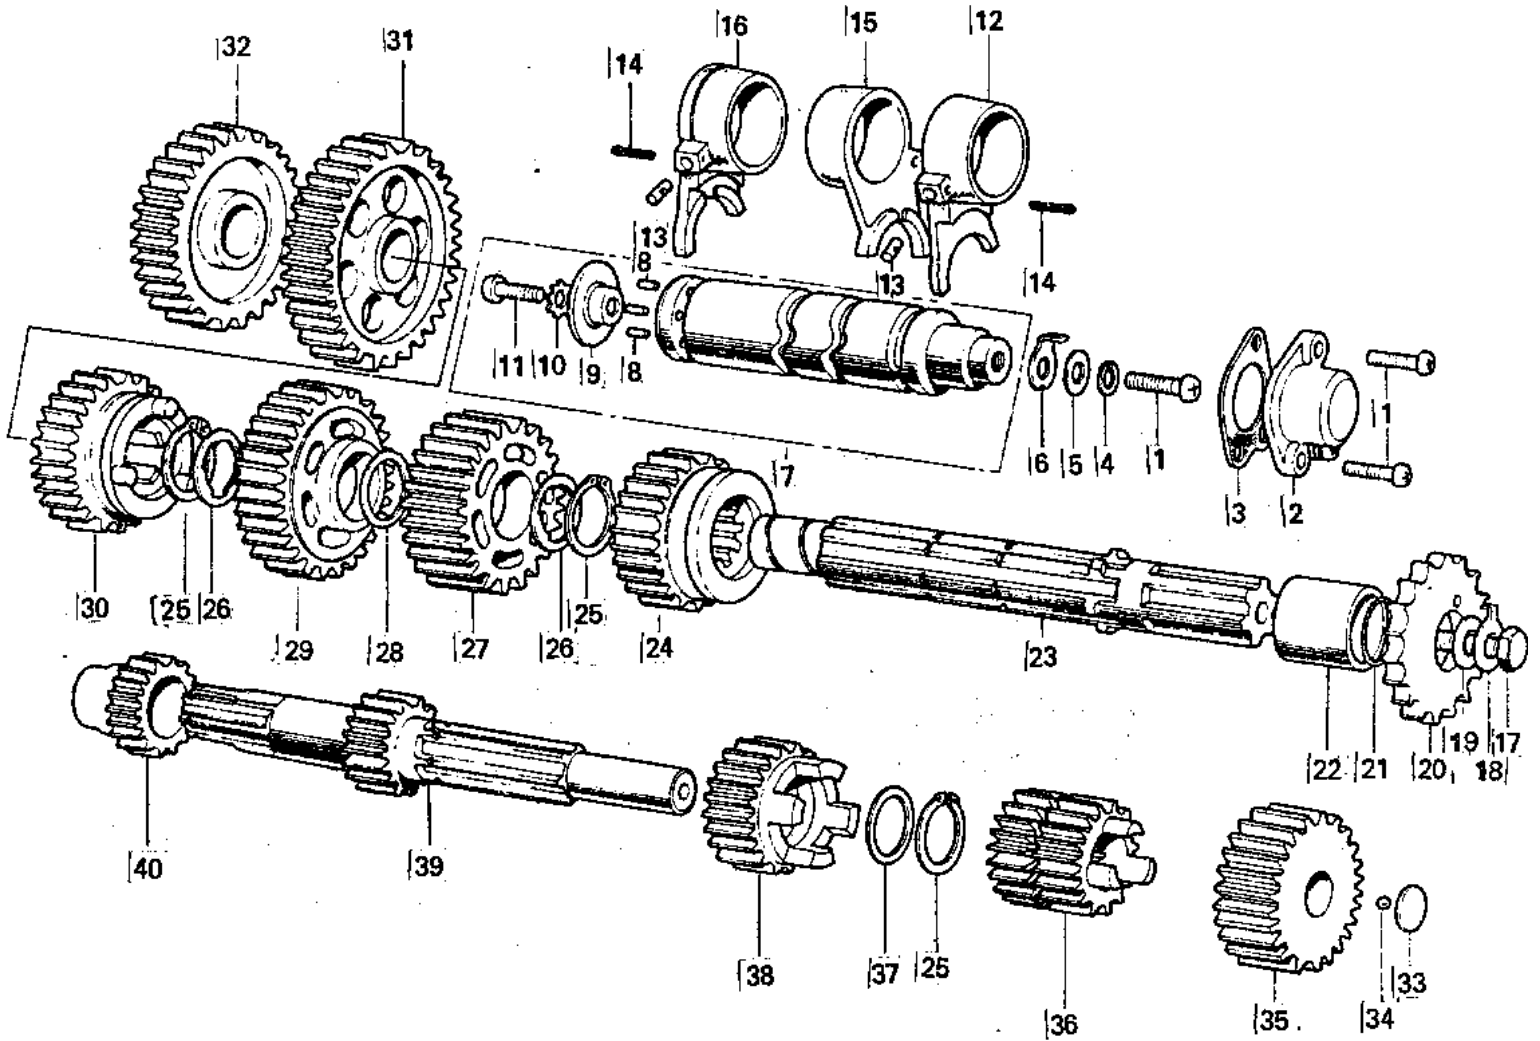

1974 G3SS-D PARTS DIAGRAM

TRANSMISSION/CHANGE DRUM ('74-'75)

1974 G3SS-D PARTS LIST

TRANSMISSION/CHANGE DRUM ('74-'75)

ITEM NAME	PART NUMBER	QUANTITY
SCREW PAN HEAD 6X16 (Ref # 1)	220B0616	1
SWITCH,NEUTRAL (Ref # 2)	13151-1001	1
GASKET NEUTRAL SWITCH (Ref # 3)	13146-002	1
WASHER SPRING 6MM (Ref # 4)	461F0600	1
WASHER PLAIN 6MM (Ref # 5)	410B0600	1
ROTOR,NEUTRAL INDICTR (Ref # 6)	21007-1003	1
DRUM ASSY-GEAR CHANGE (Ref # 7)	13239-005	1
PIN GEAR CHANGE DRUM (Ref # 8)	92042-014	1
PLATE CHANGE DRUM PIN (Ref # 9)	13142-008	1
WASHER LOCK 6MM (Ref # 10)	464H0600	1
SCREW PAN HEAD 6X12 (Ref # 11)	220B0612	1
FORK SELECTOR 3RD (Ref # 12)	13140-009	1
PIN SELECT FORK GUIDE (Ref # 13)	92043-005	1
PIN COTTER 3.0X20 (Ref # 14)	550D3020	1
FORK SELECTOR 4TH-TOP (Ref # 15)	13140-017	1
FORK SELECTOR LOW-2ND (Ref # 16)	13140-010	1
BOLT-SMALL-UPSET,8X16 (Ref # 17)	115G0816	1
WASHER,LOCK,8MM (Ref # 18)	92030-012	1
WASHER,ENGINE SPRCKT (Ref # 19)	92022-266	1
SPROCKET-OUTPUT,14T (Ref # 20)	13144-1058	1
ENGINE SPROCKET,13T (Ref # 20)	13144-053	1
ENGINE SPROCKET,1ST (Ref # 20)	13144-054	1
"O" RING (Ref # 21)	92055-022	1
COLLAR,ENG NPROCKET (Ref # 22)	92027-179	1
SHAFT OUTPUT (Ref # 23)	13128-021	1
TOP GEAR OUTPUT SHAFT (Ref # 24)	13137-012	1
CIRCLIP (Ref # 25)	92033-014	1
WASHER-LOCK (Ref # 26)	92024-030	1
3RD GEAR OUTPUT SHAFT (Ref # 27)	13133-005	1

1974 G3SS-D PARTS LIST

TRANSMISSION/CHANGE DRUM ('74-'75)

ITEM NAME	PART NUMBER	QUANTITY
WASHER THRUST (Ref # 28)	92022-146	1
2ND GEAR OUTPUT SHAFT (Ref # 29)	13131-008	1
GEAR-TRANSMISSION SPU (Ref # 30)	13129-1708	1
LOW GEAR OUTPUT SHAFT (Ref # 31)	13129-010	1
IDLE GEAR (Ref # 32)	13073-004	1
WASHER THRUST (Ref # 33)	92022-115	1
BALL STEEL 7/32' (Ref # 34)	600A0700	1
GEAR,INPUT TOP,24T (Ref # 35)	13129-1927	1
2ND&3RD GEAR,DRIVE (Ref # 36)	13129-1052	1
WASHER THRUST (Ref # 37)	92022-118	1
4TH GEAR,DRIVE (Ref # 38)	13129-1053	1
SHAFT,DRIVE (Ref # 39)	13127-032	1
PINION KICKSTARTER (Ref # 40)	13075-004	1