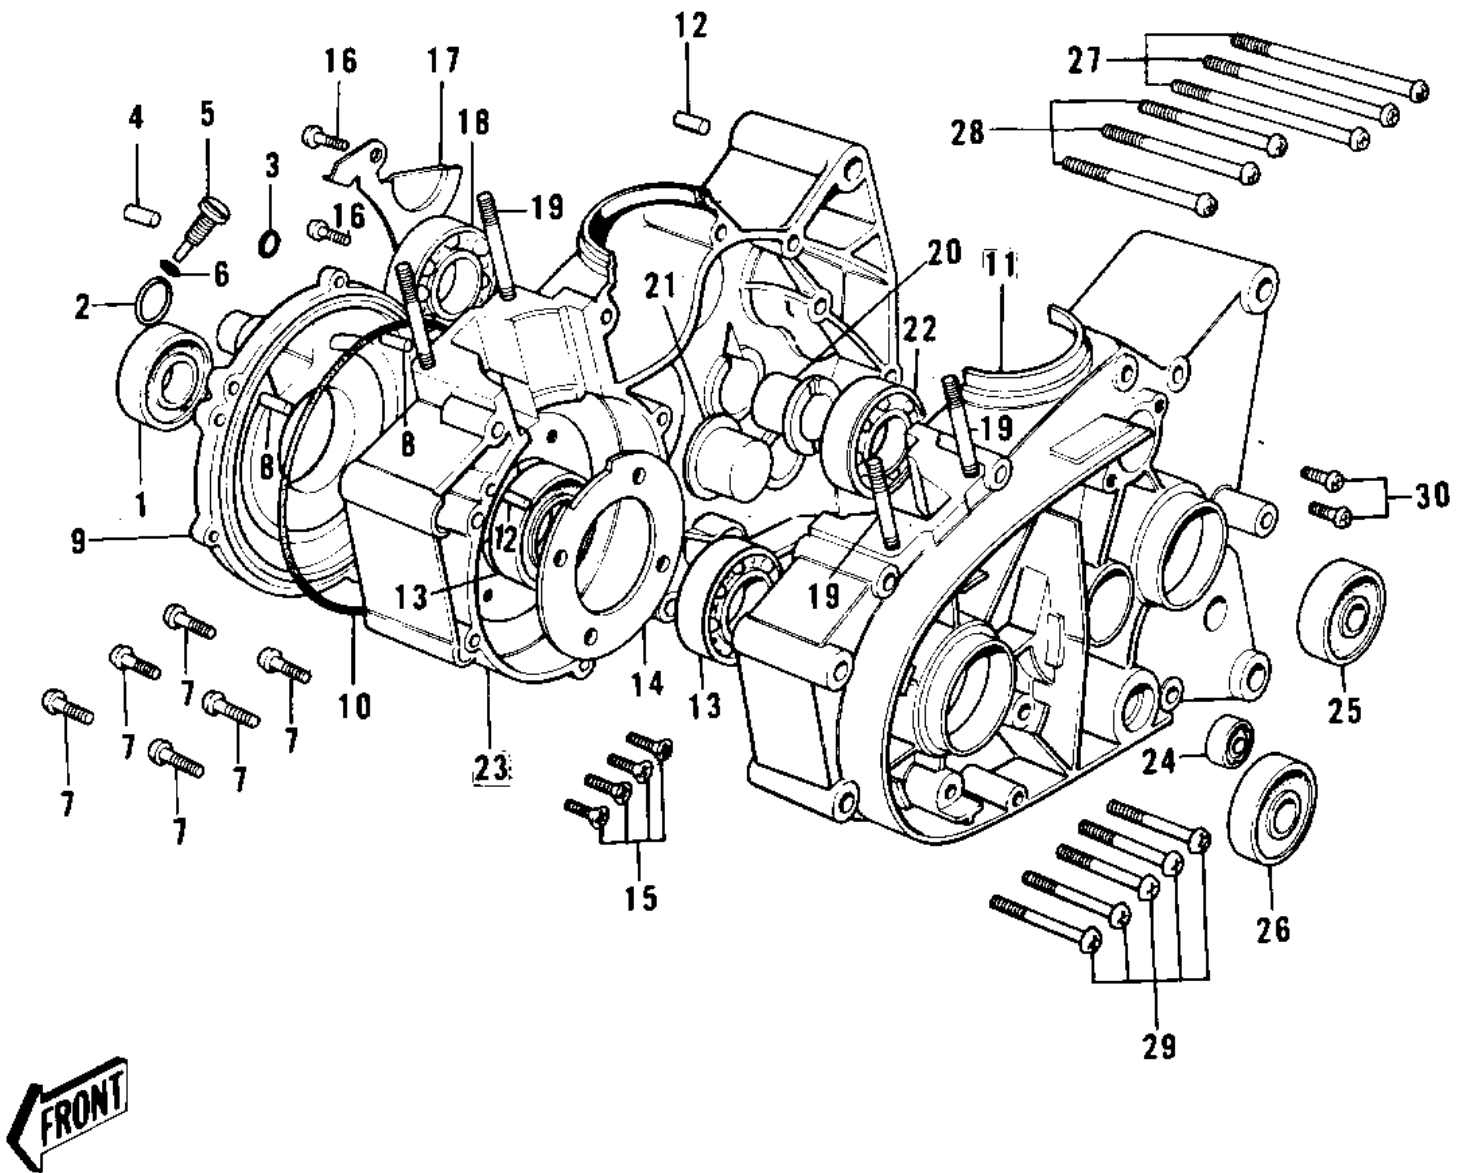

1974 G3SS-D PARTS DIAGRAM

CRANKCASE ('74-'75)

1974 G3SS-D PARTS LIST

CRANKCASE ('74-'75)

ITEM NAME	PART NUMBER	QUANTITY
SEAL-OIL (Ref # 1)	92049-1250	1
"0" RING,26MM (Ref # 2)	670B3026	1
"0" RING,8MM (Ref # 3)	92055-029	1
PIN DOWEL 8X16 (Ref # 4)	92042-017	1
NOZZLE OIL INJECTION (Ref # 5)	92062-004	1
"0" RING,5MM (Ref # 6)	92055-011	1
SCREW PAN HEAD 6X20 (Ref # 7)	220B0620	1
PIN DOWEL 5X12 (Ref # 8)	610A0512	1
COVER ROTARY DISC VLV (Ref # 9)	14019-032	1
"0" RING,100MM (Ref # 10)	92055-010	1
CRANKCASE,L.H. (Ref # 11)	14002-1072	1
PIN DOWEL 8X16 (Ref # 12)	551A0816	1
BEARING BALL #6204 (Ref # 13)	601B6204	1
HOLDER CRANKSHAFT BRG (Ref # 14)	14014-017	1
SCREW CNTSNK HD 6X16 (Ref # 15)	221B0616	1
SCREW PAN HEAD 6X12 (Ref # 16)	220B0612	1
HOLDER BEARING MSSON (Ref # 17)	14014-008	1
BEARING BALL #6005 (Ref # 18)	601B6005	1
STUD 8X115 (Ref # 19)	172G08115	1
BUSH DRIVE SHAFT (Ref # 20)	92028-069	1
BUSH OUTPUT SHAFT (Ref # 21)	92028-025	1
BEARING BALL #6004 (Ref # 22)	601B6004	1
CRANKCASE,R.H (Ref # 23)	14003-063	1
OIL SEAL SB12205 (Ref # 24)	92049-004	1
OIL SEAL SC25376 (Ref # 25)	92050-013	1
SEAL-OIL (Ref # 26)	92049-1240	1
UNAVAILABLE IN PRICE BOOK (Ref # 27)	220B0663	1
SCREW PAN HEAD 6X60 (Ref # 28)	220B0660	1
SCREW PAN HEAD 6X40 (Ref # 29)	220B0640	1

1974 G3SS-D PARTS LIST

CRANKCASE ('74-'75)

ITEM NAME	PART NUMBER	QUANTITY
SCREW PAN HEAD 6X25 (Ref # 30)	220B0625	1