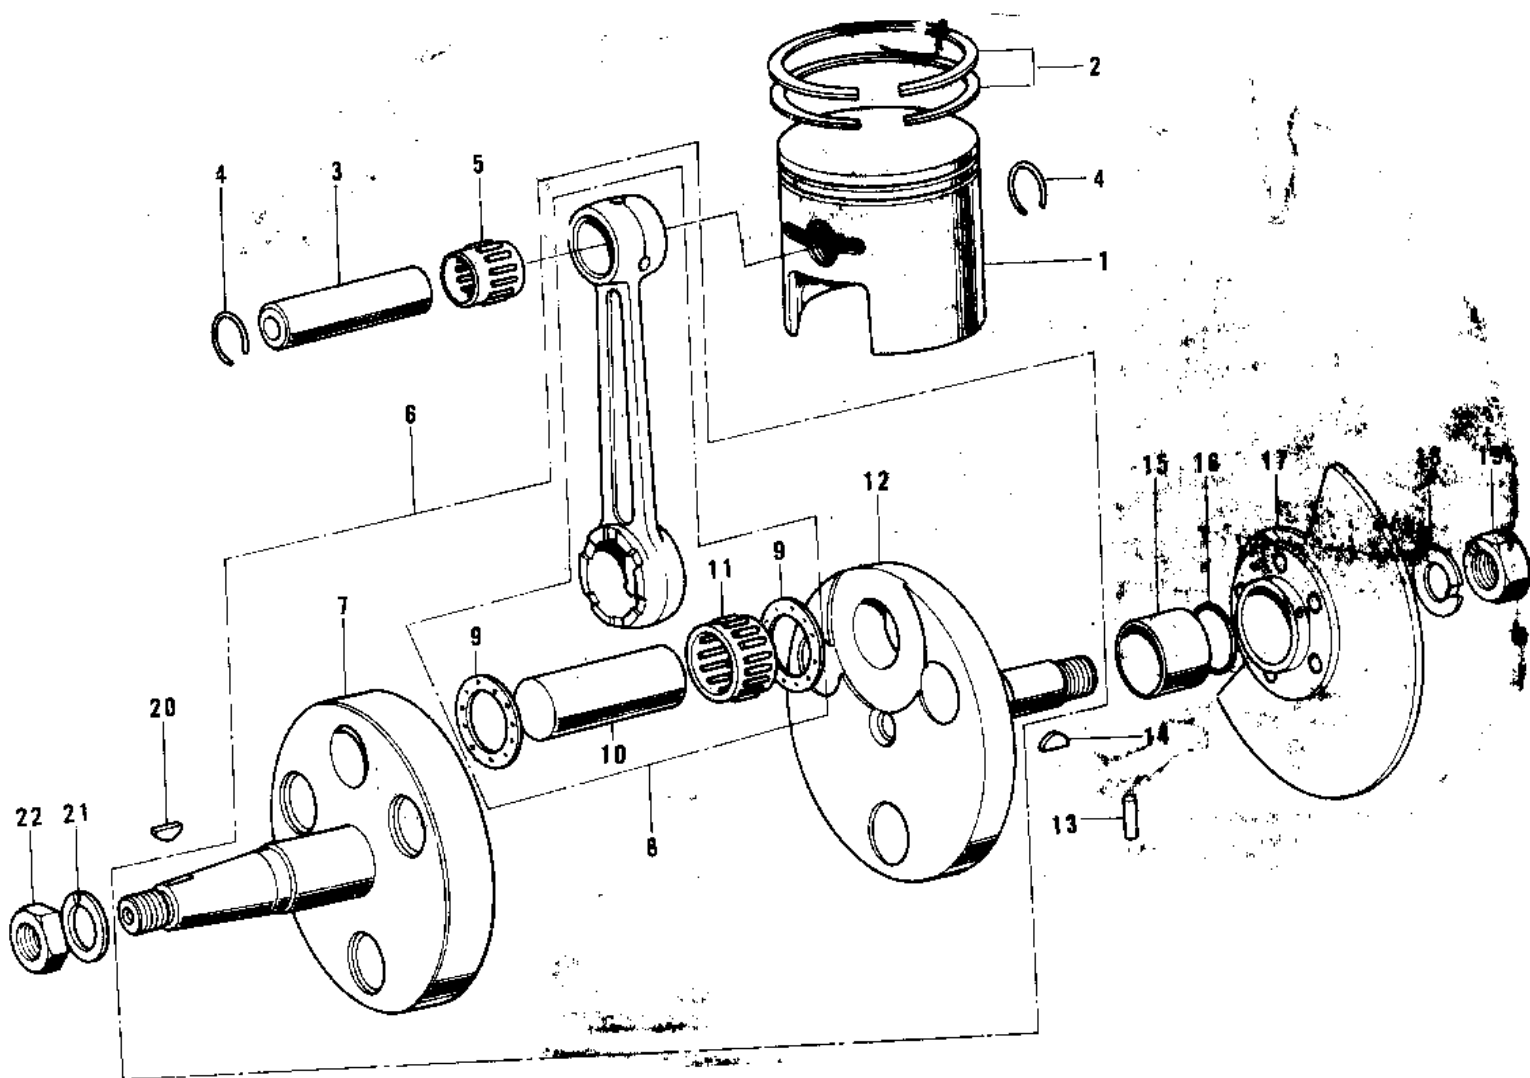

1974 G3SS-D PARTS DIAGRAM

CRANKSHAFT/PISTON/ROTARY VALVE ('74-'75)

1974 G3SS-D PARTS LIST

CRANKSHAFT/PISTON/ROTARY VALVE ('74-'75)

ITEM NAME	PART NUMBER	QUANTITY
PISTON,STD (Ref # 1)	13001-061	1
PISTON,STD (Ref # 1)	13001-057	1
PISTON,0.020 O/S (Ref # 1)	13029-061	1
PISTON,0.020 O.S (Ref # 1)	13029-059	1
PISTON,0.040 O/S (Ref # 1)	13027-059	1
PISTON,0.040 O-S (Ref # 1)	13027-057	1
RING SET,STD (Ref # 2)	13008-047	1
RING SET,STD (Ref # 2)	13008-043	1
RING SET,0.020 O/S (Ref # 2)	13025-051	1
RING NET,0.020 O.S (Ref # 2)	13025-047	1
RING SET,0.040 O/S (Ref # 2)	13024-052	1
RING NET,0.040 O.S (Ref # 2)	13024-050	1
PIN-PISTON (Ref # 3)	13002-003	1
CIRCLIP PISTON PIN (Ref # 4)	92036-003	1
BEARING,SMALL END (Ref # 5)	13033-030	1
CRANK&CONROD ASSY (Ref # 6)	13036-043	1
CRANKSHAFT,L.H (Ref # 7)	13037-053	1
CONNECTING ROD SET (Ref # 8)	13044-5015	1
WASHER-SIDE (Ref # 9)	92025-047	1
CRANK PIN (Ref # 10)	13035-025	1
BEARING,BIG END (Ref # 11)	13034-034	1
CRANK SHAFT,R.H (Ref # 12)	13038-049	1
PIN DOWEL 4X10 (Ref # 13)	610A0410	1
WOODRUFF KEY PRY PINI (Ref # 14)	92038-003	1
COLLAR CRANKSHAFT (Ref # 15)	92027-022	1
"O" RING,16MM (Ref # 16)	670B2016	1
VALVE ROTARY DISC (Ref # 17)	12001-004	1
WASHER LOCK 12MM (Ref # 18)	92024-003	1
NUT 12MM (Ref # 19)	92015-006	1

1974 G3SS-D PARTS LIST

CRANKSHAFT/PISTON/ROTARY VALVE ('74-'75)

ITEM NAME	PART NUMBER	QUANTITY
WOODRUFF KEY (Ref # 20)	510A3200	1
WASHER SPRING 10MM (Ref # 21)	461F1000	1
NUT,10MM (Ref # 22)	314B1000	1