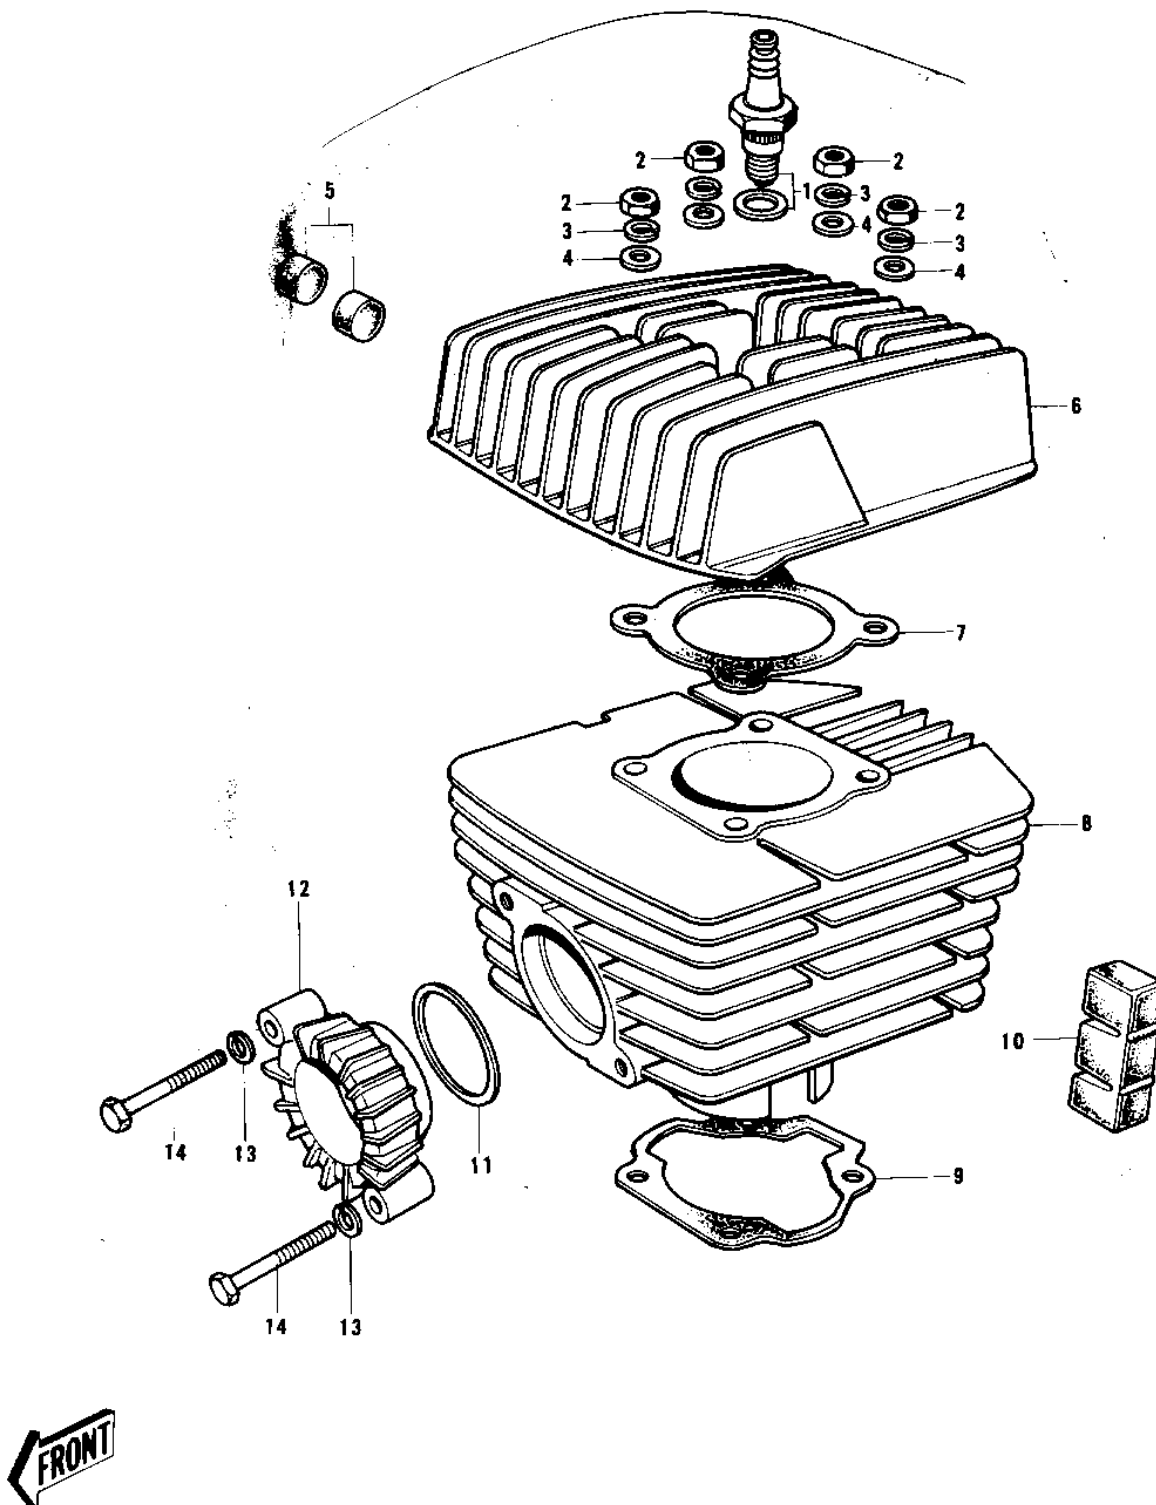

1974 G3SS-D PARTS DIAGRAM

CYLINDER HEAD/CYLINDER ('74-'75)

1974 G3SS-D PARTS LIST

CYLINDER HEAD/CYLINDER ('74-'75)

ITEM NAME	PART NUMBER	QUANTITY
SPARK PLUGS B8HC (Ref # 1)	92070-010	1
NUT,8MM (Ref # 2)	311B0800	1
WASHER SPRING 8MM (Ref # 3)	461F0800	1
WASHER PLAIN 8MM (Ref # 4)	410B0800	1
DAMPER RUBBER (Ref # 5)	92075-074	1
CYLINDER HEAD (Ref # 6)	11001-075	1
GASKET CYLINDER HEAD (Ref # 7)	11004-015	1
GASKET CYLINDER HEAD (Ref # 7)	11004-033	1
CYLINDER (Ref # 8)	11005-103	1
CYLINDER,BLACK (Ref # 8)	11005-1027	1
GASKET,CYLINDER BASE (Ref # 9)	11060-1200	1
DAMPER RUBBER,CYLIND (Ref # 10)	92075-170	1
GASKET,EXHAUST PIPE (Ref # 11)	11009-1992	1
CLAMP EXHAUST PIPE (Ref # 12)	18069-004	1
WASHER SPRING 6MM (Ref # 13)	461F0600	1
BOLT,HEX HEAD,6X50 (Ref # 14)	110G0650	1