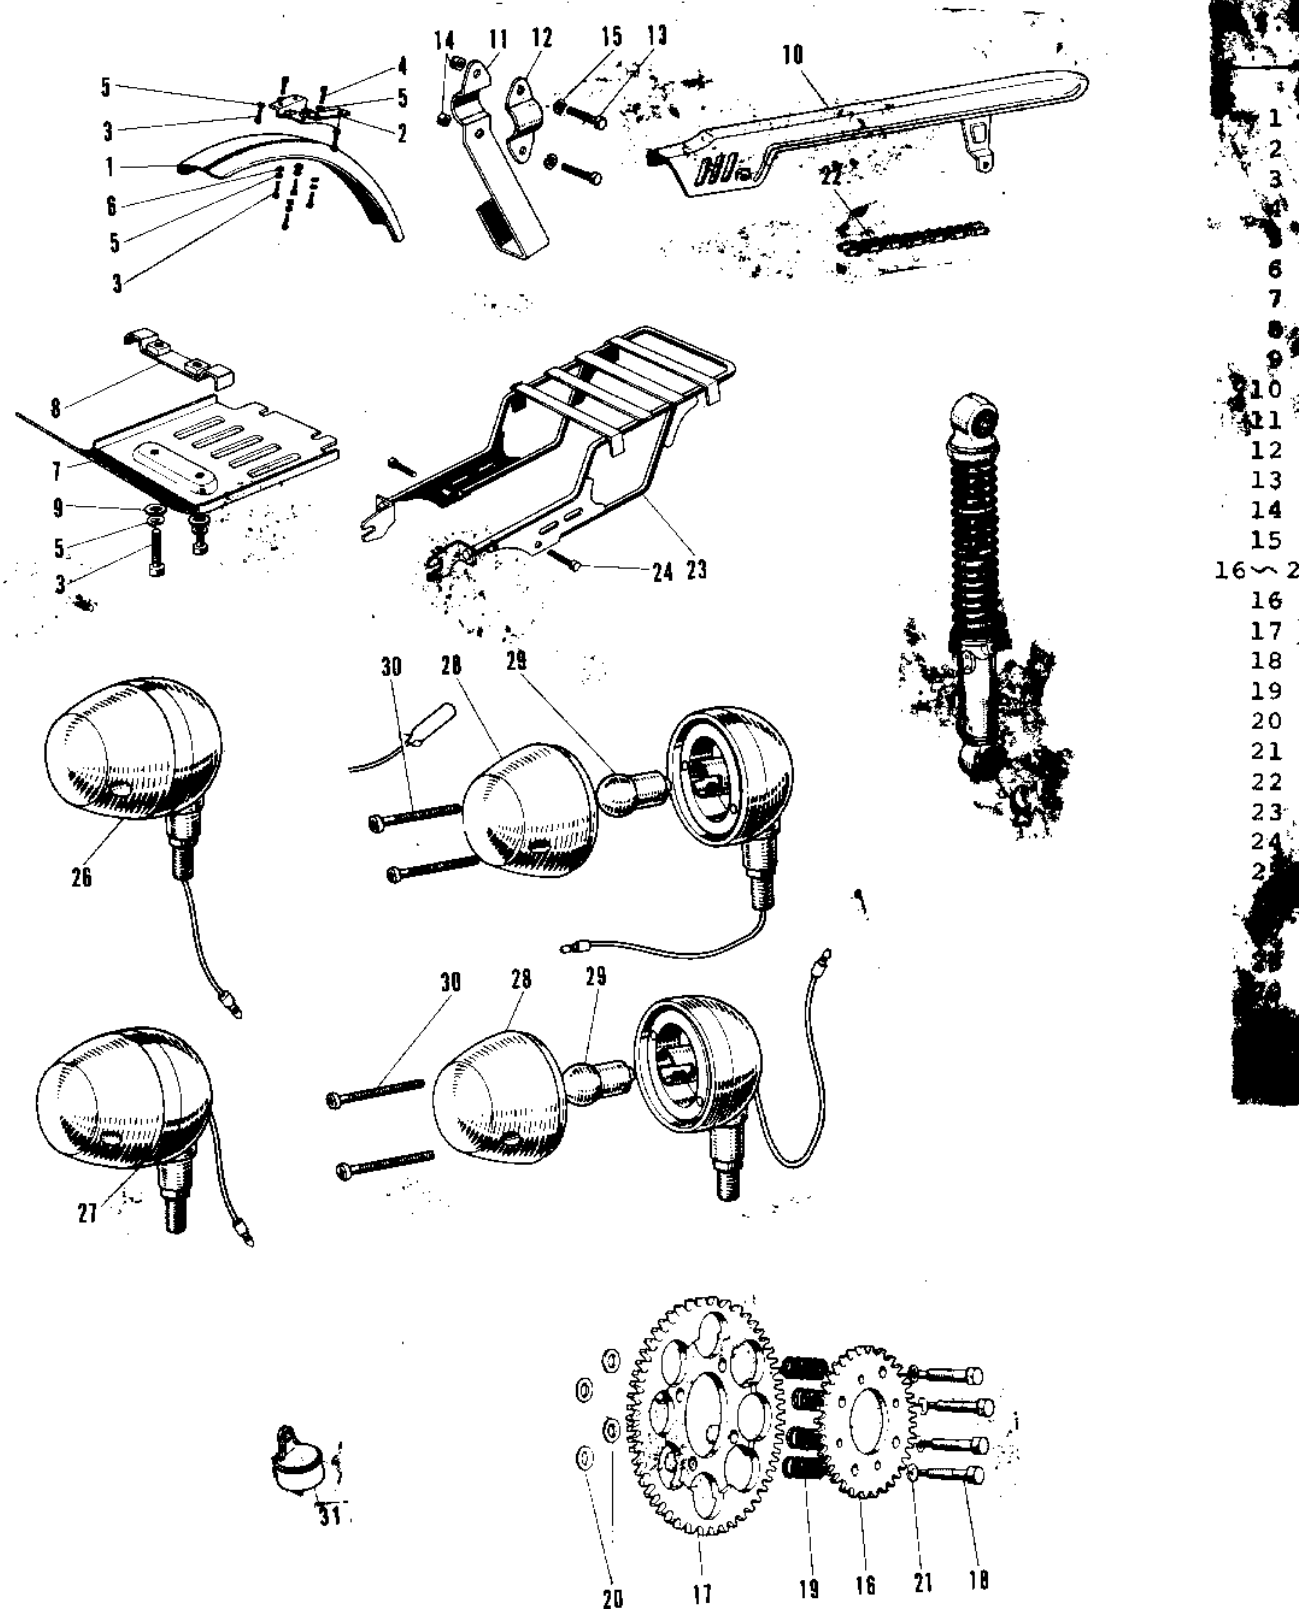

1974 G3SS-D PARTS DIAGRAM

OPTIONAL PARTS ('69-'73)

1974 G3SS-D PARTS LIST

OPTIONAL PARTS ('69-'73)

ITEM NAME	PART NUMBER	QUANTITY
FENDER-FR (Ref # 1)	35004-017	1
BRACKET FRONT FENDER (Ref # 2)	35012-004	1
BOLT-UPSET,6X12 (Ref # 3)	112G0612	1
BOLT 6X22 (Ref # 4)	112B0622	1
WASHER SPRING 6MM (Ref # 5)	461F0600	1
WASHER PLAIN 6MM (Ref # 6)	411B0600	1
GUARD ENGINE (Ref # 7)	55011-009	1
BRACKET ENGINE GUARD (Ref # 8)	55016-005	1
WASHER PLAIN 6MM (Ref # 9)	410B0600	1
CASE-CHAIN (Ref # 10)	36014-025	1
GUARD CHAIN (Ref # 11)	55020-001	1
STAY CHAIN GUARD (Ref # 12)	55021-001	1
BOLT,8X20 (Ref # 13)	115G0820	1
NUT,8MM (Ref # 14)	311B0800	1
WASHER SPRING 8MM (Ref # 15)	461F0800	1
DUAL SPROCKET ASSY (Ref # 16~21)	42040-004	1
REAR SPROCKET 37T (Ref # 16)	42041-020	1
REAR SPROCKET 59T (Ref # 17)	42041-021	1
BOLT REAR SPROCKET (Ref # 18)	92003-004	1
SPRING REAR SPROCKET (Ref # 19)	42042-002	1
WASHER REAR SPROCKET (Ref # 20)	92022-040	1
WASHER SPRING 10MM (Ref # 21)	461F1000	1
DR CHAIN 428X12 (Ref # 22)	695Y43012	1
CARRIER LUGGAGE (Ref # 23)	53029-028	1
BOLT HEX HEAD 8X63 (Ref # 24)	114B0863	1
SHOCK ABSBR RR (Ref # 25)	45014-036	1
LAMP FRNT TURN SIGNAL (Ref # 26)	23040-021	1
LAMP REAR TURN SIGNAL (Ref # 27)	23043-018	1
LENS TURN SIGNAL LAMP (Ref # 28)	23048-011	1

1974 G3SS-D PARTS LIST

OPTIONAL PARTS ('69-'73)

ITEM NAME	PART NUMBER	QUANTITY
BULB,6V 8W (Ref # 29)	92069-042	1
SCREW OVL CNTSNK 3X15 (Ref # 30)	222B0315A	1
RELAY TURN SIGNAL (Ref # 31)	27002-005	1