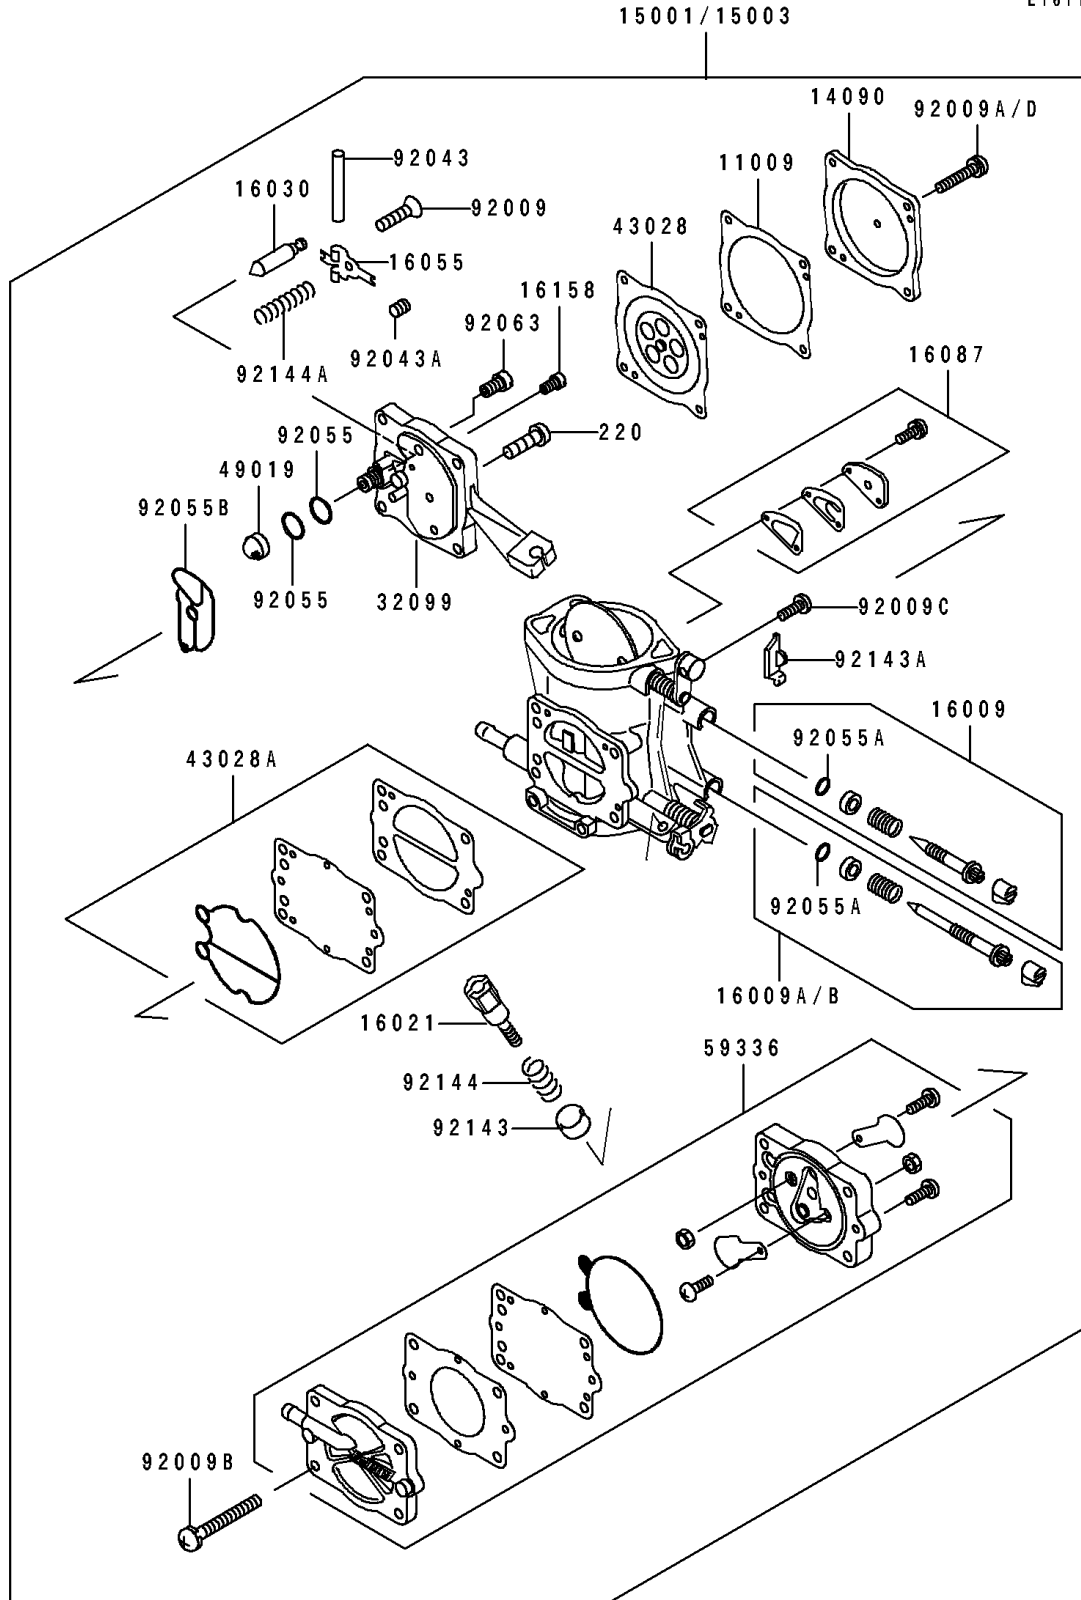

1995 550 SX PARTS DIAGRAM

Carburetor

E1611

1995 550 SX PARTS LIST

Carburetor

ITEM NAME	PART NUMBER	QUANTITY
GASKET,DIAPHRAGM (Ref # 11009)	11009-3730	1
COVER,DIAPHRAGM (Ref # 14090)	14090-3702	1
CARBURETOR-ASSY (Ref # 15003)	15003-3706	1
NEEDLE-JET,MAIN (Ref # 16009)	16009-3711	1
NEEDLE-JET,SLOW (Ref # 16009B)	16009-3714	1
SCREW-THROTTLE STOP (Ref # 16021)	16021-3702	1
VALVE-FLOAT (Ref # 16030)	16030-3701	1
ARM-FLOAT (Ref # 16055)	16055-3701	1
VALVE-CHECK (Ref # 16087)	16087-3703	1
JET-SLOW,#75 (Ref # 16158)	16158-3705	1
CASE,CARBURETOR (Ref # 32099)	32099-3756	1
DIAPHRAGM,CARBURETOR (Ref # 43028)	43028-3704	1
DIAPHRAGM,PUMP (Ref # 43028A)	43028-3706	1
FILTER-FUEL,STRAINER (Ref # 49019)	49019-3707	1
CASE-PUMP (Ref # 59336)	59336-3709	1
SCREW,3X6 (Ref # 92009)	92009-3712	1
SCREW,5X28 (Ref # 92009B)	92009-3783	4
SCREW,4X6 (Ref # 92009C)	92009-3786	1
SCREW,4X18 (Ref # 92009D)	92009-3808	4
PIN,FLOAT (Ref # 92043)	92043-1209	1
PIN,THROTTLE STOP SCREW (Ref # 92043A)	92043-3712	1
RING-O (Ref # 92055)	92055-1246	2
RING-O,ADJUST SCREW (Ref # 92055A)	92055-3713	2
RING-O (Ref # 92055B)	92055-3734	1
JET-MAIN,#145 (Ref # 92063)	92063-3703	1
COLLAR,THROTTLE STOP SCREW (Ref # 92143)	92143-3709	1
COLLAR (Ref # 92143A)	92143-3727	1
SPRING,THROTTLE STOP SCREW (Ref # 92144)	92144-3706	1
SPRING,FLOAT ARM (Ref # 92144A)	92144-3733	1

1995 550 SX PARTS LIST

Carburetor

ITEM NAME	PART NUMBER	QUANTITY
SCREW-PAN-CROS (Ref # 220)	220D0408	1