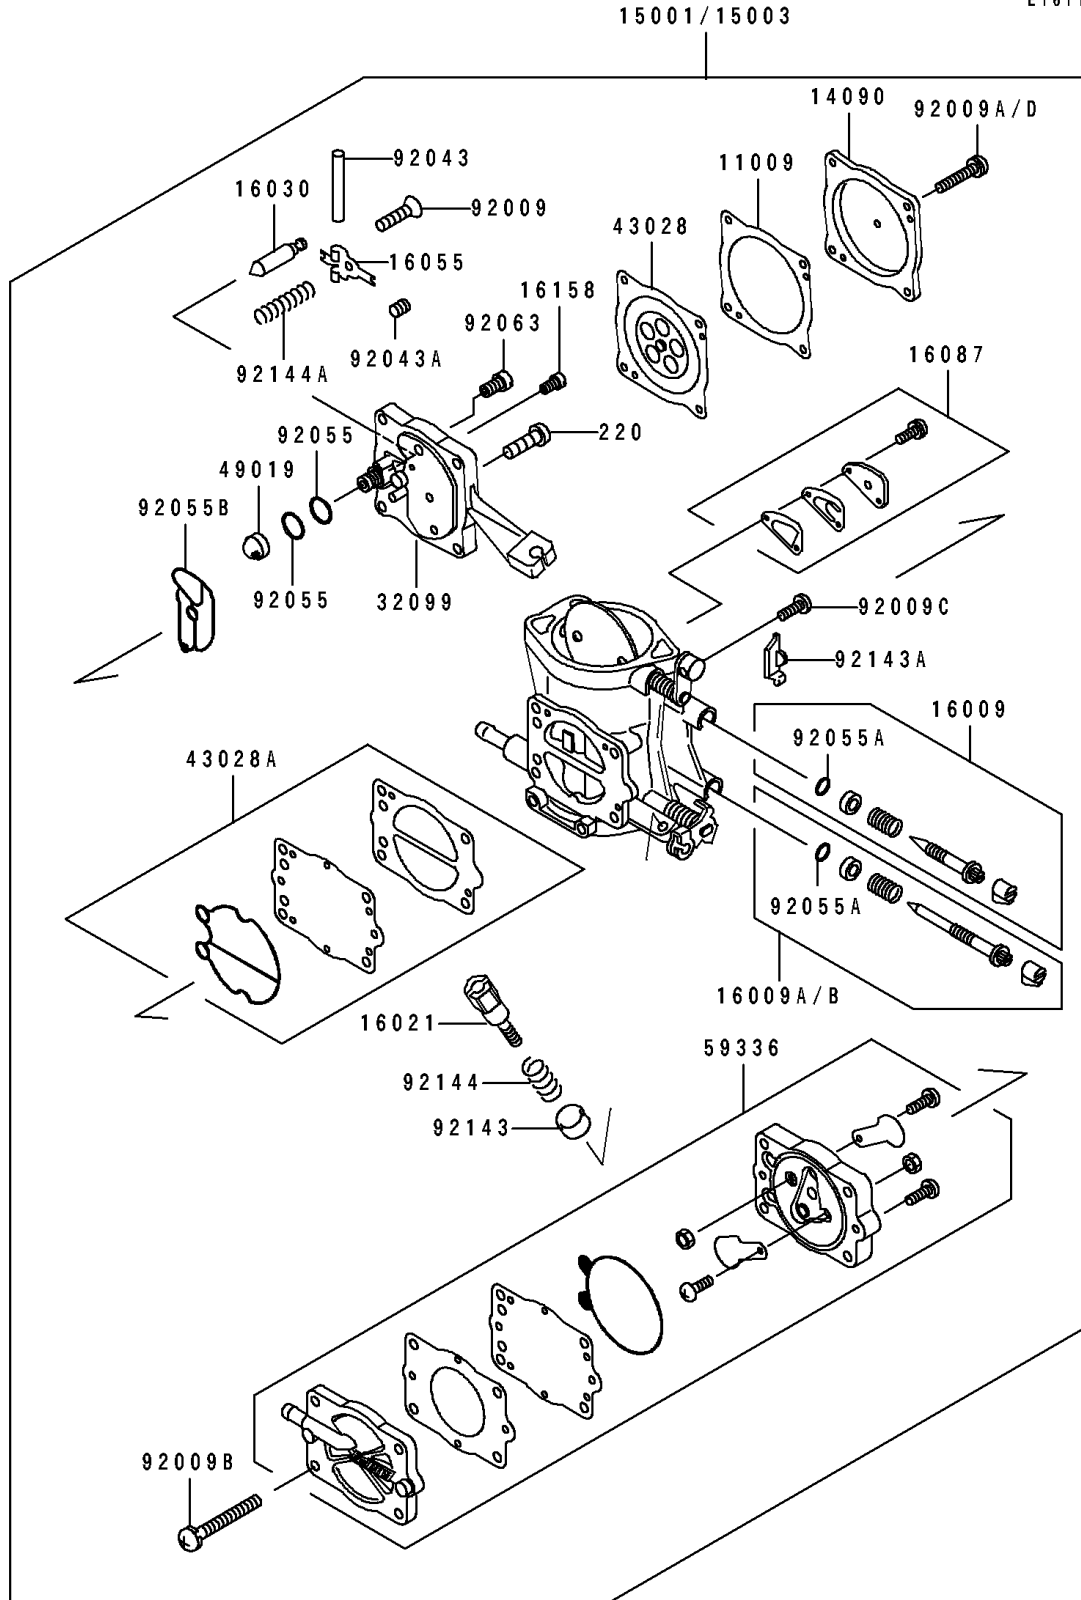

# 1992 550 SX PARTS DIAGRAM

Carburetor

E1611

# 1992 550 SX PARTS LIST

## Carburetor

ITEM NAME	PART NUMBER	QUANTITY
GASKET,DIAPHRAGM (Ref # 11009)	11009-3730	1
COVER,DIAPHRAGM (Ref # 14090)	14090-3702	1
CARBURETOR-ASSY (Ref # 15001)	15001-3760	1
NEEDLE-JET,MAIN (Ref # 16009)	16009-3711	1
NEEDLE-JET,SLOW (Ref # 16009A)	16009-3712	1
SCREW-THROTTLE STOP (Ref # 16021)	16021-3702	1
VALVE-FLOAT (Ref # 16030)	16030-3701	1
ARM-FLOAT (Ref # 16055)	16055-3701	1
VALVE-CHECK (Ref # 16087)	16087-3703	1
JET-SLOW,#75 (Ref # 16158)	16158-3705	1
CASE,CARBURETOR (Ref # 32099)	32099-3756	1
DIAPHRAGM,CARBURETOR (Ref # 43028)	43028-3704	1
DIAPHRAGM,PUMP (Ref # 43028A)	43028-3706	1
FILTER-FUEL,STRAINER (Ref # 49019)	49019-3707	1
CASE-PUMP (Ref # 59336)	59336-3709	1
SCREW,3X6 (Ref # 92009)	92009-3712	1
SCREW,4X18 (Ref # 92009A)	92009-3782	4
SCREW,5X28 (Ref # 92009B)	92009-3783	4
SCREW,4X6 (Ref # 92009C)	92009-3786	1
PIN,FLOAT (Ref # 92043)	92043-1209	1
PIN,THROTTLE STOP SCREW (Ref # 92043A)	92043-3712	1
RING-O (Ref # 92055)	92055-1246	2
RING-O,ADJUST SCREW (Ref # 92055A)	92055-3713	2
RING-O (Ref # 92055B)	92055-3734	1
JET-MAIN,#145 (Ref # 92063)	92063-3703	1
COLLAR,THROTTLE STOP SCREW (Ref # 92143)	92143-3709	1
COLLAR (Ref # 92143A)	92143-3727	1
SPRING,THROTTLE STOP SCREW (Ref # 92144)	92144-3706	1
SPRING,FLOAT ARM (Ref # 92144A)	92144-3733	1

# 1992 550 SX PARTS LIST

Carburetor

ITEM NAME	PART NUMBER	QUANTITY
SCREW-PAN-CROS (Ref # 220)	220D0408	1