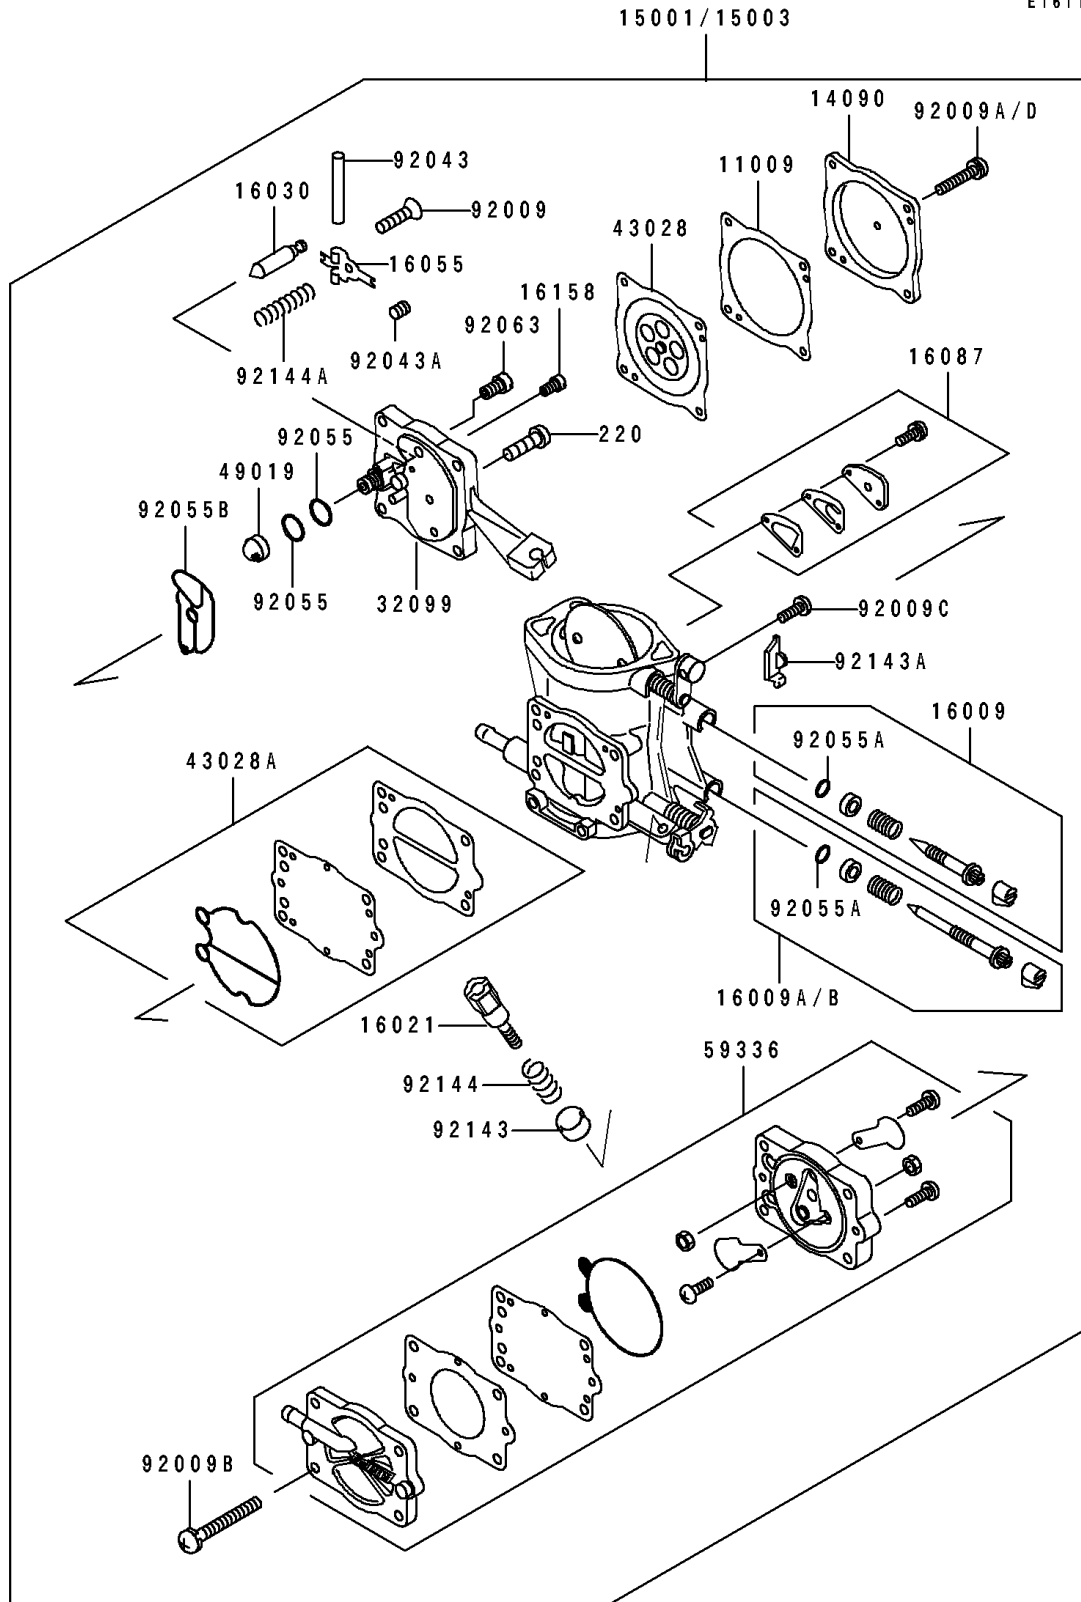

1992 550 SX PARTS DIAGRAM

Carburetor

E1611

1992 550 SX PARTS LIST

Carburetor

ITEM NAME	PART NUMBER	QUANTITY
GASKET,DIAPHRAGM (Ref # 11009)	11009-3730	1
COVER,DIAPHRAGM (Ref # 14090)	14090-3702	1
CARBURETOR-ASSY (Ref # 15001)	15001-3760	1
NEEDLE-JET,MAIN (Ref # 16009)	16009-3711	1
NEEDLE-JET,SLOW (Ref # 16009A)	16009-3712	1
SCREW-THROTTLE STOP (Ref # 16021)	16021-3702	1
VALVE-FLOAT (Ref # 16030)	16030-3701	1
ARM-FLOAT (Ref # 16055)	16055-3701	1
VALVE-CHECK (Ref # 16087)	16087-3703	1
JET-SLOW,#75 (Ref # 16158)	16158-3705	1
CASE,CARBURETOR (Ref # 32099)	32099-3756	1
DIAPHRAGM,CARBURETOR (Ref # 43028)	43028-3704	1
DIAPHRAGM,PUMP (Ref # 43028A)	43028-3706	1
FILTER-FUEL,STRAINER (Ref # 49019)	49019-3707	1
CASE-PUMP (Ref # 59336)	59336-3709	1
SCREW,3X6 (Ref # 92009)	92009-3712	1
SCREW,4X18 (Ref # 92009A)	92009-3782	1
SCREW,5X28 (Ref # 92009B)	92009-3783	1
SCREW,4X6 (Ref # 92009C)	92009-3786	1
PIN,FLOAT (Ref # 92043)	92043-1209	1
PIN,THROTTLE STOP SCREW (Ref # 92043A)	92043-3712	1
RING-O (Ref # 92055)	92055-1246	1
RING-O,ADJUST SCREW (Ref # 92055A)	92055-3713	1
RING-O (Ref # 92055B)	92055-3734	1
JET-MAIN,#145 (Ref # 92063)	92063-3703	1
COLLAR,THROTTLE STOP SCREW (Ref # 92143)	92143-3709	1
COLLAR (Ref # 92143A)	92143-3727	1
SPRING,THROTTLE STOP SCREW (Ref # 92144)	92144-3706	1
SPRING,FLOAT ARM (Ref # 92144A)	92144-3733	1

1992 550 SX PARTS LIST

Carburetor

ITEM NAME	PART NUMBER	QUANTITY
SCREW-PAN-CROS (Ref # 220)	220D0408	1