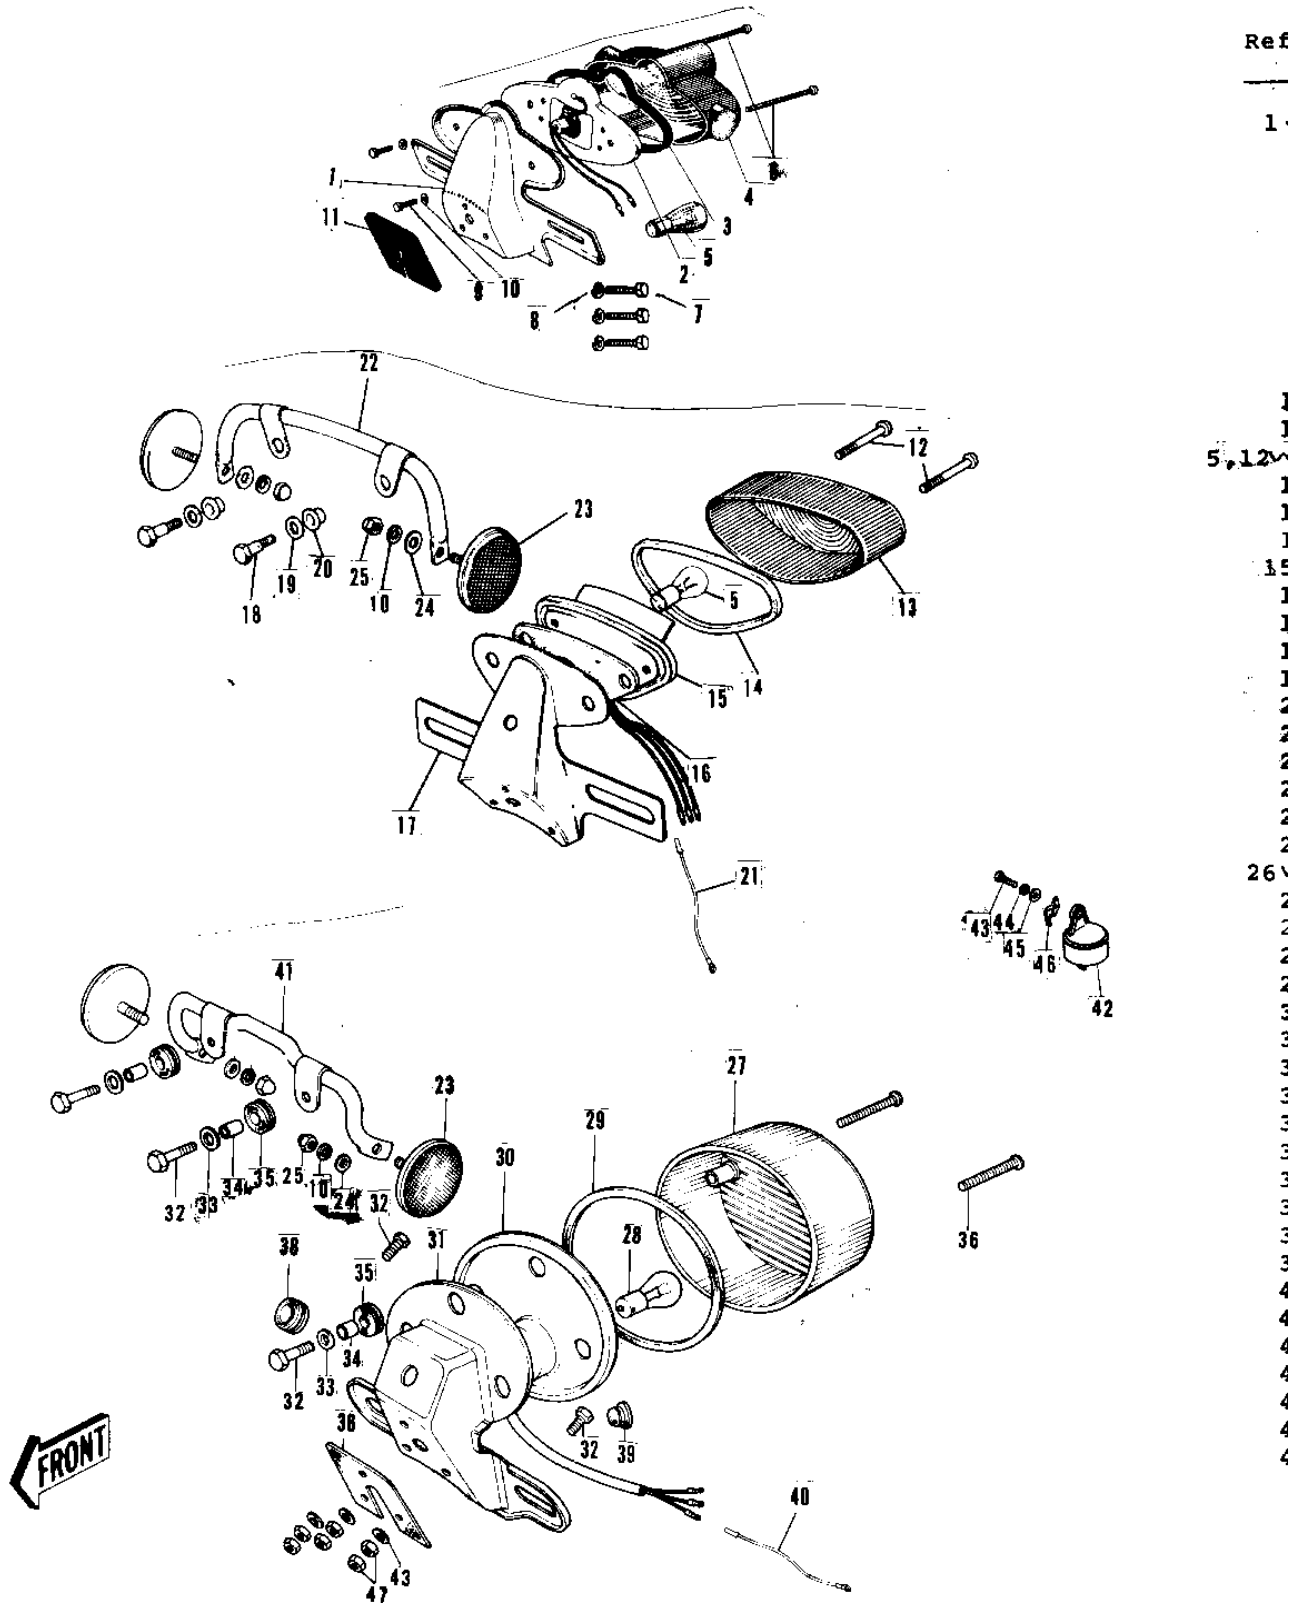

## 1974 G3SS-D PARTS DIAGRAM

TAILLIGHT ('69-'73)

## 1974 G3SS-D PARTS LIST

TAILLIGHT ('69-'73)

ITEM NAME	PART NUMBER	QUANTITY
LAMP ASSY-TAIL,BLACK (Ref # 1~10)	23024-019-21	1
BKT LICENSE PLT BLACK (Ref # 1)	23036-007-10	1
SOCKET TAIL LAMP (Ref # 2)	23027-009	1
GASKET TAIL LAMP (Ref # 3)	23028-008	1
LENS TAIL LAMP (Ref # 4)	23026-010	1
BULB 6V 3/21CP (Ref # 5)	92069-023	1
SCREW PAN HEAD 4X50 (Ref # 6)	220E0450	1
BOLT-UPSET,6X12 (Ref # 7)	112G0612	1
WASHER SPRING 6MM (Ref # 8)	461F0600	1
BOLT HEX HEAD 5X10 (Ref # 9)	110B0510	1
WASHER SPRING 5MM (Ref # 10)	461F0500	1
DAMPER TAIL LAMP SHCK (Ref # 11)	35039-002	1