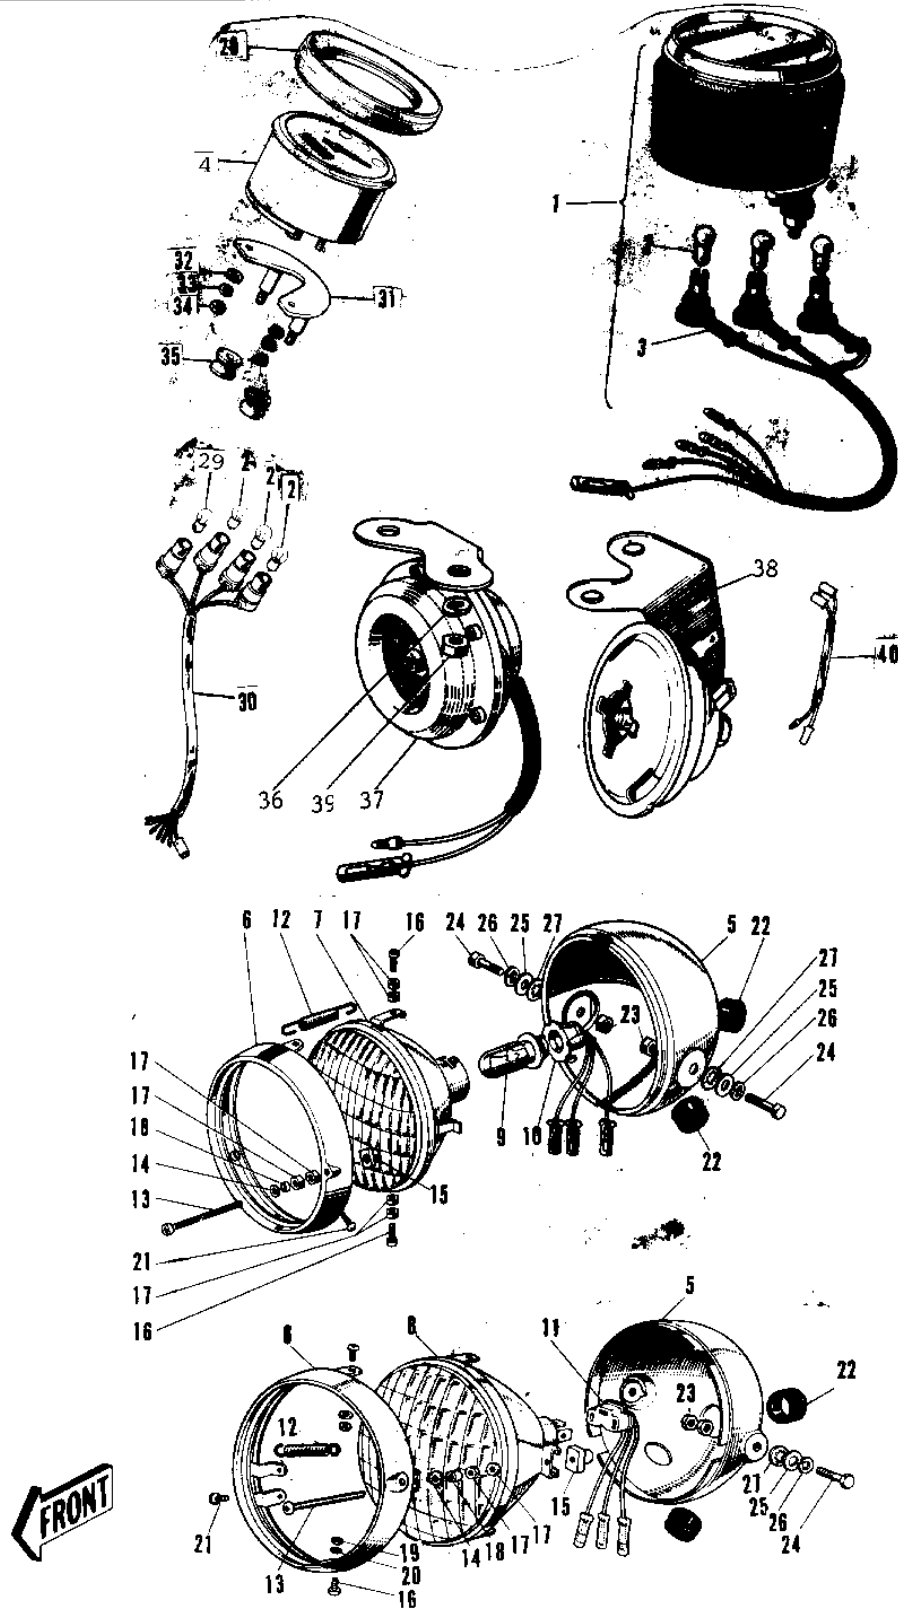

1969 Bushmaster PARTS DIAGRAM

METER/HEADLIGHT (69-73)

Ref. No.	Part Name
1	Meter Housing
2	Meter Lens
3	Meter Bezel
4, 28, 31~34	Meter Face
6~18	Meter Gauges/Indicators
6~20	Meter Components
5	Meter Mounting Bracket
6	Meter Housing Gasket
7	Meter Lens Gasket
8	Meter Bezel Gasket
9	Meter Lens Mounting Ring
10	Meter Lens Mounting Ring Gasket
11	Headlight Housing
12	Headlight Lens
13	Headlight Bezel
14	Headlight Bulb
15	Headlight Socket
16	Wiring Harness
17	Wiring Connector
18	Wiring Connector
19	Wiring Connector
20	Wiring Connector
21	Meter/Headlight Mounting Bracket
22	Meter/Headlight Mounting Bracket Gasket
23	Meter/Headlight Mounting Bracket Gasket
24	Meter/Headlight Mounting Bracket Gasket
25	Meter/Headlight Mounting Bracket Gasket
26	Meter/Headlight Mounting Bracket Gasket
27	Meter/Headlight Mounting Bracket Gasket
28	Meter/Headlight Mounting Bracket Gasket
29	Meter/Headlight Mounting Bracket Gasket
30	Meter/Headlight Mounting Bracket Gasket
31	Meter/Headlight Mounting Bracket Gasket
32	Meter/Headlight Mounting Bracket Gasket
33	Meter/Headlight Mounting Bracket Gasket
34	Meter/Headlight Mounting Bracket Gasket
35	Meter/Headlight Mounting Bracket Gasket
36	Meter/Headlight Mounting Bracket Gasket
37	Meter/Headlight Mounting Bracket Gasket
38	Meter/Headlight Mounting Bracket Gasket
39	Meter/Headlight Mounting Bracket Gasket
40	Meter/Headlight Mounting Bracket Gasket