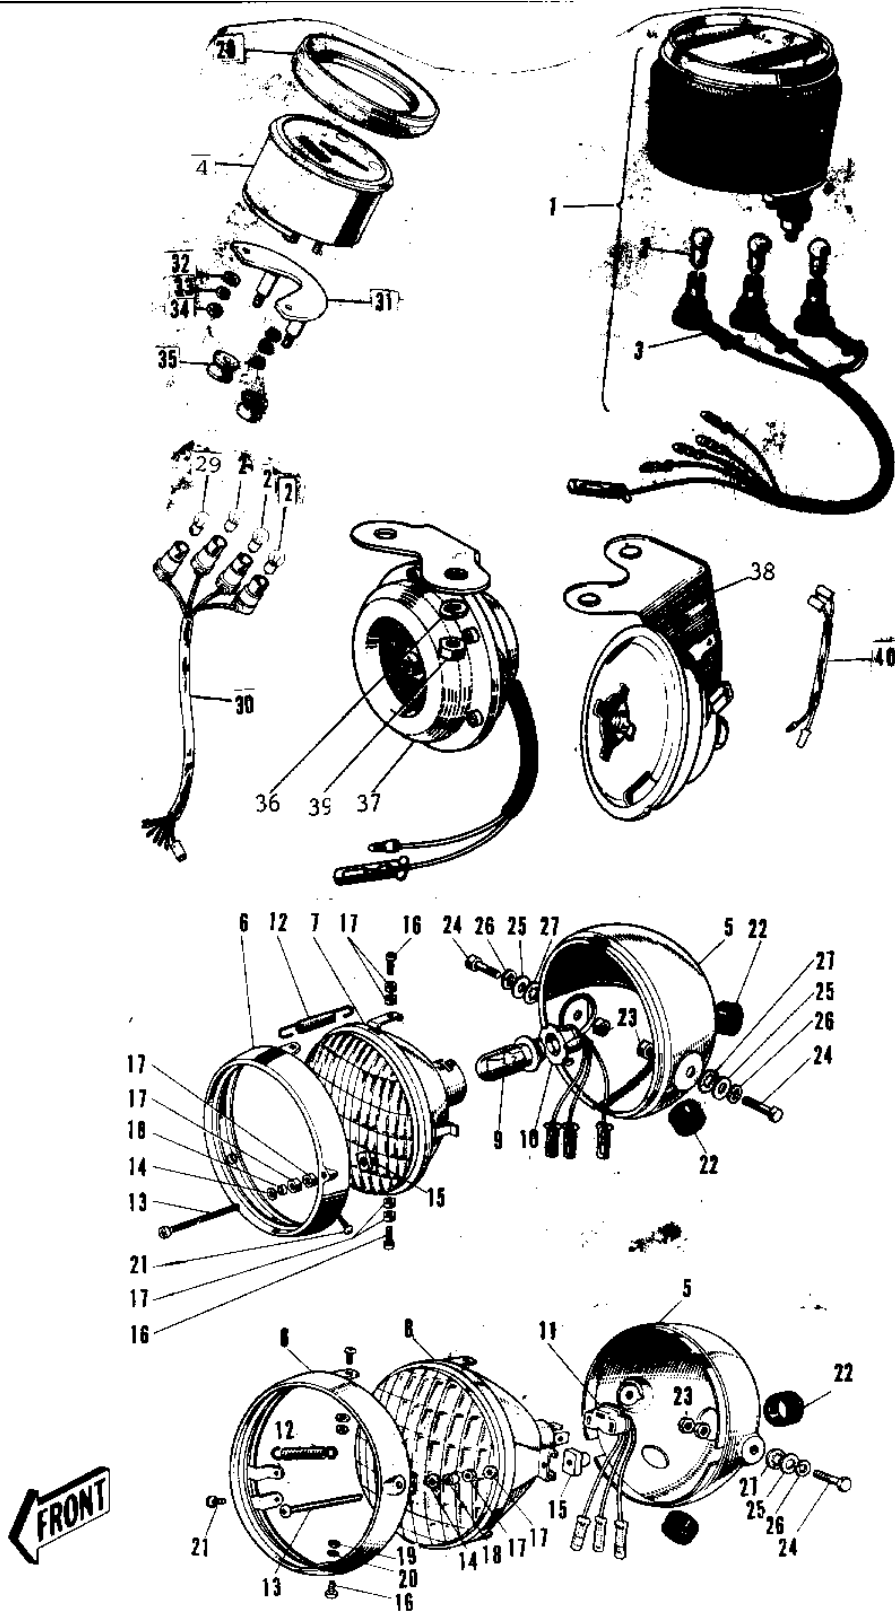

1974 G3SS-D PARTS DIAGRAM

METER/HEADLIGHT ('69-'73)

Ref. No. I

- 1
- 2
- 3
- 4, 28, 31~34
- 6 ~ 18
- 6 ~ 20
- 5
- 6
- 7
- 8
- 9
- 10
- 11
- 12
- 13
- 14
- 15
- 16
- 17
- 18
- 19
- 20
- 21
- 22
- 23
- 24
- 25
- 26
- 27
- 28
- 29
- 30
- 31
- 32
- 33
- 34
- 35
- 36
- 37
- 38
- 39
- 40

1974 G3SS-D PARTS LIST

METER/HEADLIGHT ('69-'73)

ITEM NAME	PART NUMBER	QUANTITY
SPEEDOMETER ASSY MPH (Ref # 1)	25001-008	1
BULB 6V 1.5W (Ref # 2)	92069-024	1
SOCKET SPEEDOMETER (Ref # 3)	25011-008	1
LAMP UNIT HEAD (Ref # 6~18)	23004-011	1
LAMP UNIT HEAD (Ref # 6~20)	23003-009	1
UNAVAILABLE IN PRICE BOOK (Ref # 5)	23005-021	1
CASE-HEAD LAMP,BLACK (Ref # 5)	23005-021-21	1
RIM HEAD LAMP (Ref # 6)	23006-020	1
LENS UNIT HEAD LAMP (Ref # 7)	23007-017	1
SEALED BEAM UNIT (Ref # 8)	23007-023	1
BULB 6V 25/25W (Ref # 9)	92069-031	1
SOCKET HEAD LAMP (Ref # 10)	23008-009	1
SOCKET ASSY,HD LIGHT (Ref # 11)	23008-044	1
SPRING LENS FITTING (Ref # 12)	23014-008	1
SCREW ADJUST (Ref # 13)	23019-013	1
WASHER ADJUST (Ref # 14)	23021-007	1
NUT ADJUST (Ref # 15)	23020-012	1
SCREW FITTING (Ref # 16)	23019-014	1
NUT ADJUST (Ref # 17)	23020-013	1
WASHER FITTING (Ref # 18)	23058-001	1
NUT,4MM (Ref # 19)	311B0400	1
WASHER SPRING 4MM (Ref # 20)	461F0400	1
SCREW OVL CNTSNK 5X8 (Ref # 21)	222E0508A	1
GROMMET WIRING HARNES (Ref # 22)	23023-007	1
NUT 10MM (Ref # 23)	92016-027	1
BOLT HEX HEAD 10X20 (Ref # 24)	113N1020	1
WASHER PLAIN 10MM (Ref # 25)	411B1000	1
WASHER SPRING 10MM (Ref # 26)	461F1000	1
WASHER LOCK 10MM (Ref # 27)	463H1000	1

1974 G3SS-D PARTS LIST

METER/HEADLIGHT ('69-'73)

ITEM NAME	PART NUMBER	QUANTITY
WASHER SPRING 6MM (Ref # 36)	461F0600	1
HORN (Ref # 37)	27003-009	1
HORN (Ref # 38)	27003-055	2
NUT 6MM (Ref # 39)	311B0600	1