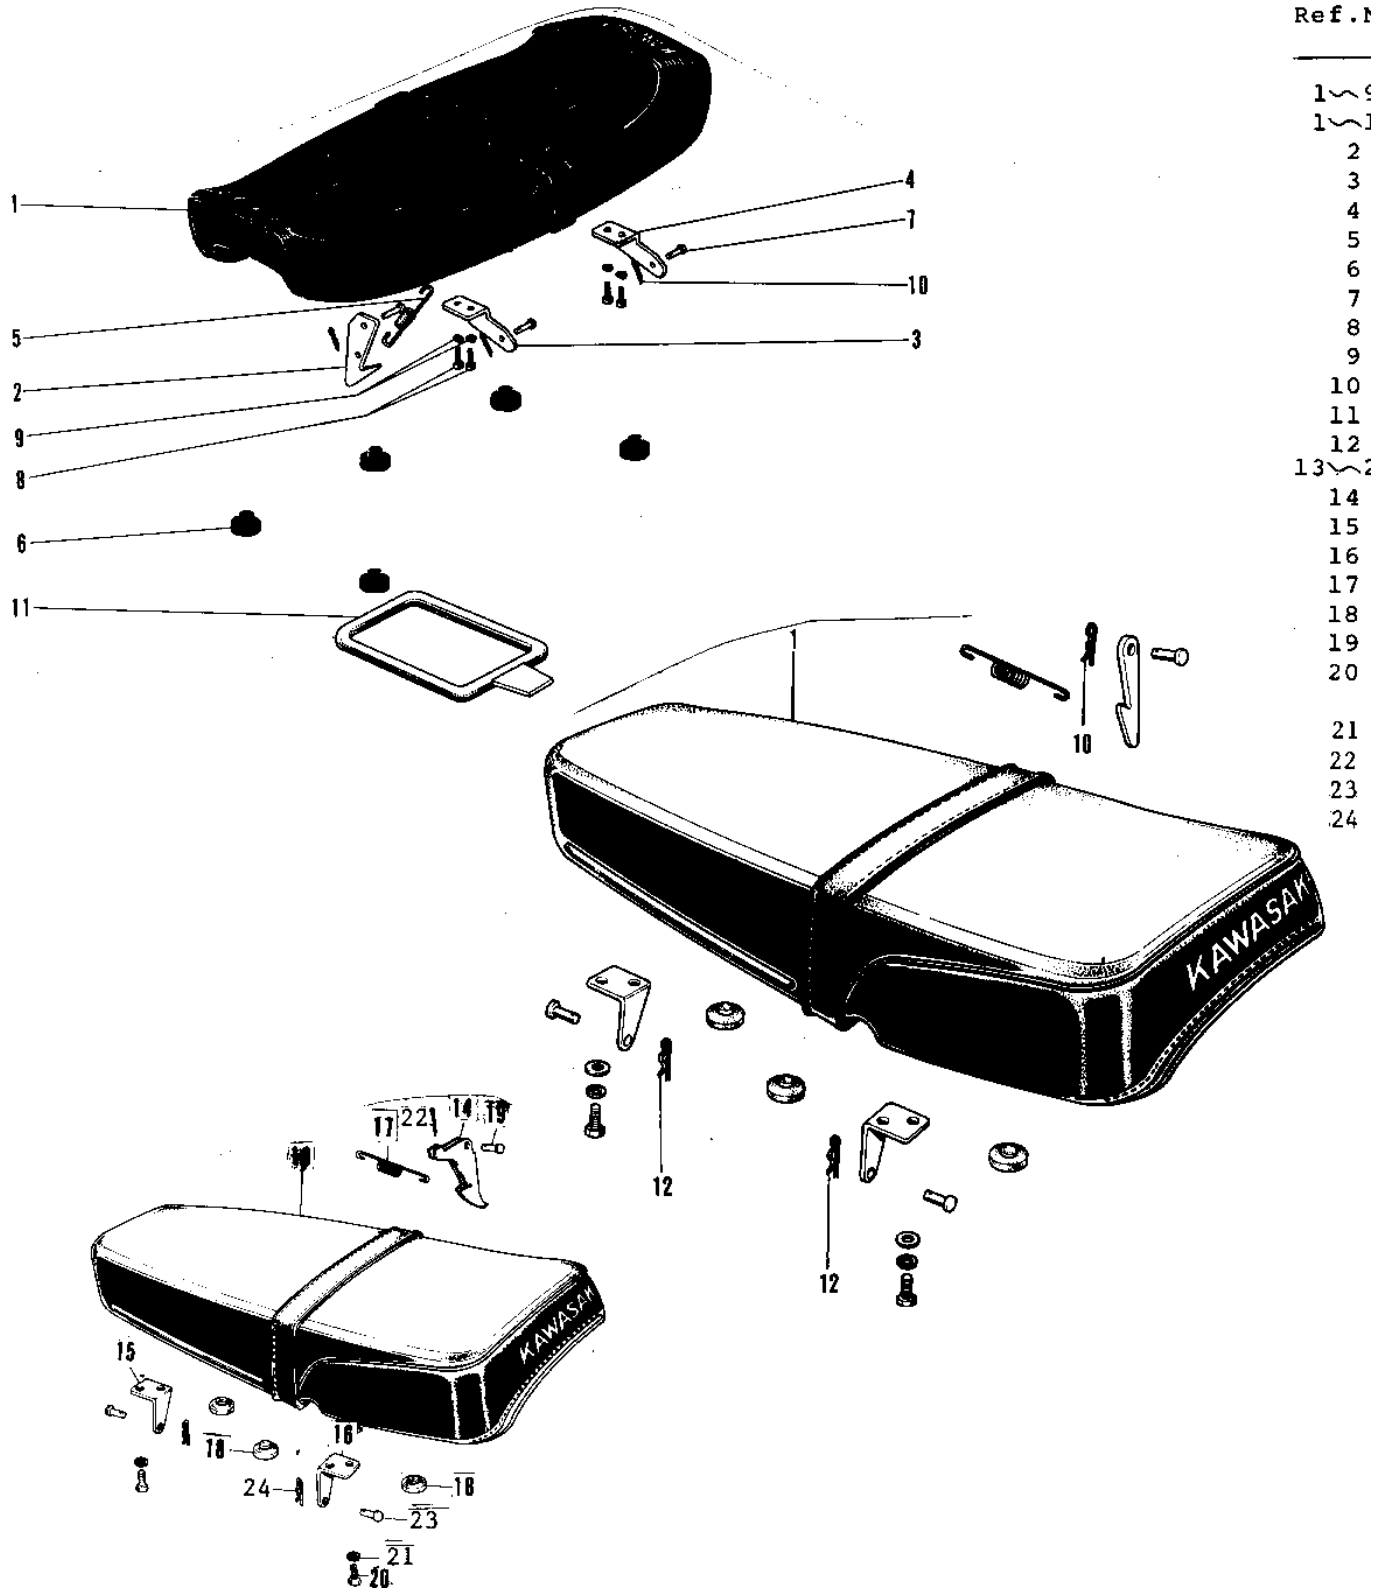

## 1974 G3SS-D PARTS DIAGRAM

SEAT ('69-'73)

Ref. No.

## 1974 G3SS-D PARTS LIST

SEAT ('69-'73)

ITEM NAME	PART NUMBER	QUANTITY
SEAT,DUAL (Ref # 1~9)	53001-045	1
SEAT-ASSY,DUAL (Ref # 1~10)	53001-067	1
HOOK (Ref # 2)	53008-004	1
HINGE A (Ref # 3)	53009-006	1
HINGE B (Ref # 4)	53009-008	1
SPRING,HOOK (Ref # 5)	53012-013	1
DAMPER RUBB DUAL SEAT (Ref # 6)	92075-023	1
PIN DUAL SEAT PIVOT (Ref # 7)	53011-001	2
BOLT-UPSET 6X14 (Ref # 8)	112B0614	1
WASHER SPRING 6MM (Ref # 9)	461F0600	2
PIN COTTER 2.0X15 (Ref # 10)	550D2015	2
BAND TOOL (Ref # 11)	92072-010	1
PIN,SNAP (Ref # 12)	554A0800	1