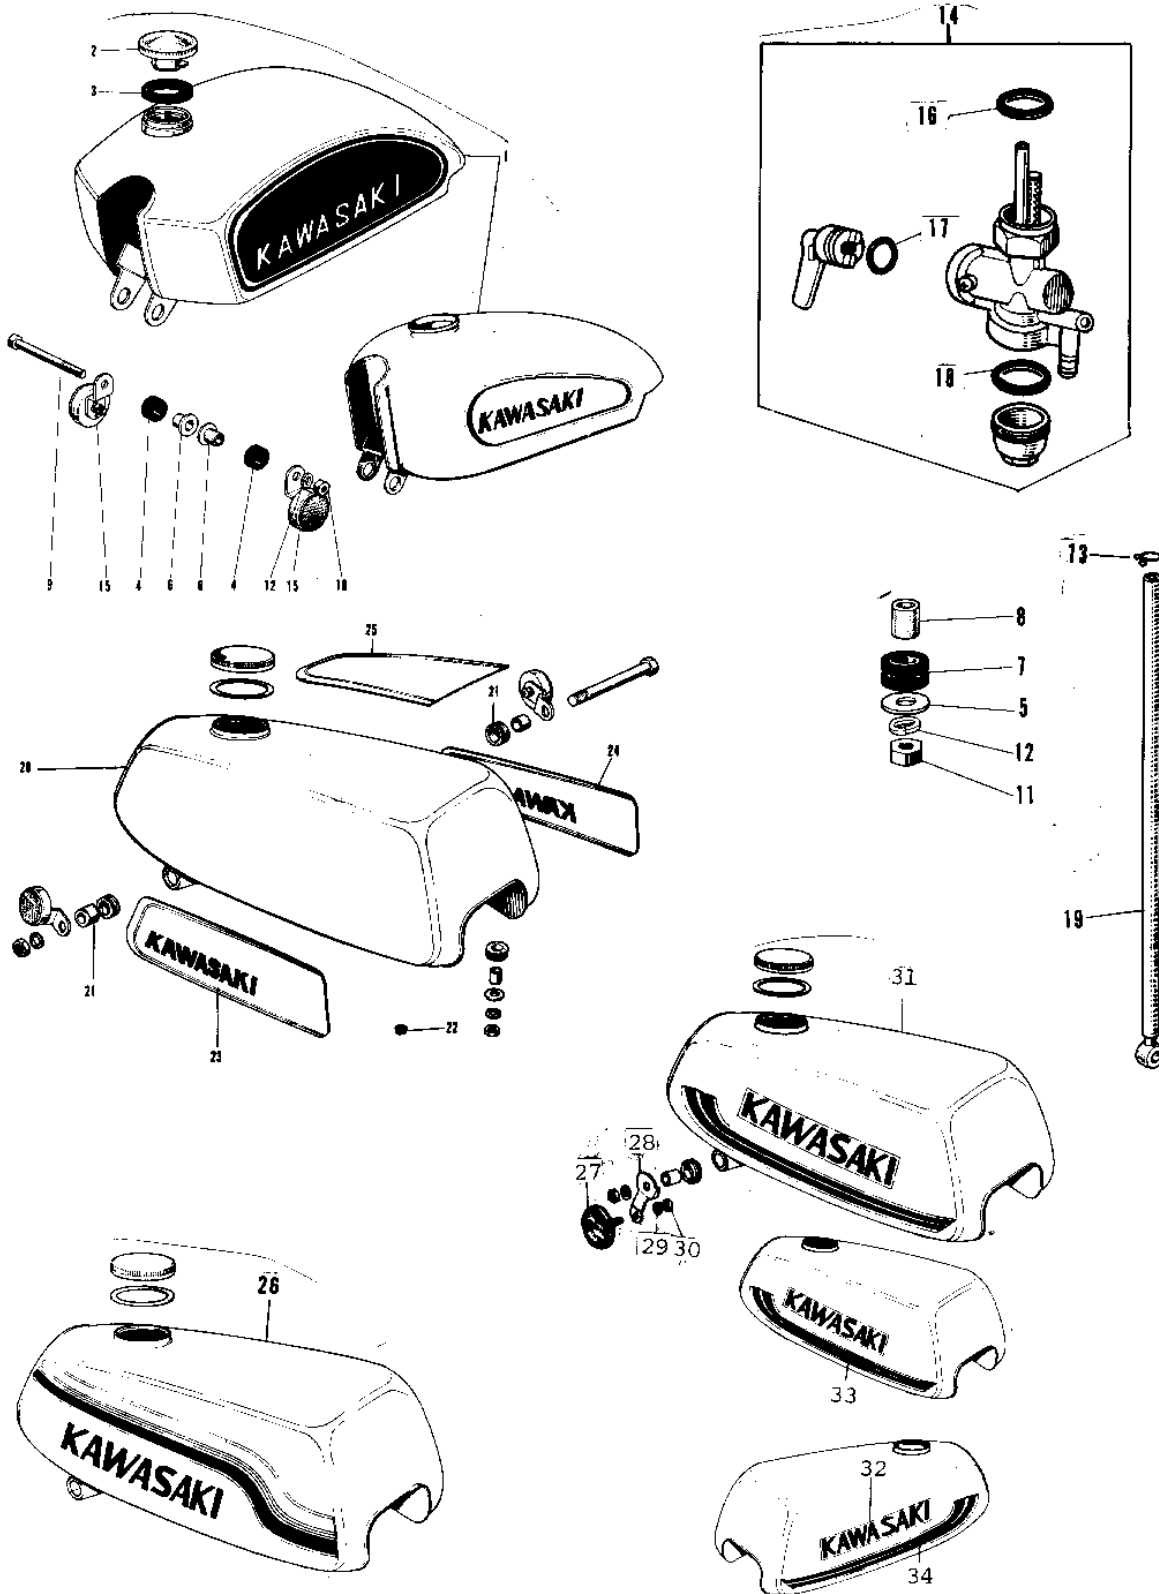

1970 Bushmaster PARTS DIAGRAM

FUEL TANK ('69-'73)

Ref. #

- 1
- 2
- 3
- 4
- 5
- 6
- 7
- 8
- 9
- 10
- 11
- 12
- 13
- 14
- 15
- 16
- 17
- 18
- 19
- 20
- 21
- 22
- 23
- 24
- 25
- 26
- 27
- 28
- 29
- 30
- 31
- 32
- 33
- 34

1970 Bushmaster PARTS LIST

FUEL TANK ('69-'73)

ITEM NAME	PART NUMBER	QUANTITY
TANK-FUEL,P.ORANGE (Ref # 1)	51001-060-34	1
CAP,FUEL TANK LOCKING (Ref # 2)	51048-006	1
GASKET FUEL TANK CAP (Ref # 3)	51059-003	1
DAMPER RUBB TANK FRNT (Ref # 4)	92075-013	1
WASHER,8X26X2.3 (Ref # 5)	92022-1564	1
COLLAR,FUEL TANK FITT (Ref # 6)	92027-1134	1
DAMPER RUBB TANK REAR (Ref # 7)	92075-030	1
SPACER FUEL TANK REAR (Ref # 8)	92027-034	1
BOLT, HEX HEAD, 8X90 (Ref # 9)	115B0890	1
NUT,8M/M (Ref # 10)	311N0800	1
NUT,8MM (Ref # 11)	311B0800	1
WASHER SPRING 8MM (Ref # 12)	461F0800	1
CLAMP FUEL PIPE (Ref # 13)	92037-010	1
TAP-ASSY,FUEL (Ref # 14)	51023-1123	1
REFLECTOR REFLEX (Ref # 15)	28001-004	1
GASKET FUEL COCK CUP (Ref # 16)	51037-008	1
'O' RING FUEL COCK (Ref # 17)	92065-062	1
GASKET,FUEL TAP JOINT (Ref # 18)	11009-1567	1
PIPE-FUEL (Ref # 19)	51044-031	1
PIPE-FUEL (Ref # 19)	51044-046	1
TANK-FUEL,ORANGE (Ref # 20)	51001-067-55	1
SPACER FUEL TANK MONT (Ref # 21)	92027-012	1
GROMMET PIPE (Ref # 22)	92071-038	1
EMBLEM-L.H,PURPLE (Ref # 23)	56013-028-61	1
EMBLEM-R.H,PURPLE (Ref # 24)	56014-022-61	1
EMBLEM-TOP,PURPLE (Ref # 25)	56027-031-61	1