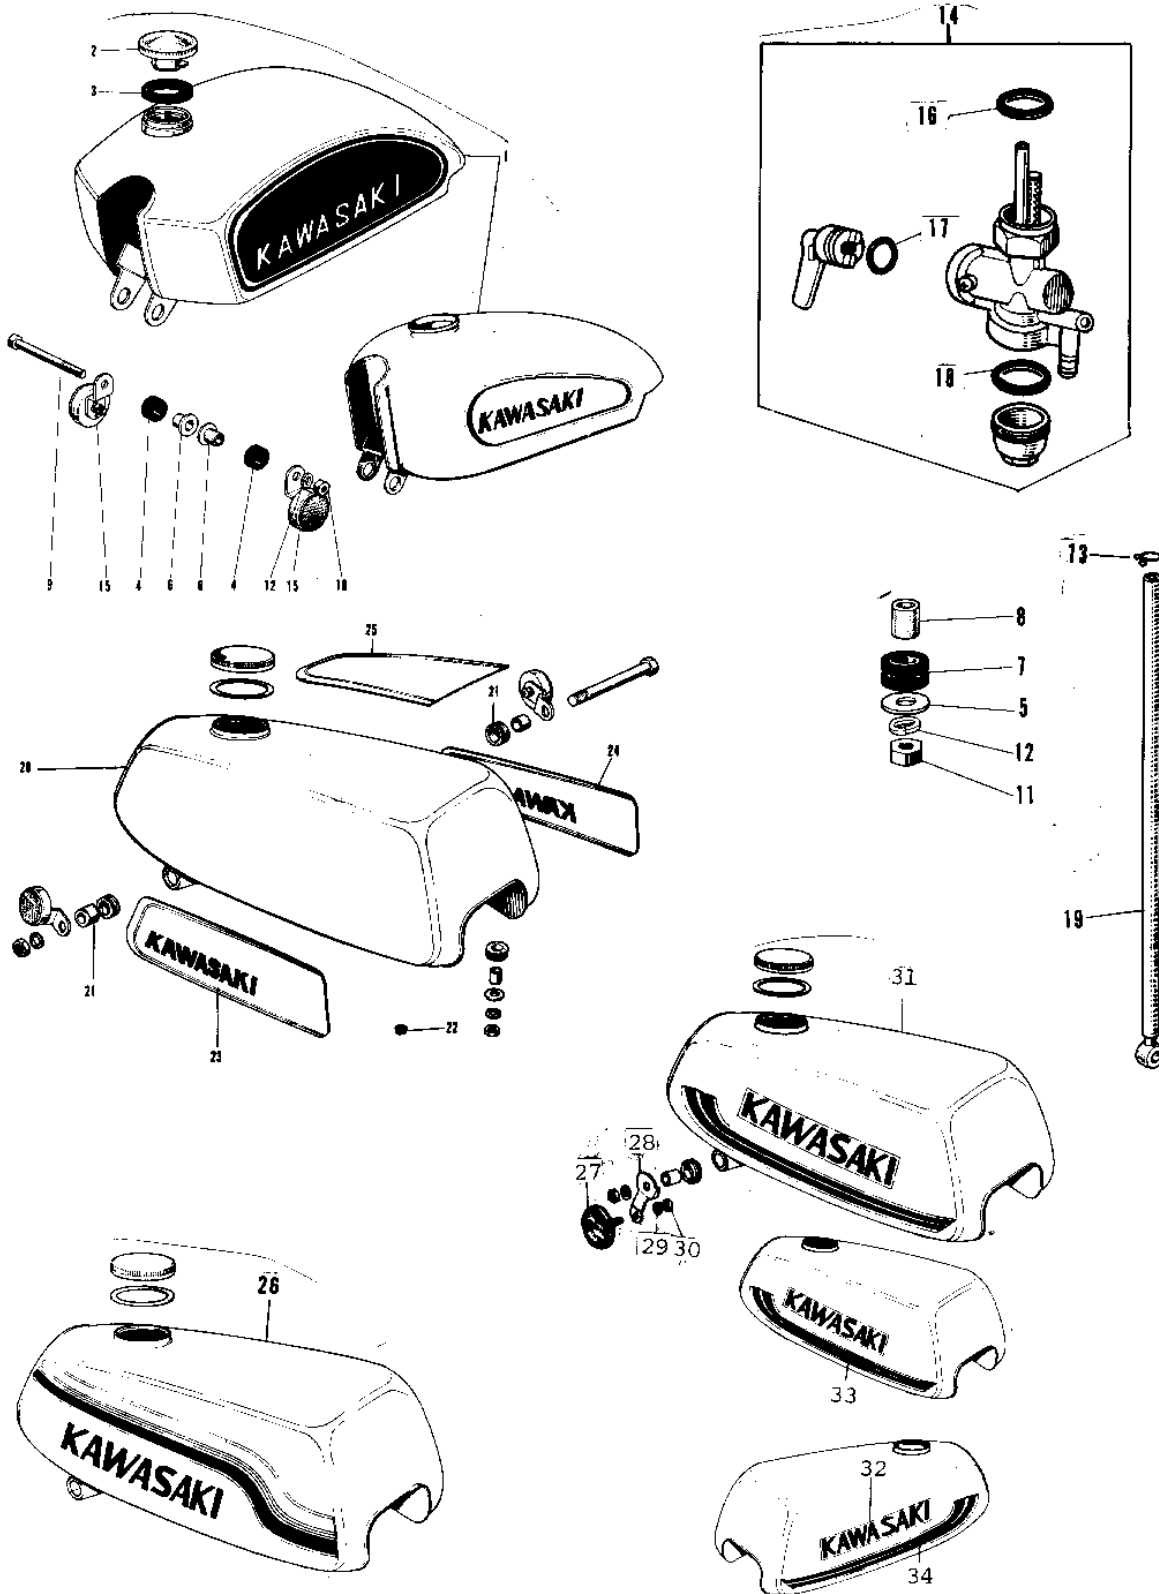

1969 Bushmaster PARTS DIAGRAM

FUEL TANK ('69-73)

Ref. #

- 1
- 2
- 3
- 4
- 5
- 6
- 7
- 8
- 9
- 10
- 11
- 12
- 13
- 14
- 15
- 16
- 17
- 18
- 19
- 20
- 21
- 22
- 23
- 24
- 25
- 26
- 27
- 28
- 29
- 30
- 31
- 32
- 33
- 34

1969 Bushmaster PARTS LIST

FUEL TANK ('69-'73)

ITEM NAME	PART NUMBER	QUANTITY
TANK-FUEL,P.ORANGE (Ref # 1)	51001-060-34	1
CAP,FUEL TANK LOCKING (Ref # 2)	51048-006	1
GASKET FUEL TANK CAP (Ref # 3)	51059-003	1
DAMPER RUBB TANK FRNT (Ref # 4)	92075-013	2
WASHER,8X26X2.3 (Ref # 5)	92022-1564	1
COLLAR,FUEL TANK FITT (Ref # 6)	92027-1134	2
DAMPER RUBB TANK REAR (Ref # 7)	92075-030	1
SPACER FUEL TANK REAR (Ref # 8)	92027-034	1
BOLT, HEX HEAD, 8X90 (Ref # 9)	115B0890	1
NUT,8M/M (Ref # 10)	311N0800	1
NUT,8MM (Ref # 11)	311B0800	1
WASHER SPRING 8MM (Ref # 12)	461F0800	2
CLAMP FUEL PIPE (Ref # 13)	92037-010	2
TAP-ASSY,FUEL (Ref # 14)	51023-1123	1
REFLECTOR REFLEX (Ref # 15)	28001-004	2
GASKET FUEL COCK CUP (Ref # 16)	51037-008	1
'O' RING FUEL COCK (Ref # 17)	92065-062	1
GASKET,FUEL TAP JOINT (Ref # 18)	11009-1567	1
PIPE-FUEL (Ref # 19)	51044-031	1
PIPE-FUEL (Ref # 19)	51044-046	1
TANK-FUEL,ORANGE (Ref # 20)	51001-067-55	1
SPACER FUEL TANK MONT (Ref # 21)	92027-012	2
GROMMET PIPE (Ref # 22)	92071-038	1
EMBLEM-L.H,PURPLE (Ref # 23)	56013-028-61	1
EMBLEM-R.H,PURPLE (Ref # 24)	56014-022-61	1
EMBLEM-TOP,PURPLE (Ref # 25)	56027-031-61	1