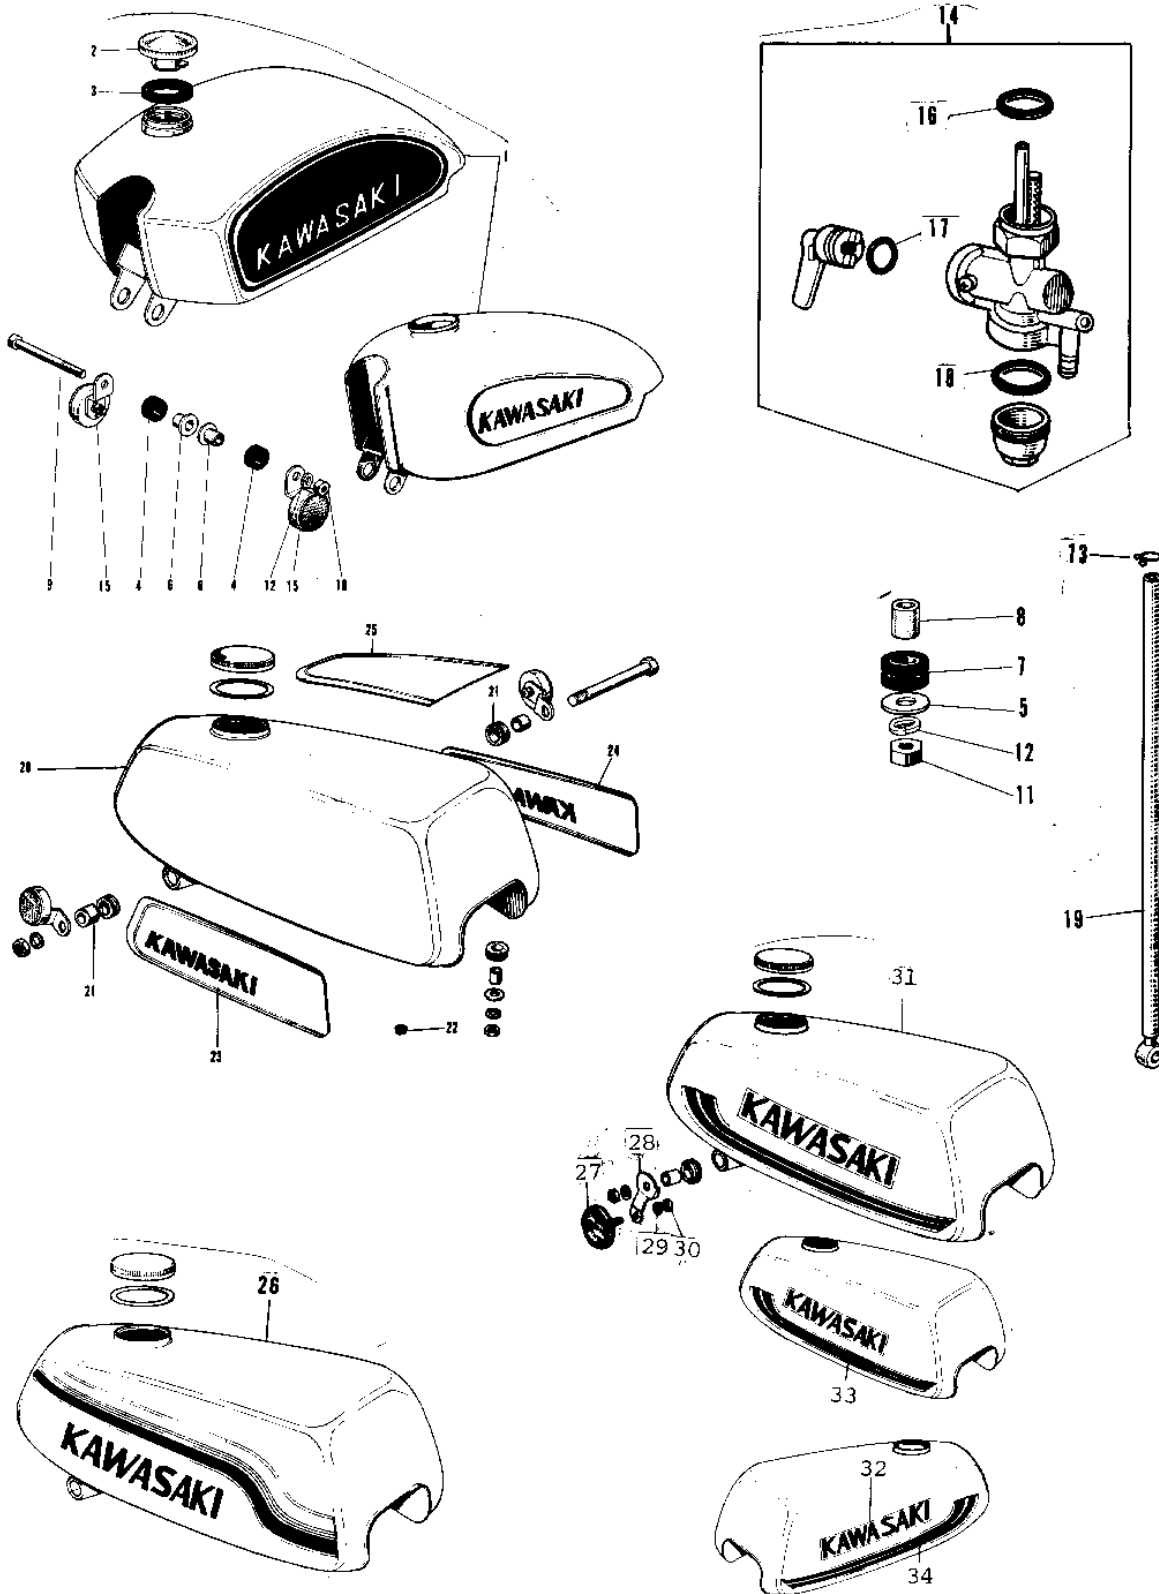

## 1974 G3SS-D PARTS DIAGRAM

FUEL TANK ('69-'73)

Ref. #

- 1
- 2
- 3
- 4
- 5
- 6
- 7
- 8
- 9
- 10
- 11
- 12
- 13
- 14
- 15
- 16
- 17
- 18
- 19
- 20
- 21
- 22
- 23
- 24
- 25
- 26
- 27
- 28
- 29
- 30
- 31
- 32
- 33
- 34

## 1974 G3SS-D PARTS LIST

FUEL TANK ('69-'73)

ITEM NAME	PART NUMBER	QUANTITY
TANK-FUEL,P.ORANGE (Ref # 1)	51001-060-34	1
CAP,FUEL TANK LOCKING (Ref # 2)	51048-006	1
GASKET FUEL TANK CAP (Ref # 3)	51059-003	1
DAMPER RUBB TANK FRNT (Ref # 4)	92075-013	1
WASHER,8X26X2.3 (Ref # 5)	92022-1564	1
COLLAR,FUEL TANK FITT (Ref # 6)	92027-1134	1
DAMPER RUBB TANK REAR (Ref # 7)	92075-030	1
SPACER FUEL TANK REAR (Ref # 8)	92027-034	1
BOLT, HEX HEAD, 8X90 (Ref # 9)	115B0890	1
NUT,8M/M (Ref # 10)	311N0800	1
NUT,8MM (Ref # 11)	311B0800	1
WASHER SPRING 8MM (Ref # 12)	461F0800	1
CLAMP FUEL PIPE (Ref # 13)	92037-010	1
TAP-ASSY,FUEL (Ref # 14)	51023-1123	1
REFLECTOR REFLEX (Ref # 15)	28001-004	1
GASKET FUEL COCK CUP (Ref # 16)	51037-008	1
'O' RING FUEL COCK (Ref # 17)	92065-062	1
GASKET,FUEL TAP JOINT (Ref # 18)	11009-1567	1
PIPE-FUEL (Ref # 19)	51044-031	1
PIPE-FUEL (Ref # 19)	51044-046	1
TANK-FUEL,ORANGE (Ref # 20)	51001-067-55	1
SPACER FUEL TANK MONT (Ref # 21)	92027-012	1
GROMMET PIPE (Ref # 22)	92071-038	1
EMBLEM-L.H,PURPLE (Ref # 23)	56013-028-61	1
EMBLEM-R.H,PURPLE (Ref # 24)	56014-022-61	1
EMBLEM-TOP,PURPLE (Ref # 25)	56027-031-61	1