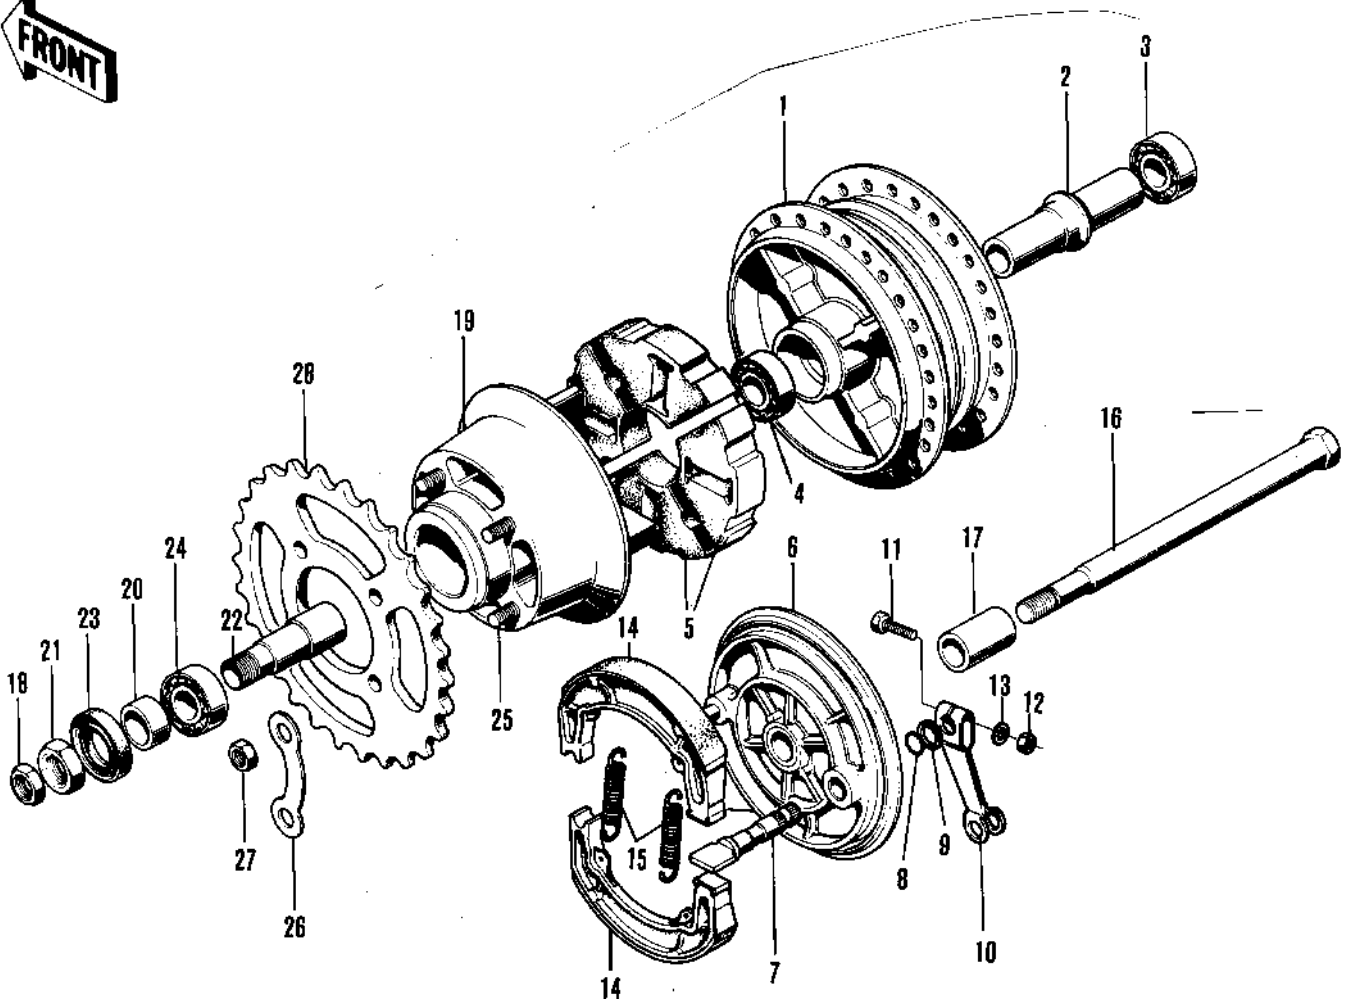

1974 G3SS-D PARTS DIAGRAM

REAR HUB/BRAKE (G3TR/A) ('69-'73)

Ref. I

- 1 ~
- 2
- 3
- 4
- 5
- 6 ~
- 7
- 8
- 9
- 10
- 11
- 12
- 13
- 14
- 15
- 16
- 17
- 18
- 19 ~
- 20
- 21
- 22
- 23
- 24
- 25
- 26
- 27
- 28

1974 G3SS-D PARTS LIST

REAR HUB/BRAKE (G3TR/A) ('69-'73)

ITEM NAME	PART NUMBER	QUANTITY
DRUM ASSY,RR BRK,BUFF (Ref # 1~5)	42005-031-80	1
SPACER-RR HUB BEARING (Ref # 2)	42010-005	1
BEARING BALL #6301Z (Ref # 3)	601B6301Z	1
BEARING BALL #6201 (Ref # 4)	601B6201	1
DAMPER REAR HUB SHOCK (Ref # 5)	42014-016	1
PANEL ASSY-REAR BRAKE (Ref # 6~15)	42006-014	1
CAM SHAFT-FRONT BRAKE (Ref # 7)	41050-018	1
"0" RING,11MM (Ref # 8)	92055-004	1
WASHER BRAKE CAM SHT (Ref # 9)	41052-001	1
LEVER,FRONT BRAKE CAM (Ref # 10)	41053-002	1
BOLT-UPSET (Ref # 11)	112G0630	1
NUT 6MM (Ref # 12)	311B0600	1
WASHER PLAIN 6MM (Ref # 13)	410B0600	1
SHOE-BRAKE (Ref # 14)	41048-1085	1
SPRING,BRAKE SHOE (Ref # 15)	92081-1766	1
AXLE,12X215 (Ref # 16)	41068-1109	1
COLLAR-REAR HUB R.H (Ref # 17)	42032-002	1
NUT 10MM (Ref # 18)	42045-005	1
COUPLING ASSY RR HUB (Ref # 19~24)	42033-011	1
BUSH,COUPLNG OIL SEAL (Ref # 20)	42037-003	1
NUT,16MM (Ref # 21)	42045-004	1
SLEEVE-RR HUB COUPLNG (Ref # 22)	42036-002	1
OIL SEAL-COUPLING (Ref # 23)	92052-003	1
BEARING BALL #6203 (Ref # 24)	601B6203	1
BOLT REAR SPROCKET (Ref # 25)	92001-082	1
WASHER LOCK (Ref # 26)	92088-011	1
NUT 10MM (Ref # 27)	315B1000	1
REAR SPROCKET 42T (Ref # 28)	42041-076	1