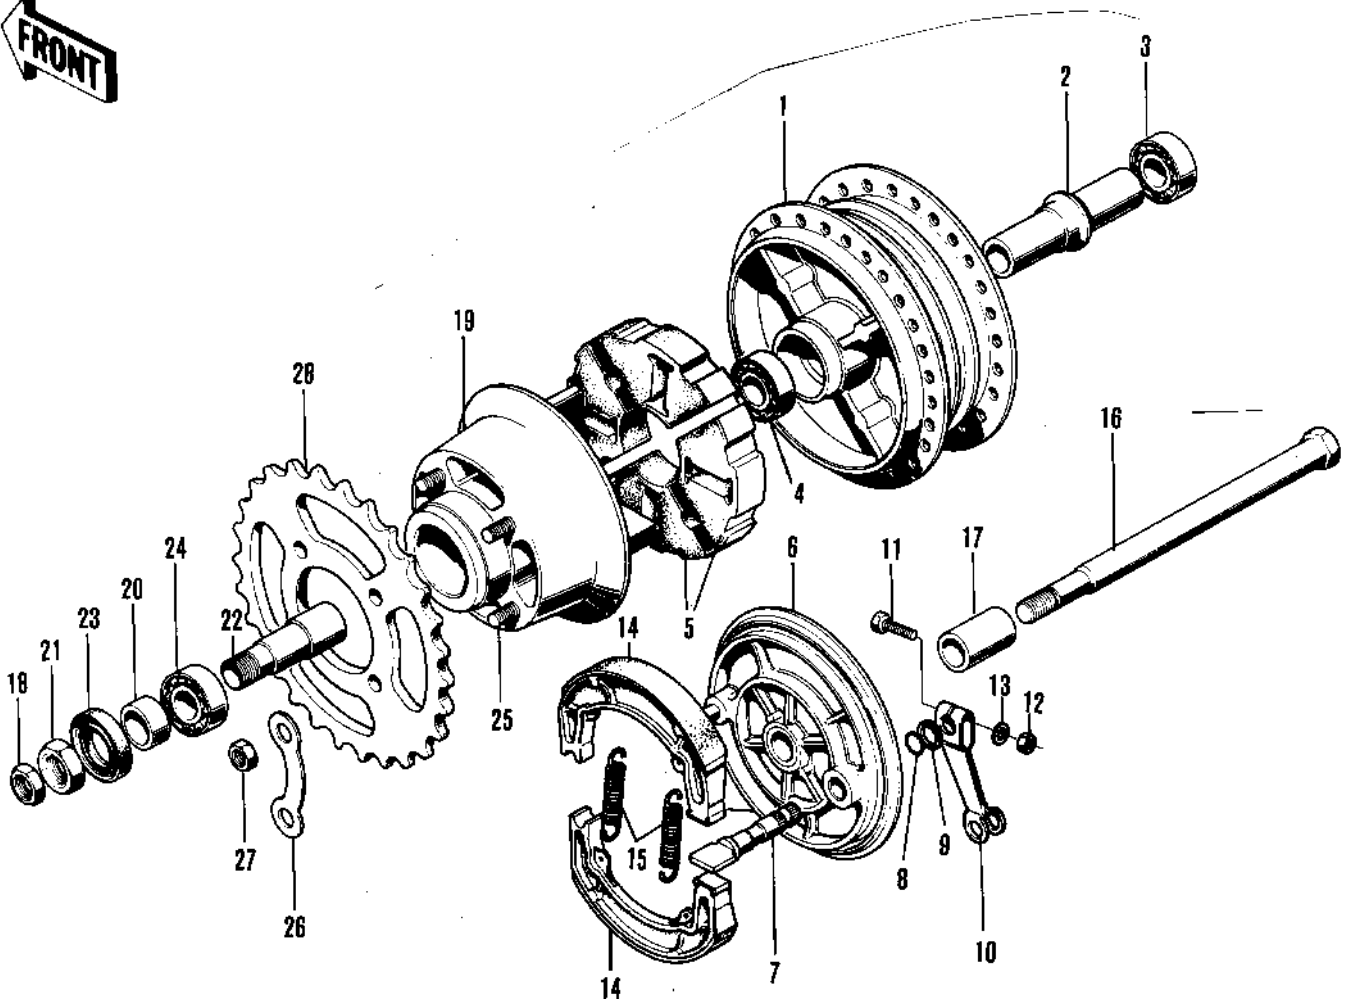

1971 G3SS-A PARTS DIAGRAM

REAR HUB/BRAKE (G3TR/A) ('69-'73)

Ref. I

- 1 ~
- 2
- 3
- 4
- 5
- 6 ~
- 7
- 8
- 9
- 10
- 11
- 12
- 13
- 14
- 15
- 16
- 17
- 18
- 19 ~
- 20
- 21
- 22
- 23
- 24
- 25
- 26
- 27
- 28

1971 G3SS-A PARTS LIST

REAR HUB/BRAKE (G3TR/A) ('69-'73)

ITEM NAME	PART NUMBER	QUANTITY
DRUM ASSY,RR BRK,BUFF (Ref # 1~5)	42005-031-80	1
SPACER-RR HUB BEARING (Ref # 2)	42010-005	1
BEARING BALL #6301Z (Ref # 3)	601B6301Z	1
BEARING BALL #6201 (Ref # 4)	601B6201	1
DAMPER REAR HUB SHOCK (Ref # 5)	42014-016	1
PANEL ASSY-REAR BRAKE (Ref # 6~15)	42006-014	1
CAM SHAFT-FRONT BRAKE (Ref # 7)	41050-018	1
"0" RING,11MM (Ref # 8)	92055-004	1
WASHER BRAKE CAM SHT (Ref # 9)	41052-001	1
LEVER,FRONT BRAKE CAM (Ref # 10)	41053-002	1
BOLT-UPSET (Ref # 11)	112G0630	1
NUT 6MM (Ref # 12)	311B0600	1
WASHER PLAIN 6MM (Ref # 13)	410B0600	1
SHOE-BRAKE (Ref # 14)	41048-1085	1
SPRING,BRAKE SHOE (Ref # 15)	92081-1766	1
AXLE,12X215 (Ref # 16)	41068-1109	1
COLLAR-REAR HUB R.H (Ref # 17)	42032-002	1
NUT 10MM (Ref # 18)	42045-005	1
COUPLING ASSY RR HUB (Ref # 19~24)	42033-011	1
BUSH,COUPLNG OIL SEAL (Ref # 20)	42037-003	1
NUT,16MM (Ref # 21)	42045-004	1
SLEEVE-RR HUB COUPLNG (Ref # 22)	42036-002	1
OIL SEAL-COUPLING (Ref # 23)	92052-003	1
BEARING BALL #6203 (Ref # 24)	601B6203	1
BOLT REAR SPROCKET (Ref # 25)	92001-082	1
WASHER LOCK (Ref # 26)	92088-011	1
NUT 10MM (Ref # 27)	315B1000	1
REAR SPROCKET 42T (Ref # 28)	42041-076	1