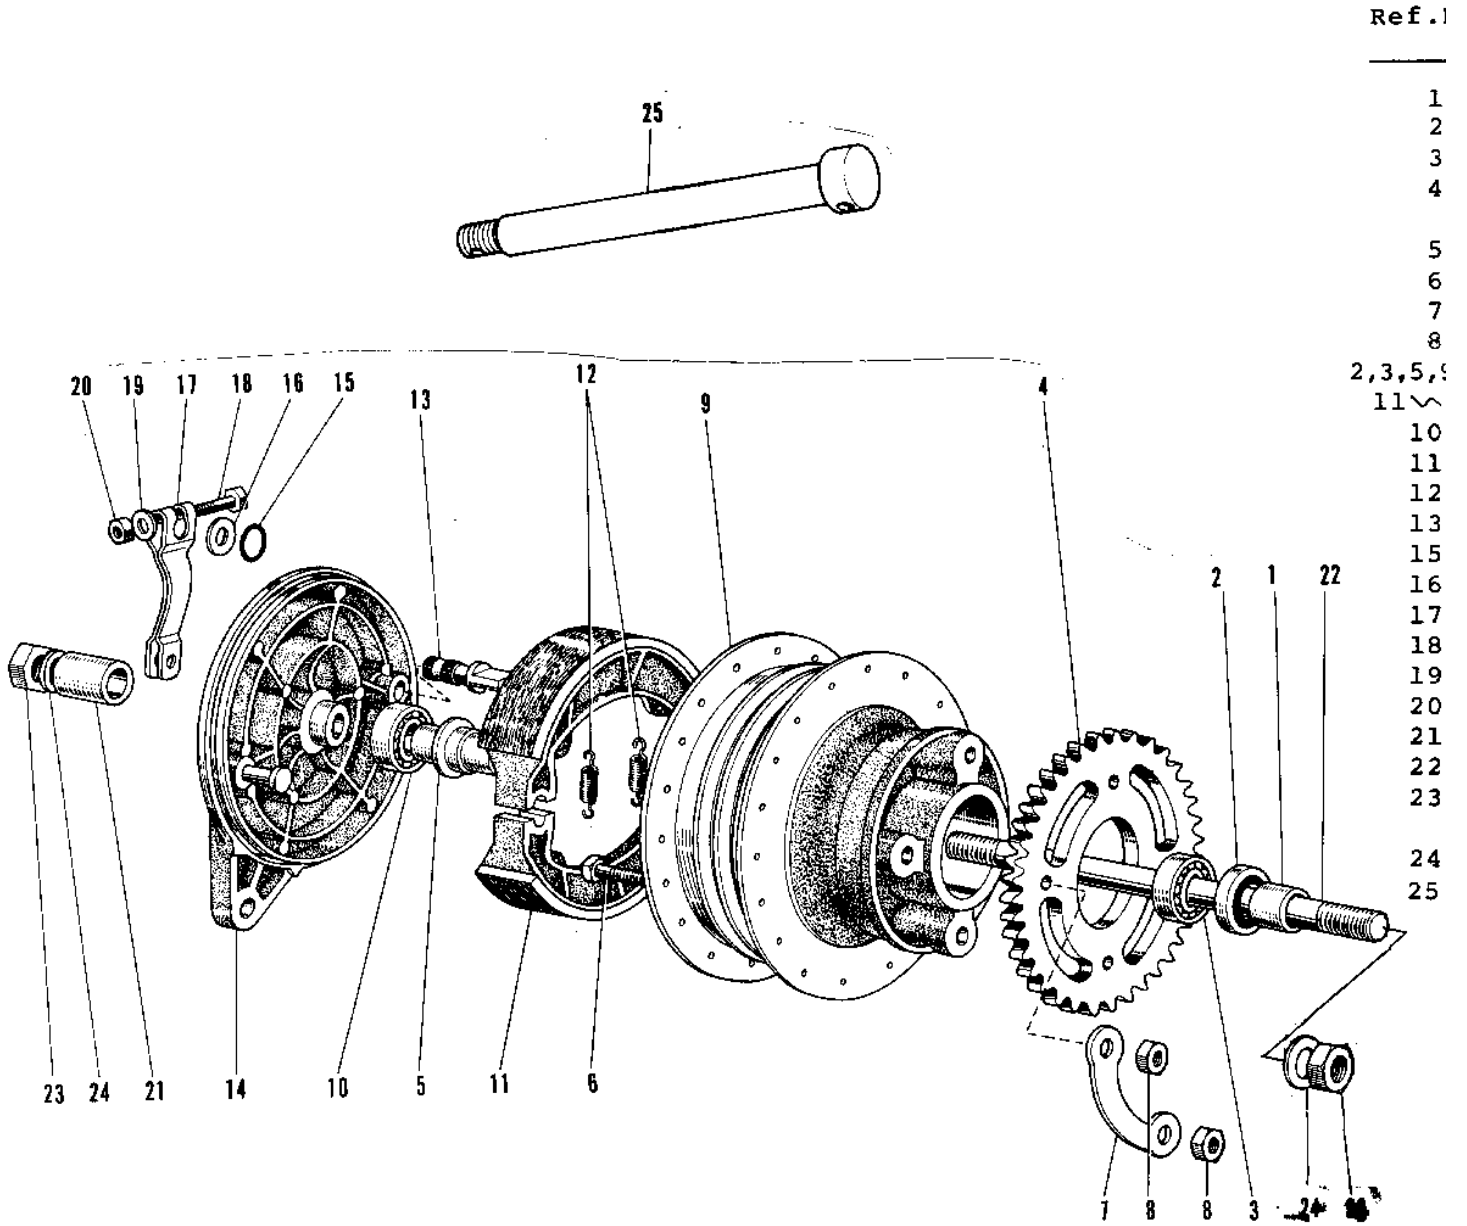

1974 G3SS-D PARTS DIAGRAM

REAR HUB/BRAKE (G3SS/A/B/C) ('69-'73)

Ref. 1

- 1
- 2
- 3
- 4
- 5
- 6
- 7
- 8
- 2,3,5,6
- 11
- 10
- 11
- 12
- 13
- 15
- 16
- 17
- 18
- 19
- 20
- 21
- 22
- 23
- 24
- 25

1974 G3SS-D PARTS LIST

REAR HUB/BRAKE (G3SS/A/B/C) ('69-'73)

ITEM NAME	PART NUMBER	QUANTITY
COLLAR REAR HUB L.H (Ref # 1)	42032-005	1
OIL SEAL RR BRK DRUM (Ref # 2)	92052-001	1
BEARING BALL #6301 (Ref # 3)	601B6301	1
REAR SPROCKET 42T (Ref # 4)	42041-051	1
SPACER RR HUB BEARING (Ref # 5)	42010-003	1
BOLT REAR SPROCKET (Ref # 6)	92001-021	1
WASHER RR SPRCKT LOCK (Ref # 7)	92088-003	1
NUT,8MM (Ref # 8)	311B0800	1
DRUM ASSY REAR BRAKE (Ref # 2,3,5,)	42005-006	1
PANEL ASSY-REAR BRAKE (Ref # 11~20)	42006-014	1
BEARING BALL #6301Z (Ref # 10)	601B6301Z	1
SHOE-BRAKE (Ref # 11)	41048-1085	1
SPRING,BRAKE SHOE (Ref # 12)	92081-1766	1
CAM SHAFT-FRONT BRAKE (Ref # 13)	41050-018	1
"O" RING,11MM (Ref # 15)	92055-004	1
WASHER BRAKE CAM SHT (Ref # 16)	41052-001	1
LEVER,FRONT BRAKE CAM (Ref # 17)	41053-002	1
BOLT-UPSET (Ref # 18)	112G0630	1
WASHER PLAIN 6MM (Ref # 19)	410B0600	1
NUT 6MM (Ref # 20)	311B0600	1
COLLAR REAR HUB R.H (Ref # 21)	42032-006	1
AXLE REAR (Ref # 22)	42031-009	1
NUT,12MM (Ref # 23)	314G1200A	1
NUT-HEX-FINE (Ref # 23)	314B1200	1
WASHER PLAIN 12MM (Ref # 24)	410B1200	1
AXLE,12X206 (Ref # 25)	41068-1091	1