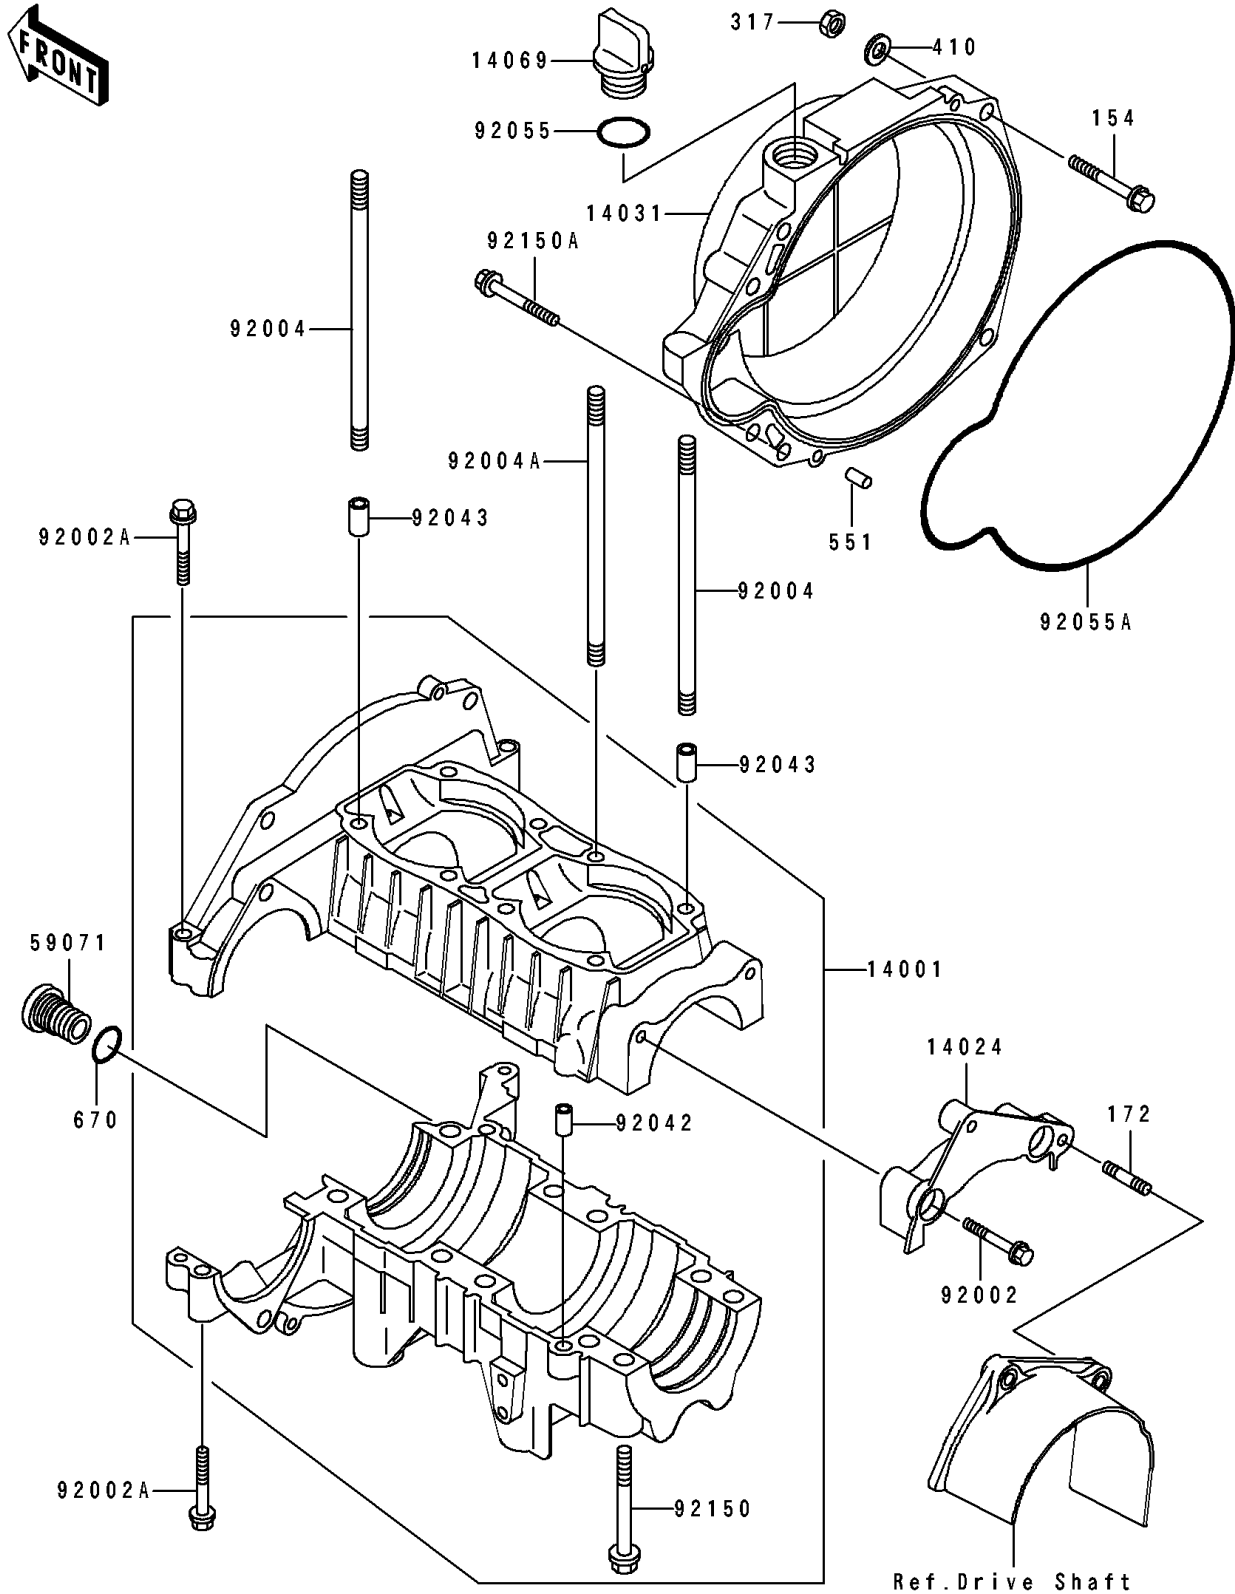

1995 550 SX PARTS DIAGRAM

Crankcase

E1411

1995 550 SX PARTS LIST

Crankcase

ITEM NAME	PART NUMBER	QUANTITY
SET-CRANKCASE (Ref # 14001)	14001-5290	1
COVER,COUPLING COVER (Ref # 14024)	14024-3811	1
COVER-GENERATOR (Ref # 14031)	14031-3708	1
BREATHER (Ref # 14069)	14069-3709	1
JOINT (Ref # 59071)	59071-516	1
BOLT,6X35 (Ref # 92002)	92002-3715	2
BOLT,6X40 (Ref # 92002A)	92002-3716	3
STUD,8X175 (Ref # 92004)	92004-3729	2
STUD,8X167 (Ref # 92004A)	92004-507	6
PIN,DOWEL,6.3X8X14 (Ref # 92042)	92042-007	2
PIN,DOWEL,10X14 (Ref # 92043)	92043-1037	2
RING-O (Ref # 92055)	92055-515	1
RING-O (Ref # 92055A)	92055-521	1
BOLT,8X65 (Ref # 92150)	92150-3708	10
BOLT,8X45 (Ref # 92150A)	92150-3785	2
BOLT-WP-SMALL (Ref # 154)	154R0845	2
BOLT-STUD (Ref # 172)	172R0620	2
NUT-HEX-SMALL (Ref # 317)	317R0800	2
WASHER-PLAIN-SMALL,8MM (Ref # 410)	410S0800	2
PIN-DOWEL (Ref # 551)	551R0612	2
O RING,16MM (Ref # 670)	670B2016	1