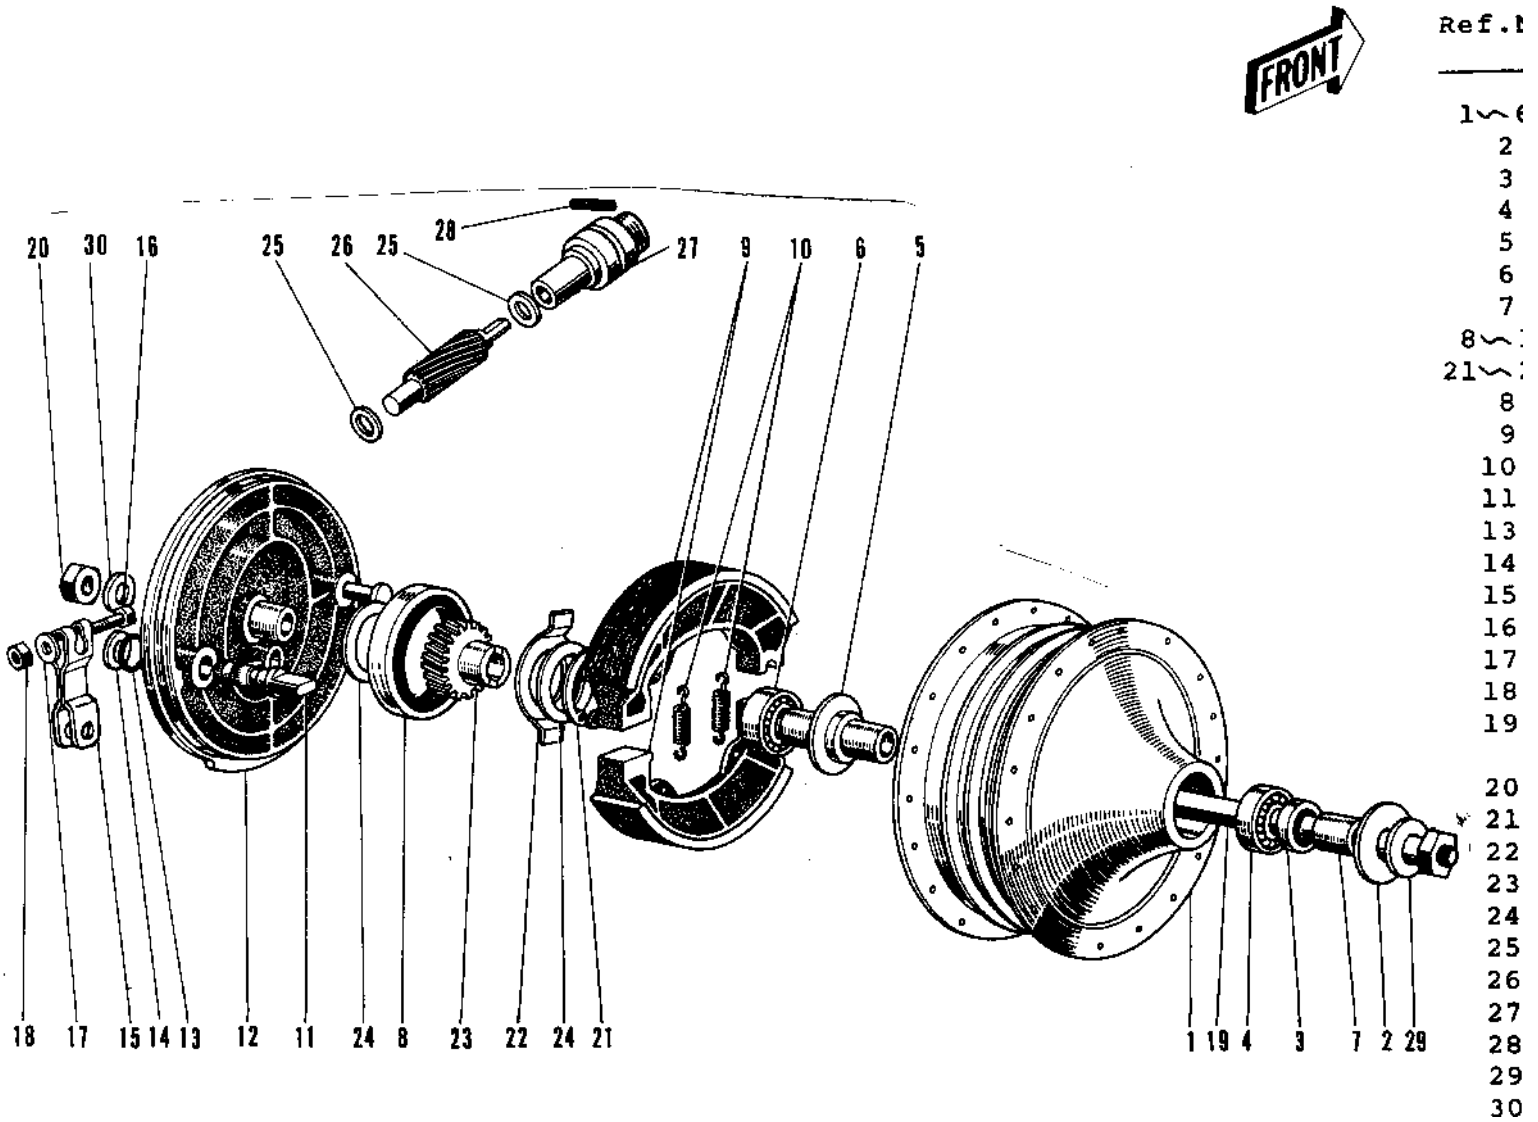

1970 Bushmaster PARTS DIAGRAM

FRONT HUB/BRAKE ('69-'73)

1970 Bushmaster PARTS LIST

FRONT HUB/BRAKE ('69-'73)

ITEM NAME	PART NUMBER	QUANTITY
DRUM-ASSY,FR BRK (Ref # 1~6)	41034-1040	1
DUST SHIELD FRNT DRUM (Ref # 2)	41042-002	1
OIL SEAL FRONT DRUM (Ref # 3)	92050-003	1
BEARING BALL #6200 (Ref # 4)	601B6200	1
SPACER FRONT HUB (Ref # 5)	41039-002	1
BEARING BALL #6300Z (Ref # 6)	601B6300Z	1
COLLAR FRONT HUB R.H (Ref # 7)	41069-002	1
PANEL-ASY,FR BRK BUFF (Ref # 8~18 2)	41035-071-80	1
OIL SEAL BRAKE PANEL (Ref # 8)	92050-002	1
SHOE-BRAKE (Ref # 9)	41048-1085	1
SPRING,BRAKE SHOE (Ref # 10)	92081-1766	1
CAM SHAFT-FRONT BRAKE (Ref # 11)	41050-018	1
"O" RING,11MM (Ref # 13)	92055-004	1
WASHER BRAKE CAM SHT (Ref # 14)	41052-001	1
LEVER FRONT BRAKE CAM (Ref # 15)	41053-005	1
BOLT-UPSET (Ref # 16)	112G0630	1
WASHER PLAIN 6MM (Ref # 17)	410B0600	1
NUT 6MM (Ref # 18)	311B0600	1
AXLE-FRONT (Ref # 19)	41068-039	1
NUT 10MM (Ref # 20)	42045-005	1
CIRCLIP 15MM (Ref # 21)	480J1500	1
RECIEVER SPEED GEAR (Ref # 22)	41064-002	1
GEAR SPEEDOMETER (Ref # 23)	41059-006	1
WASHER SPEED GR THRST (Ref # 24)	41065-002	1
WASHER THRST SPD PINI (Ref # 25)	41063-001	1
PINION SPEEDOMETER (Ref # 26)	41060-004	1
BUSH SPEEDMETER CABLE (Ref # 27)	41062-001	1
SCREW BUSHING SET (Ref # 28)	41070-001	1
WASHER PLAIN 10MM (Ref # 29)	411B1000	1

1970 Bushmaster PARTS LIST

FRONT HUB/BRAKE ('69-'73)

ITEM NAME	PART NUMBER	QUANTITY
WASHER SPRING 10MM (Ref # 30)	461F1000	1